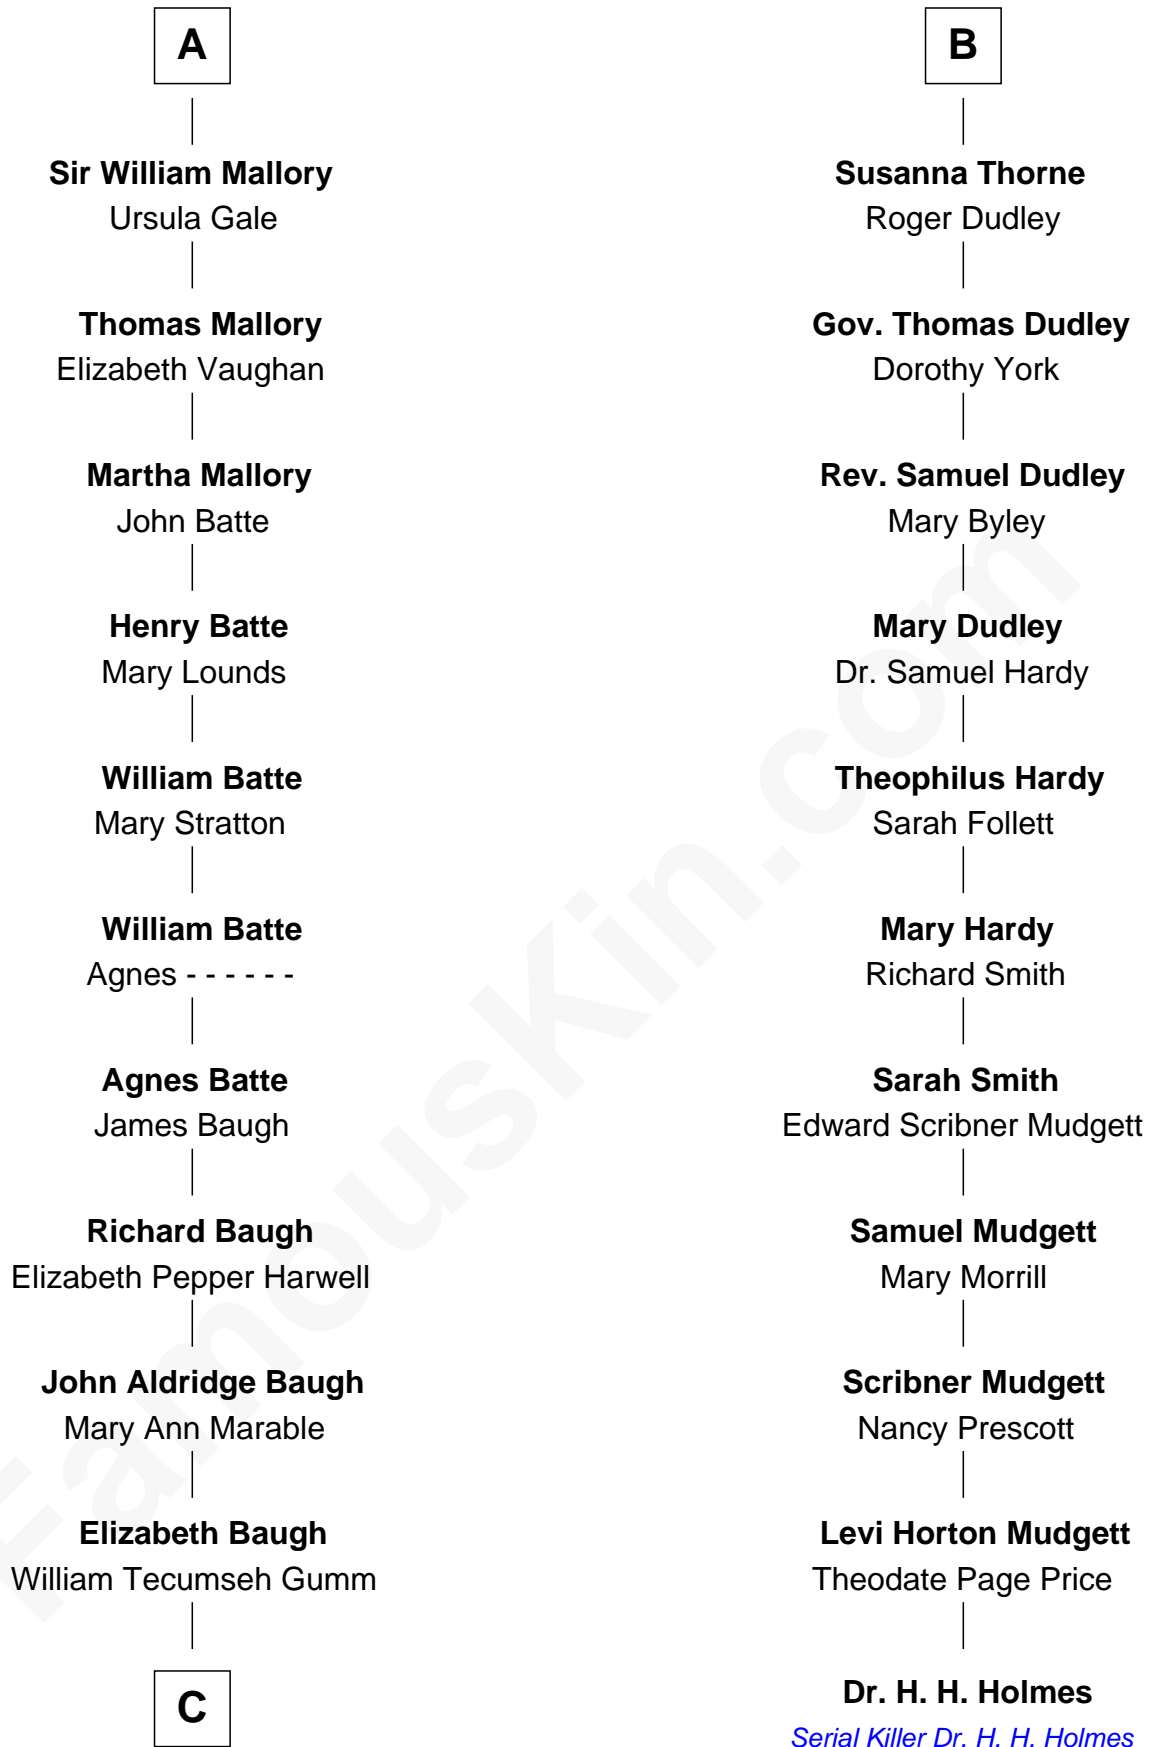

FamousKin.com Relationship Chart of

Liza Minnelli

Singer and Actress

17th cousin 2 times removed of

Dr. H. H. Holmes

Serial Killer aka "Devil in the White City"

Sir John Grey

Avice Marmion

C

Francis Avent Gumm

Ethel Marian Milne

Frances Ethel Gumm

Vincent Minnelli

Liza Minnelli

Singer and Actress

FamousKin.com