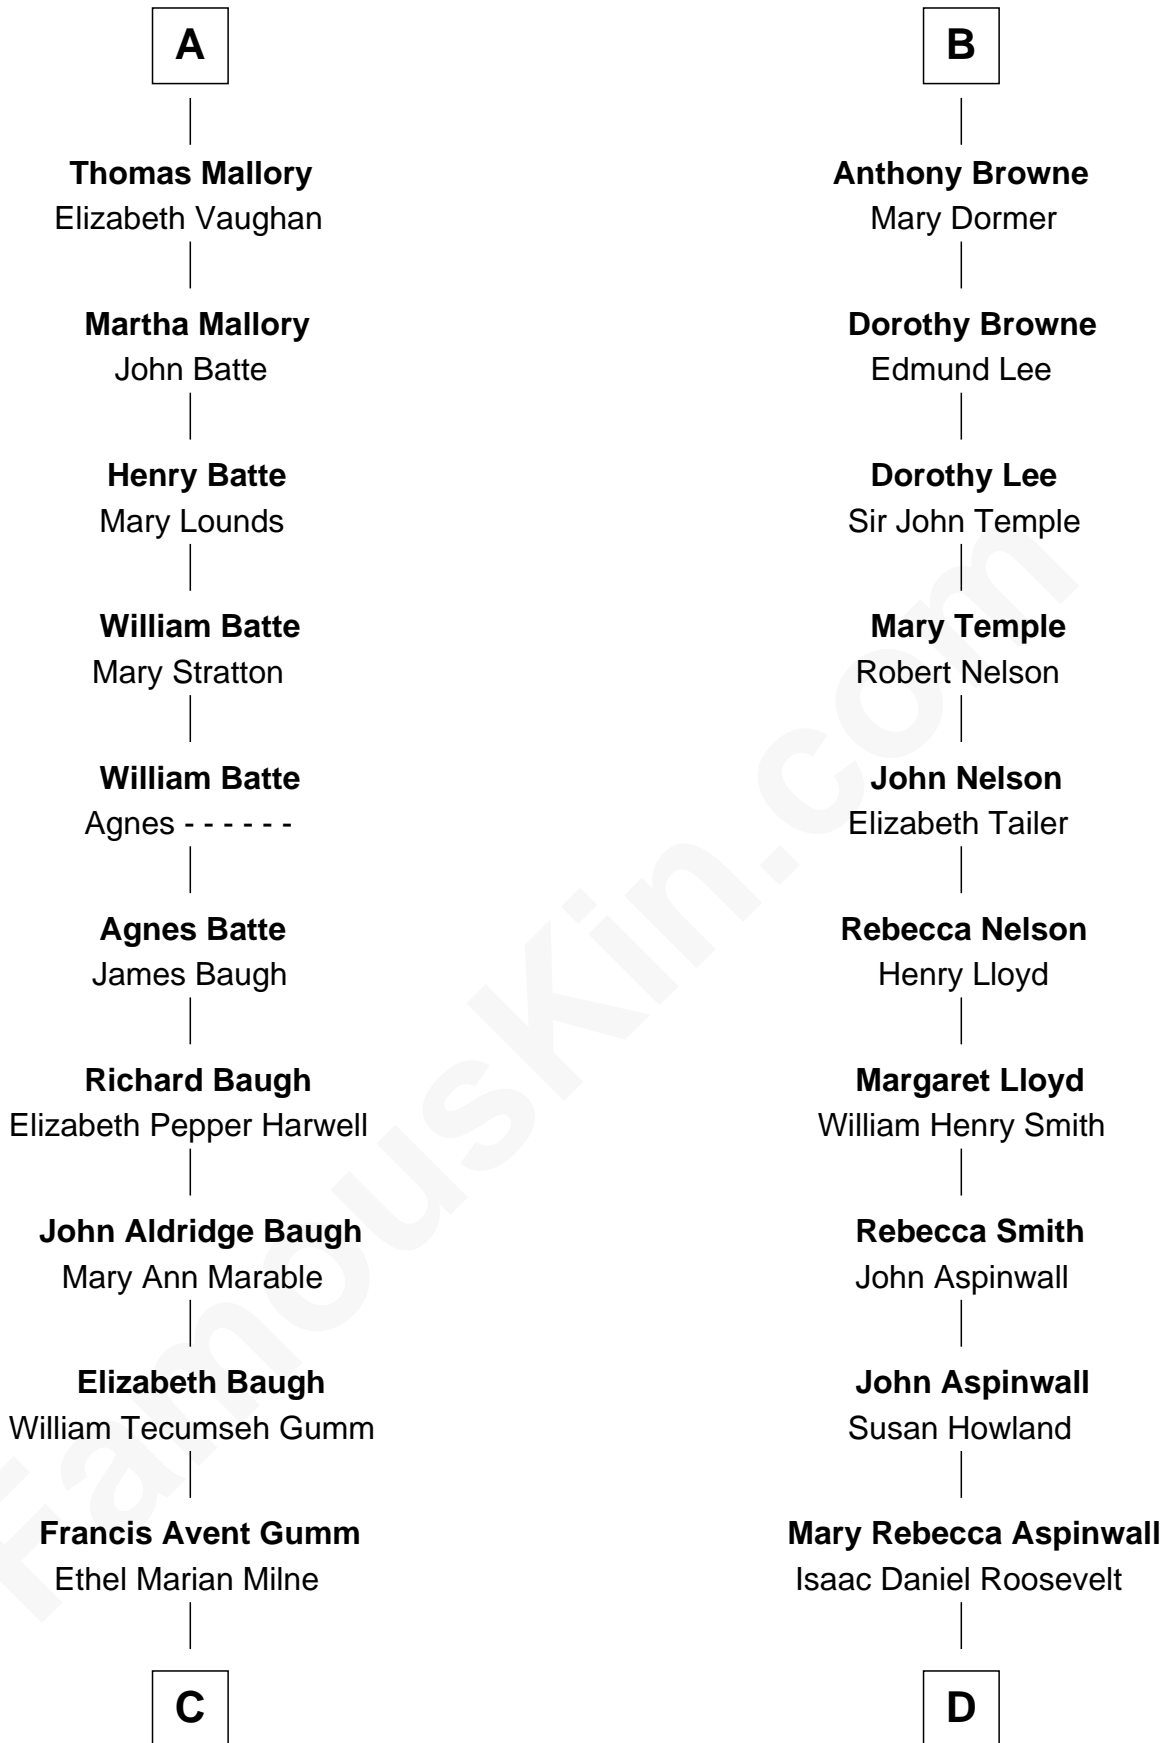

# FamousKin.com Relationship Chart of

**Liza Minnelli**

*Singer and Actress*

18th cousin of

**Franklin D. Roosevelt**

*32nd U.S. President*

**Sir Roger le Strange**

Aline Fitzalan

**Lucy le Strange**  
Sir William Willoughby

**Margery Willoughby**  
Sir William FitzHugh

**Lora FitzHugh**  
Sir John Constable

**Joan Constable**  
Sir William Mallory

**Sir John Mallory**  
Margaret Thwaites

**Sir William Mallory**  
Jane Norton

**Sir William Mallory**  
Ursula Gale

**A**

**John le Strange**  
Maud de Mohun

**Richard le Strange**  
Elizabeth de Cobham

**John le Strange**  
Jacquetta Woodville

**Joan le Strange**  
George Stanley

**Sir Thomas Stanley**  
Anne Hastings

**Margaret Stanley**  
Robert Radcliffe

**Jane Radcliffe**  
Anthony Browne

**B**

**C**

**Frances Ethel Gumm**

Vincent Minnelli

**Liza Minnelli**