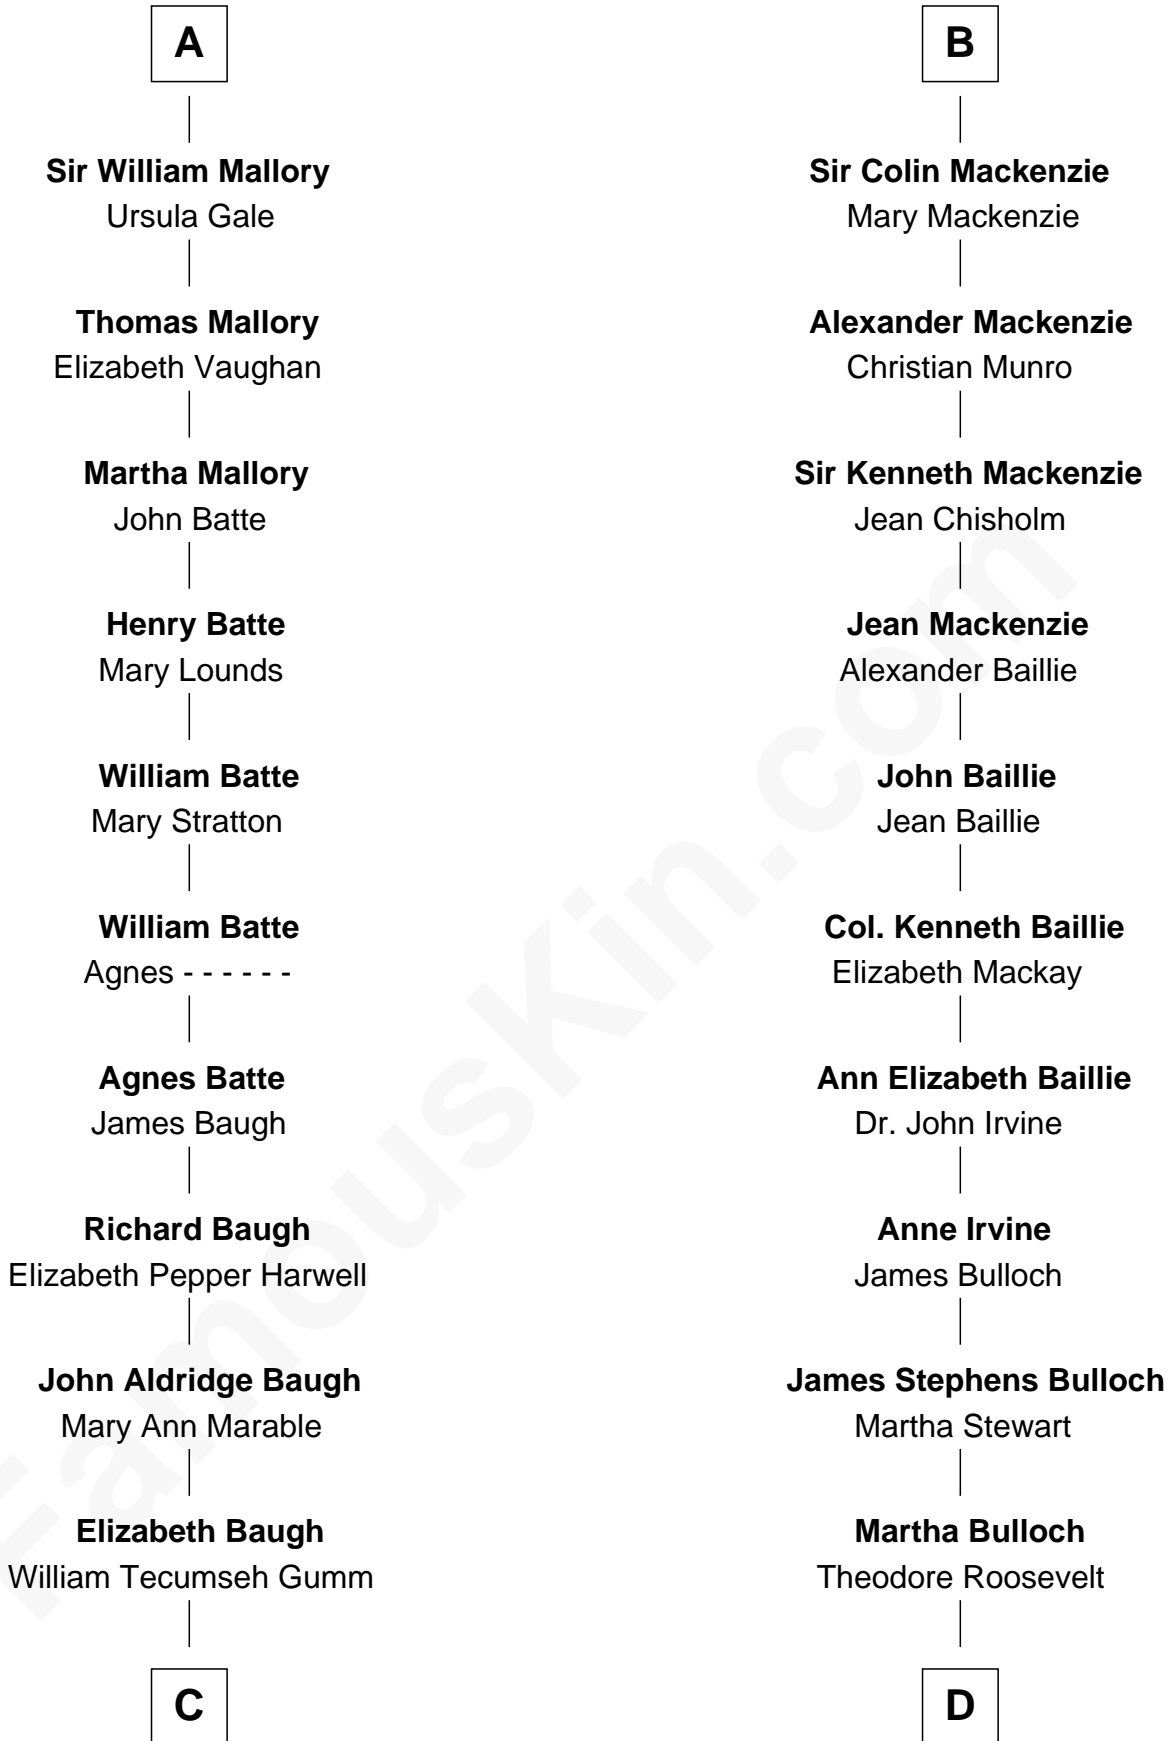

FamousKin.com Relationship Chart of

Liza Minnelli

Singer and Actress

18th cousin 1 time removed of

Eleanor Roosevelt

First Lady of President Franklin D. Roosevelt

Edmund Fitzalan

Alice de Warenne

C

Francis Avent Gumm

Ethel Marian Milne

Frances Ethel Gumm

Vincent Minnelli

Liza Minnelli

Singer and Actress

D

Elliott Roosevelt

Anna Rebecca Hall

Eleanor Roosevelt

First Lady of Franklin Roosevelt

FamousKin.com