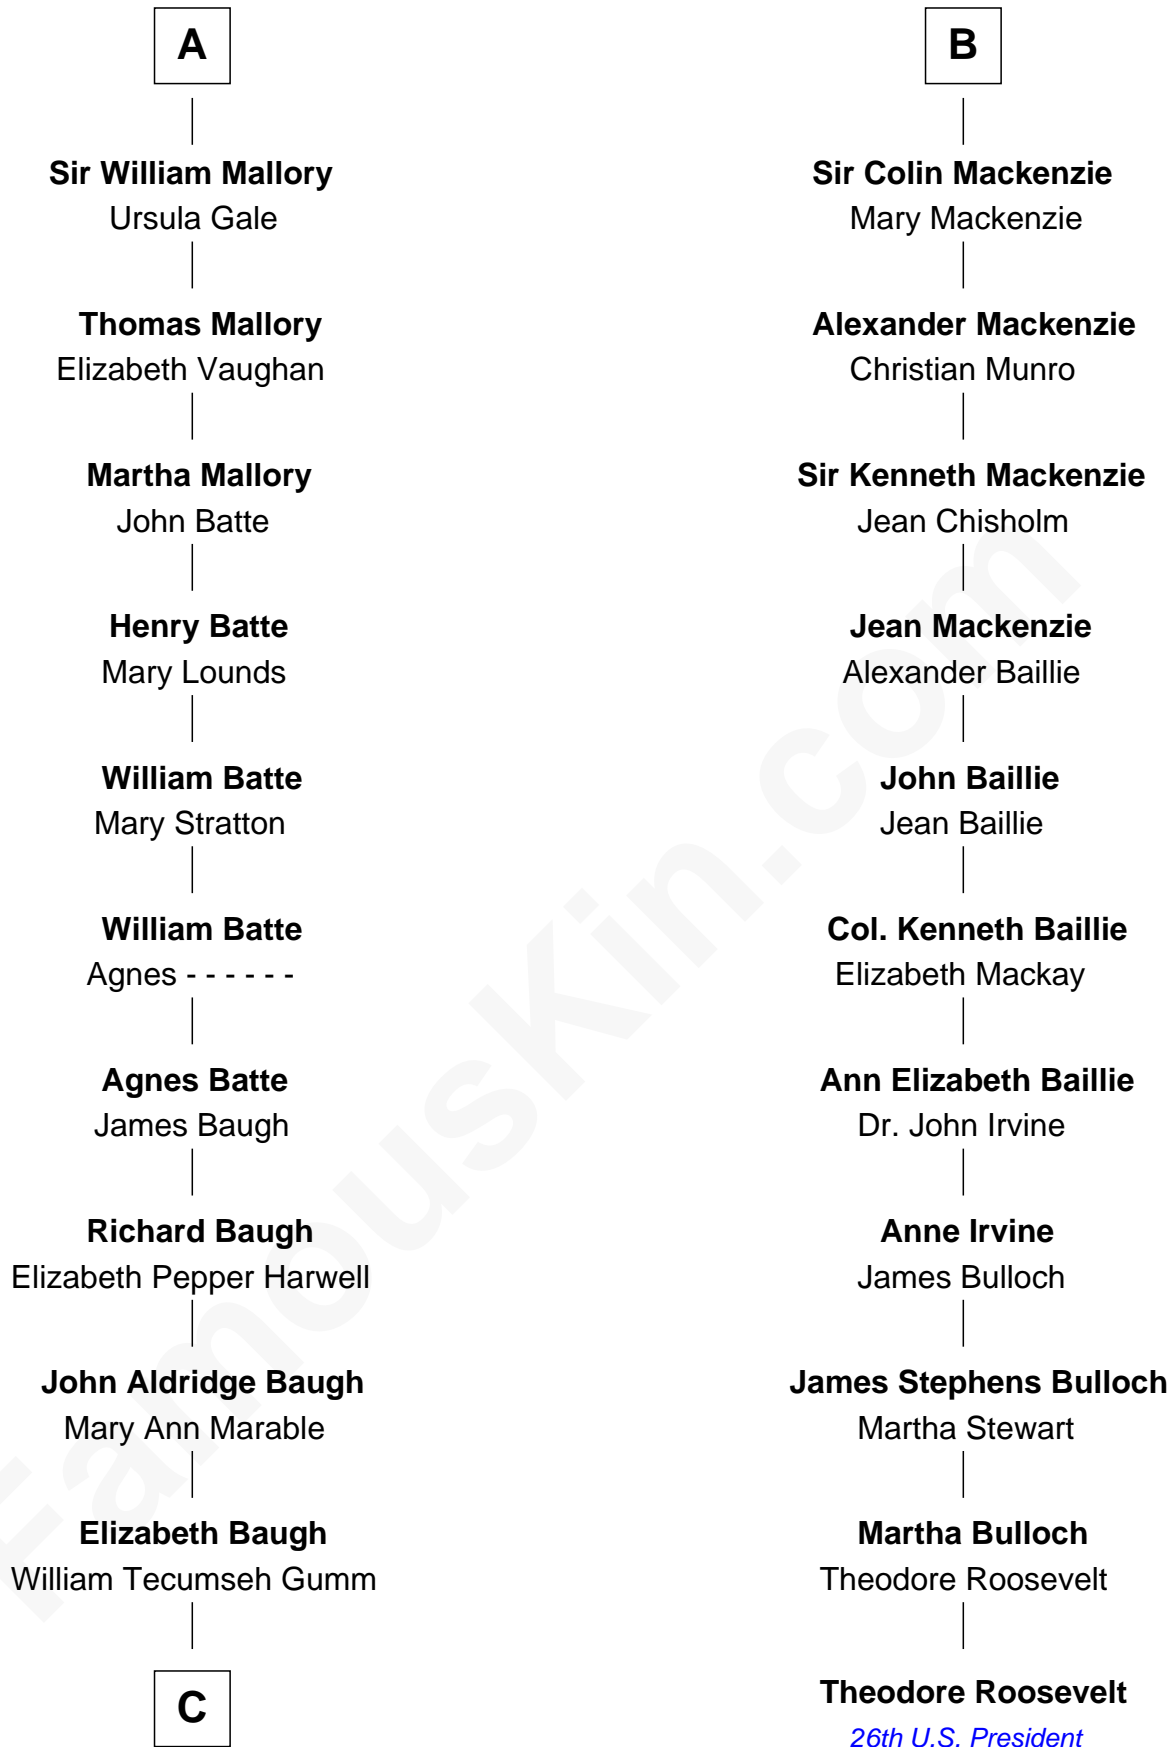

FamousKin.com Relationship Chart of

Liza Minnelli

Singer and Actress

17th cousin 2 times removed of

Theodore Roosevelt

26th U.S. President

Edmund Fitzalan

Alice de Warenne

C

Francis Avent Gumm

Ethel Marian Milne

Frances Ethel Gumm

Vincent Minnelli

Liza Minnelli

Singer and Actress

FamousKin.com