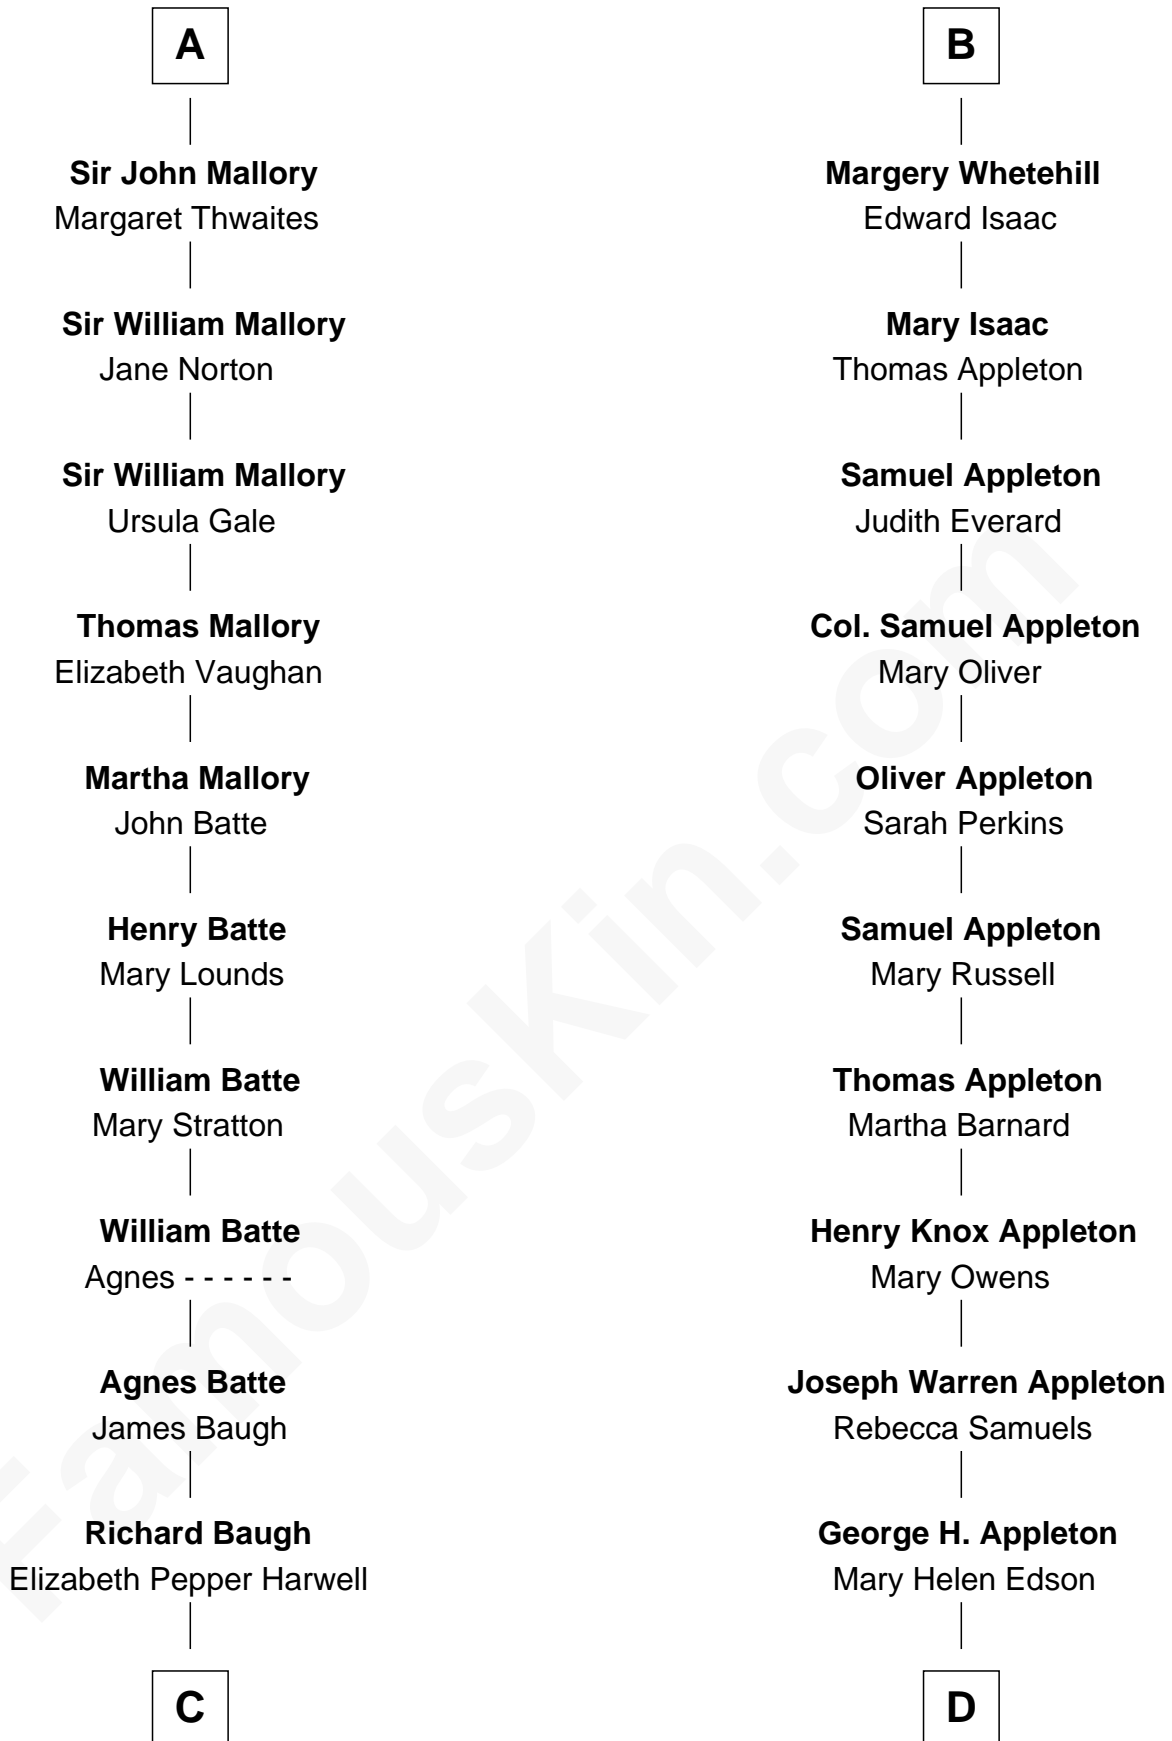

# FamousKin.com Relationship Chart of

**Liza Minnelli**

*Singer and Actress*

20th cousin 1 time removed of

**Marie-Chantal Miller**

*Crown Princess of Greece*

**C**

**John Aldridge Baugh**  
Mary Ann Marable

**Elizabeth Baugh**  
William Tecumseh Gumm

**Francis Avent Gumm**  
Ethel Marian Milne

**Frances Ethel Gumm**  
Vincent Minnelli

**Liza Minnelli**  
*Singer and Actress*

**D**

**Blanche Louise Appleton**  
Ellis John Springer Miller

**Ellis Warren Appleton Miller**  
Sophia June Squarebriggs

**Robert Warren Miller**  
Marie Clara Pesantes

**Marie-Chantal Miller**  
*Crown Princess of Greece*