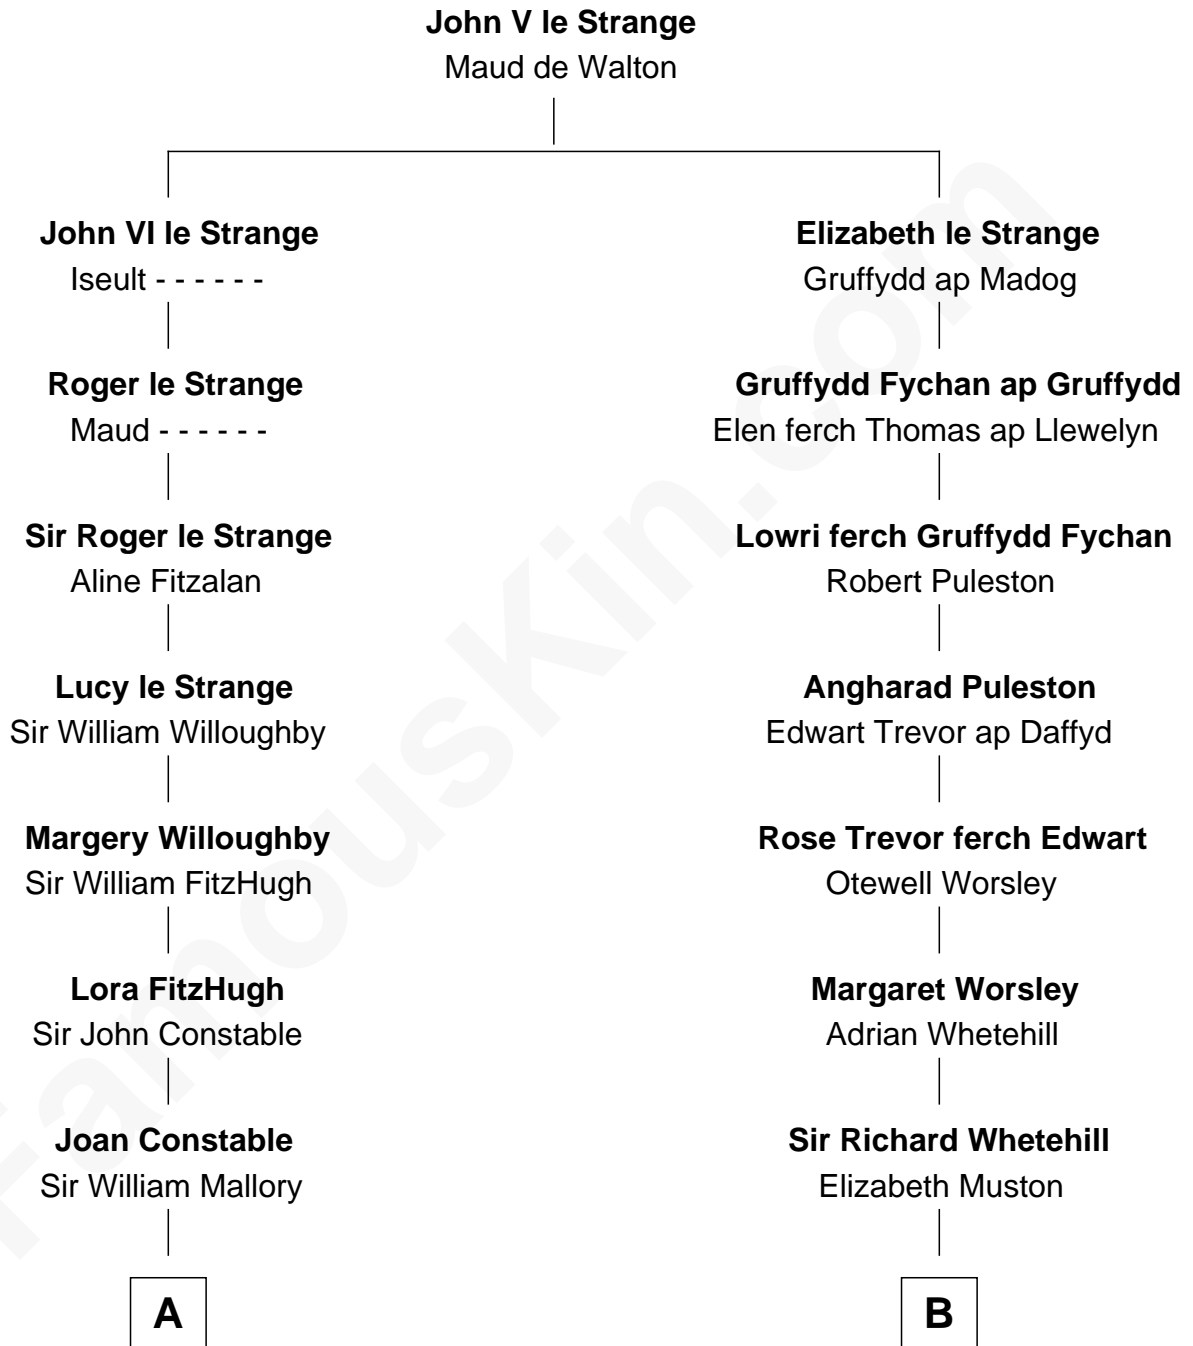

# FamousKin.com Relationship Chart of

**Liza Minnelli**

*Singer and Actress*

20th cousin 1 time removed of

**Marie-Chantal Miller**

*Crown Princess of Greece*

**C**

**John Aldridge Baugh**  
Mary Ann Marable

**Elizabeth Baugh**  
William Tecumseh Gumm

**Francis Avent Gumm**  
Ethel Marian Milne

**Frances Ethel Gumm**  
Vincent Minnelli

**Liza Minnelli**  
*Singer and Actress*

**D**

**Blanche Louise Appleton**  
Ellis John Springer Miller