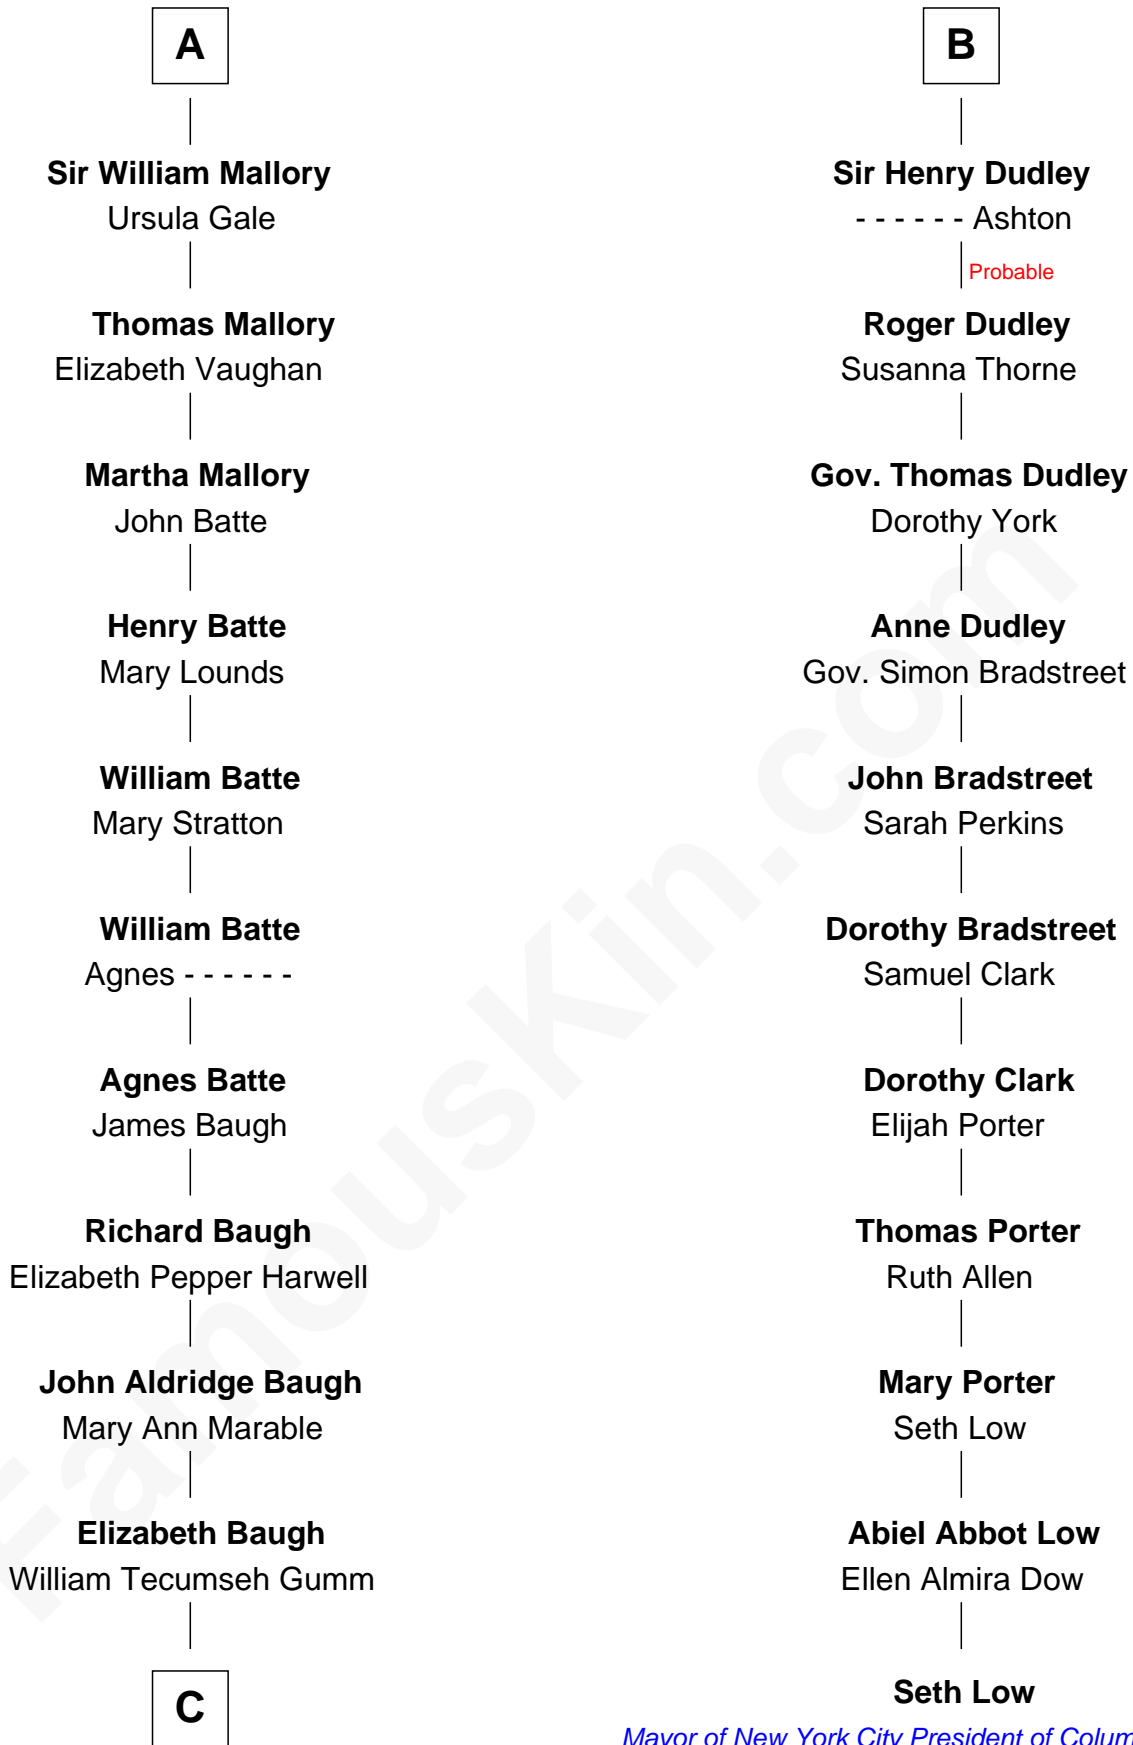

# FamousKin.com Relationship Chart of

**Liza Minnelli**

*Singer and Actress*

17th cousin 2 times removed of

**Seth Low**

*Mayor of New York City President of Columbia University*

**Edmund Fitzalan**

Alice de Warenne

**Joan Constable**

Sir William Mallory

**Sir John Mallory**

Margaret Thwaites

**Sir William Mallory**

Jane Norton

**A**

**Richard Fitzalan**

Eleanor Plantagenet

**Alice Fitzalan**

Sir Thomas de Holand

**Eleanor Holand**

Edward Cherleton

**Joyce Cherleton**

Sir John Tiptoft

**Joyce Tiptoft**

Sir Edmund Sutton

**Sir Edward Sutton**

Cecily Willoughby

**Sir John Sutton**

Cecily Grey

**B**

*Mayor of New York City President of Columbia University*

**C**