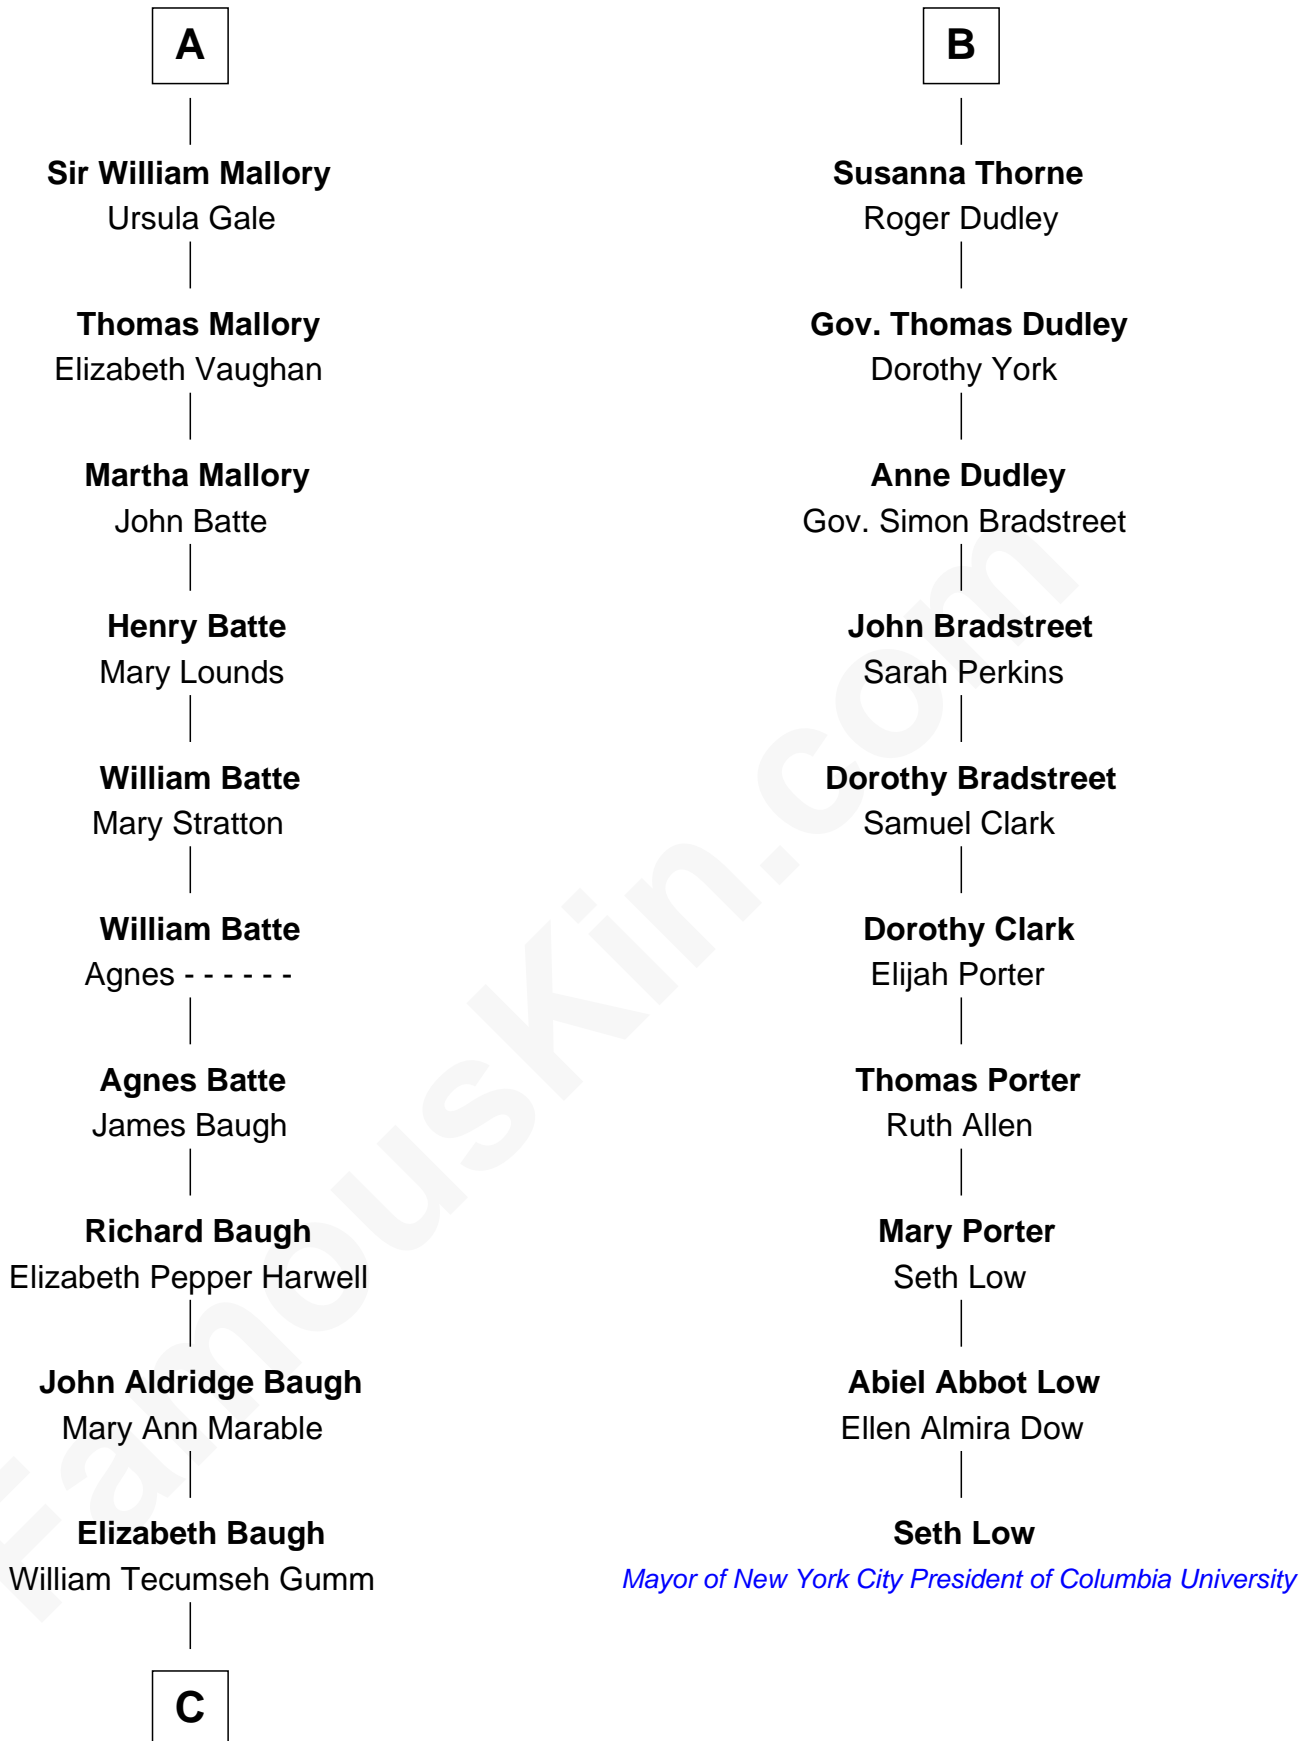

FamousKin.com Relationship Chart of

Liza Minnelli

Singer and Actress

16th cousin 3 times removed of

Seth Low

Mayor of New York City President of Columbia University

C

Francis Avent Gumm

Ethel Marian Milne

Frances Ethel Gumm

Vincent Minnelli

Liza Minnelli

Singer and Actress

FamousKin.com