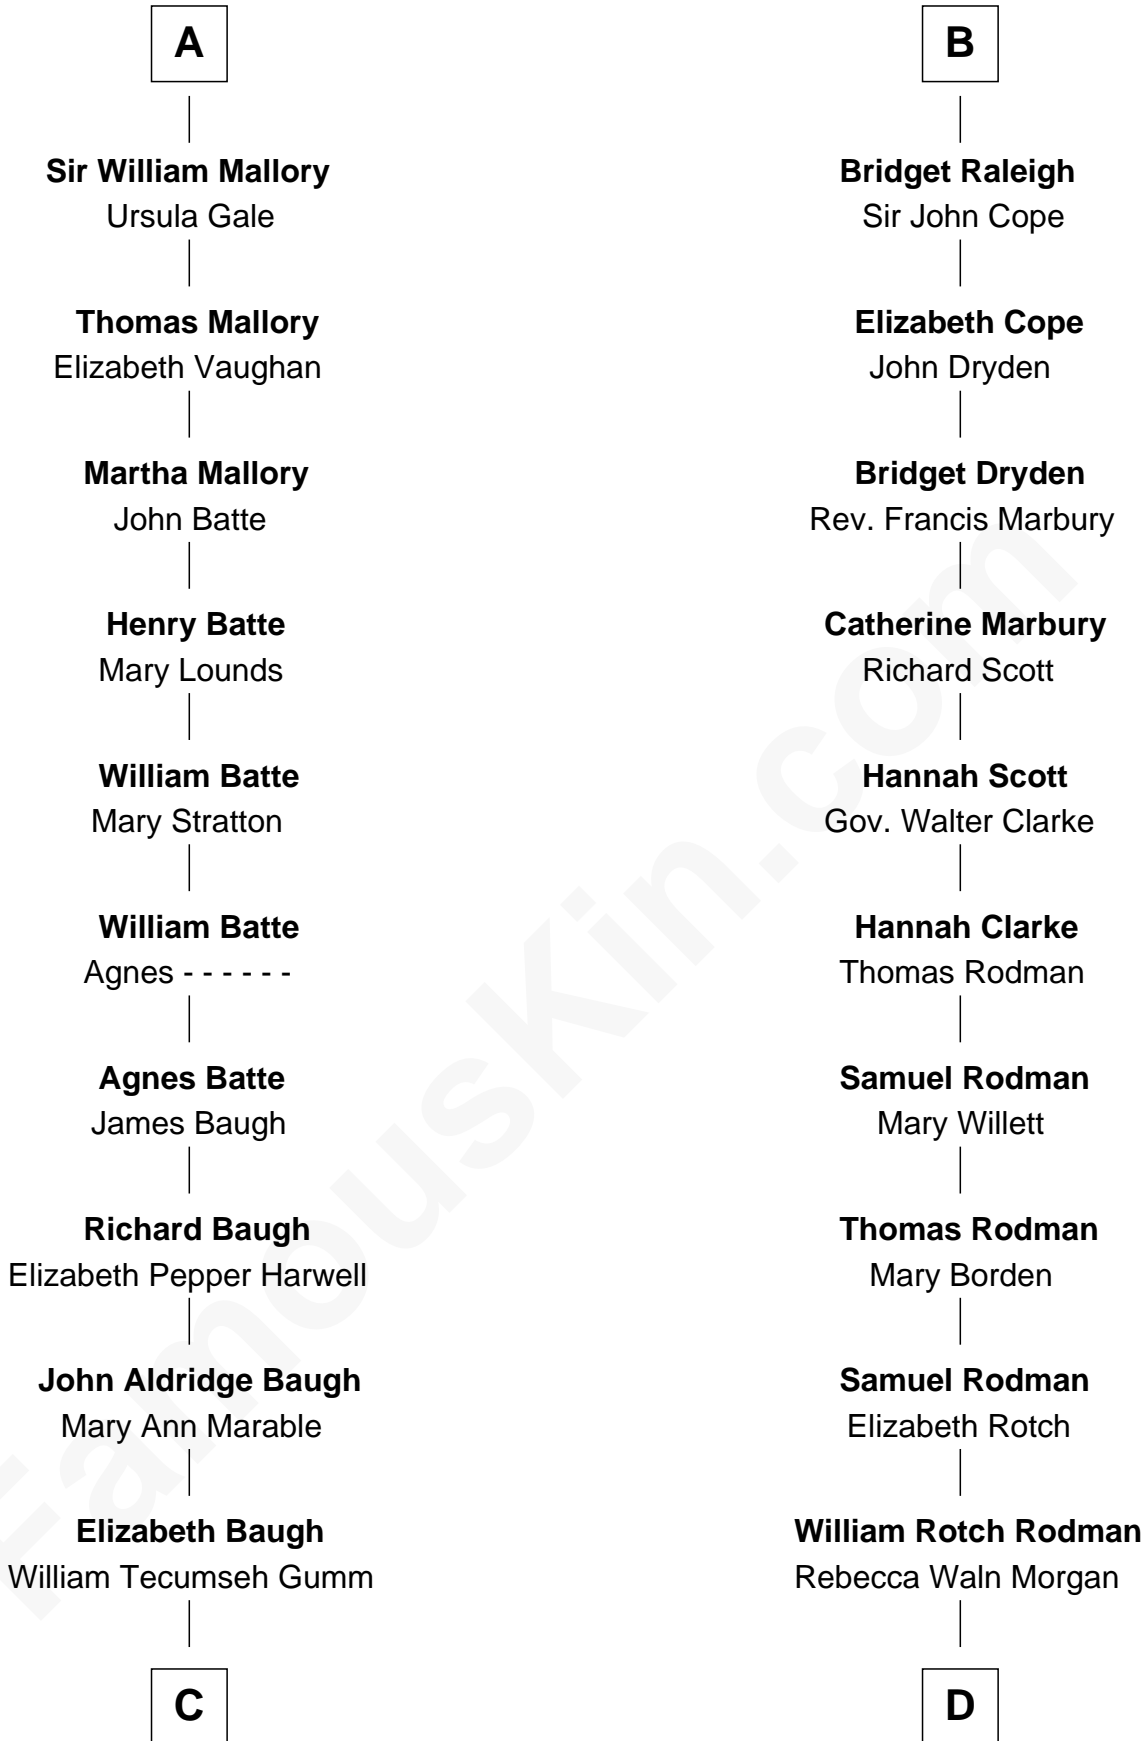

FamousKin.com Relationship Chart of

Liza Minnelli

Singer and Actress

19th cousin 2 times removed of

Tuesday Weld

TV and Movie Actress

Edmund Fitzalan

Alice de Warenne

C

Francis Avent Gumm

Ethel Marian Milne

Frances Ethel Gumm

Vincent Minnelli

Liza Minnelli

Singer and Actress

D

Alfred Rodman

Anna Lothrop Motley

Eloise Rodman

Stephen Minot Weld

Edward Motley Weld

Sarah Lothrop King

Lothrop Motley Weld

Yosene Balfour Ker