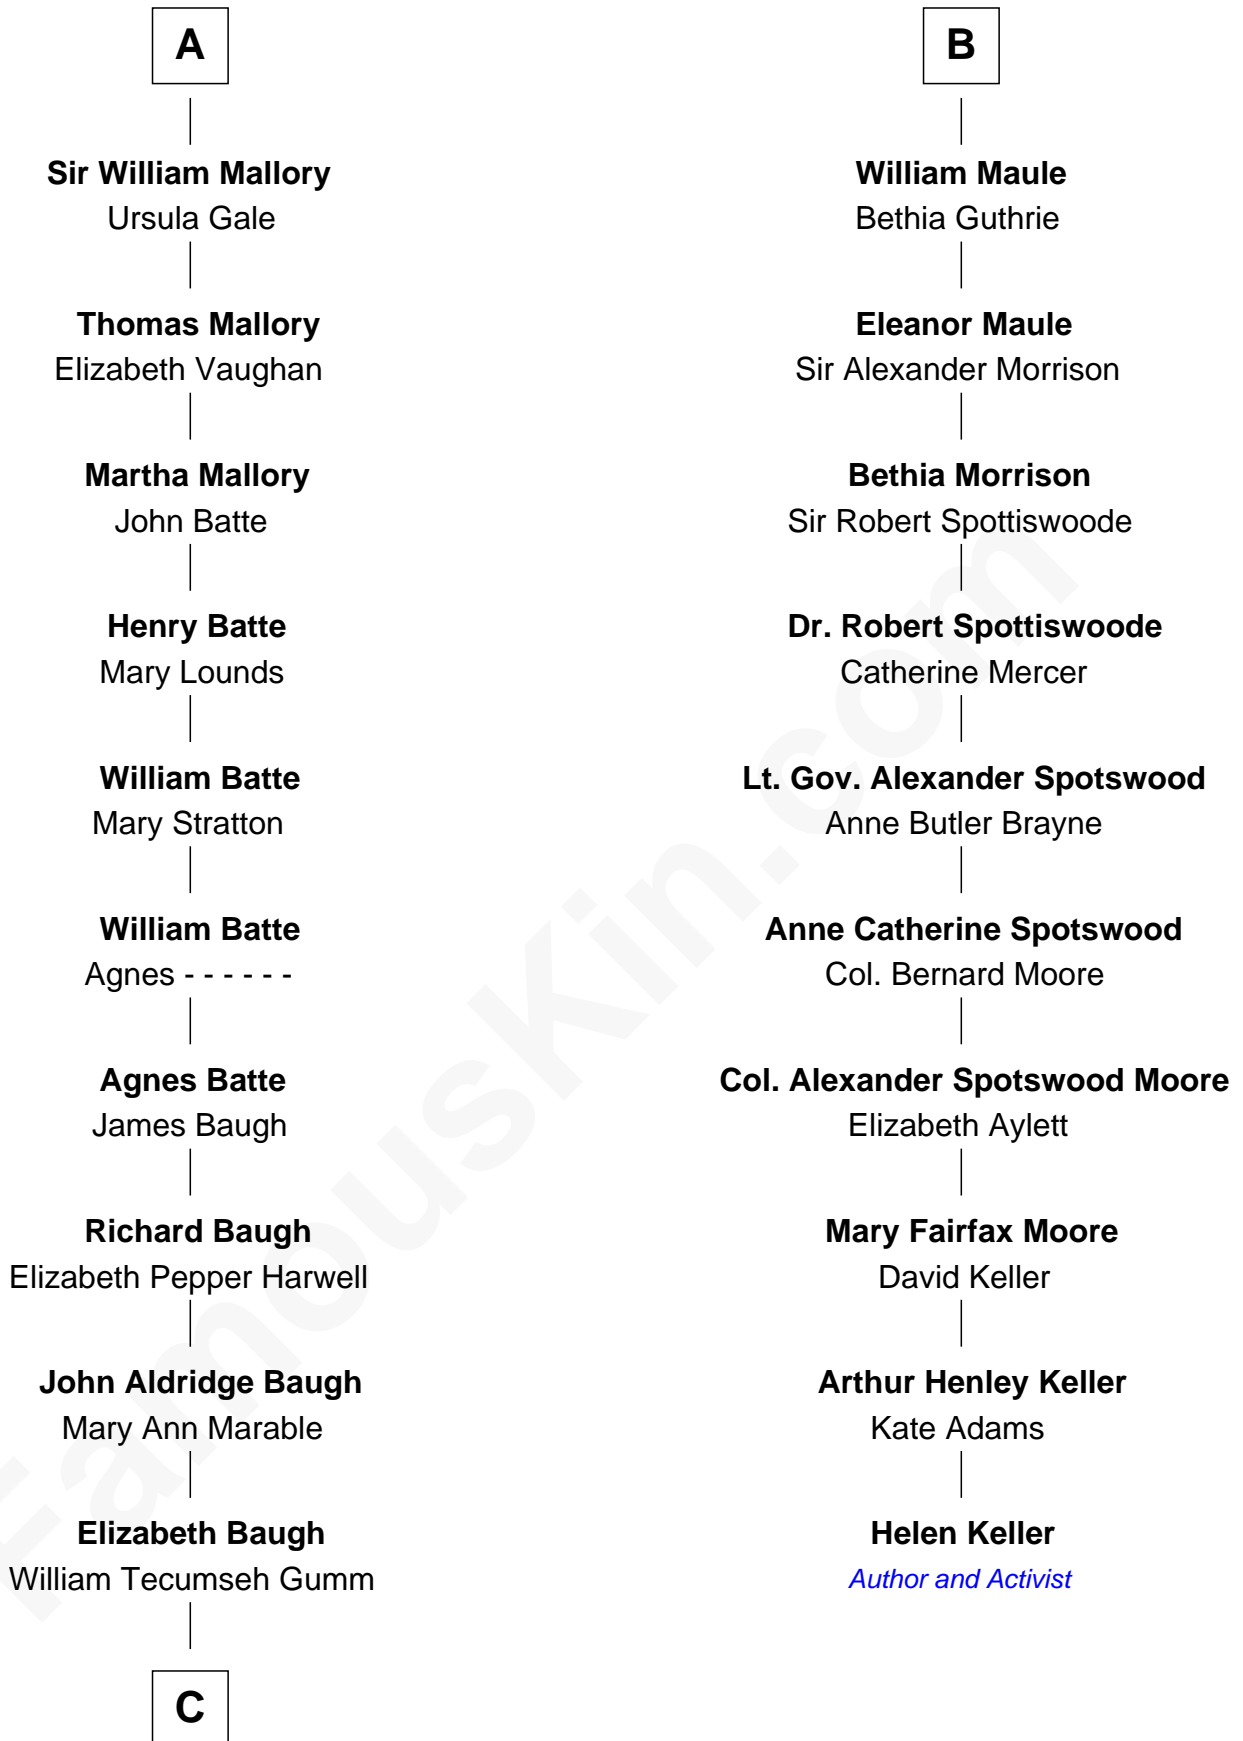

FamousKin.com Relationship Chart of

Liza Minnelli

Singer and Actress

16th cousin 3 times removed of

Helen Keller

Author and Activist

Edmund Fitzalan

Alice de Warenne

C

Francis Avent Gumm

Ethel Marian Milne

Frances Ethel Gumm

Vincent Minnelli

Liza Minnelli

Singer and Actress

FamousKin.com