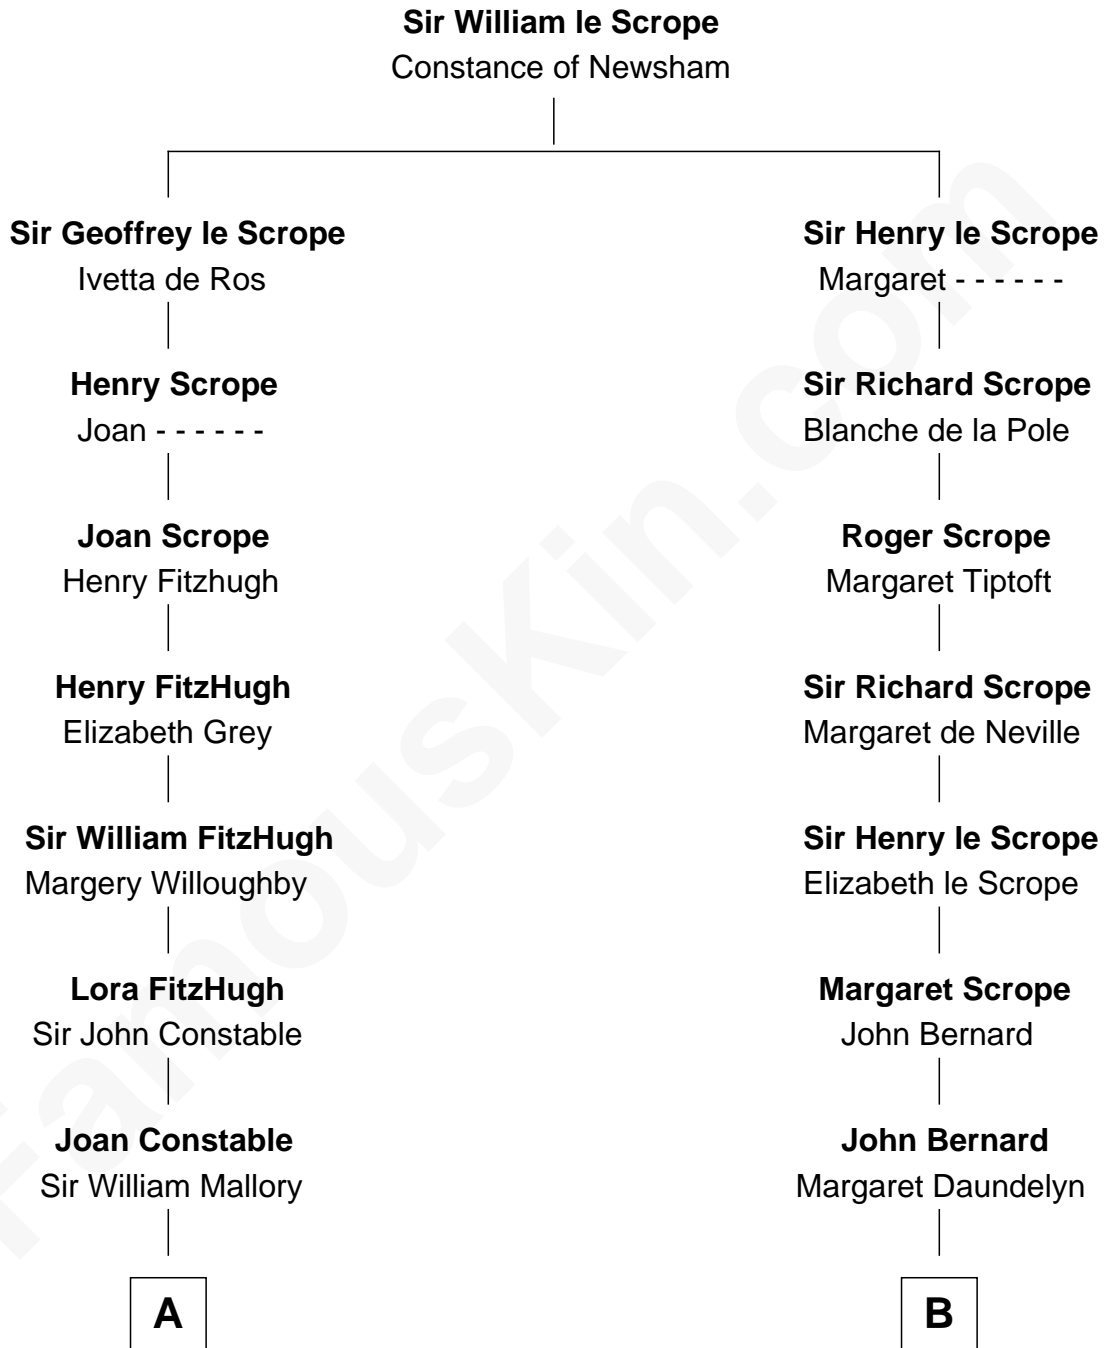

FamousKin.com Relationship Chart of

Liza Minnelli

Singer and Actress

17th cousin 4 times removed of

Helen Keller

Author and Activist

C

John Aldridge Baugh

Mary Ann Marable

Elizabeth Baugh

William Tecumseh Gumm

Francis Avent Gumm

Ethel Marian Milne

Frances Ethel Gumm

Vincent Minnelli

Liza Minnelli