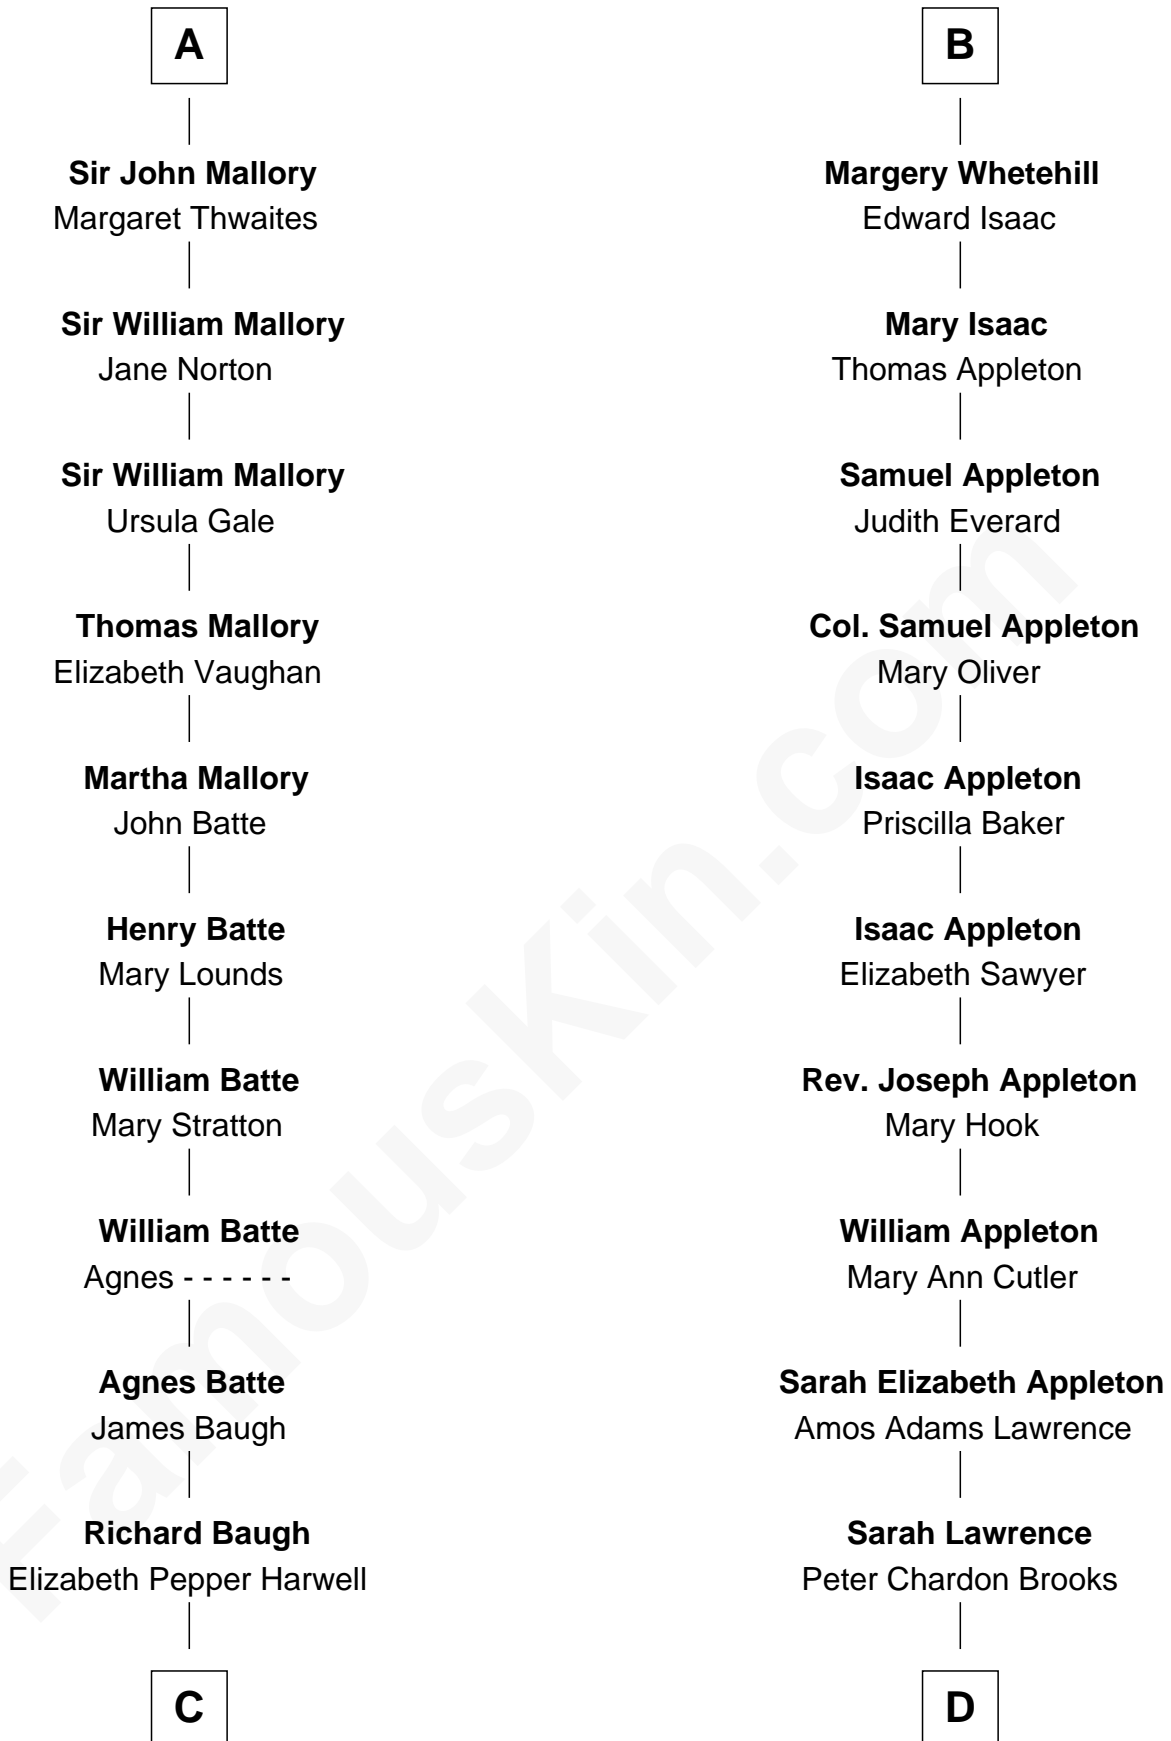

FamousKin.com Relationship Chart of

Liza Minnelli

Singer and Actress

18th cousin 3 times removed of

Leverett Saltonstall

55th Governor of Massachusetts

C

John Aldridge Baugh

Mary Ann Marable

Elizabeth Baugh

William Tecumseh Gumm

Francis Avent Gumm

Ethel Marian Milne

Frances Ethel Gumm

Vincent Minnelli

Liza Minnelli

Singer and Actress

D

Eleanor Brooks

Richard Middlecott Saltonstall

Leverett Saltonstall

55th Governor of Massachusetts