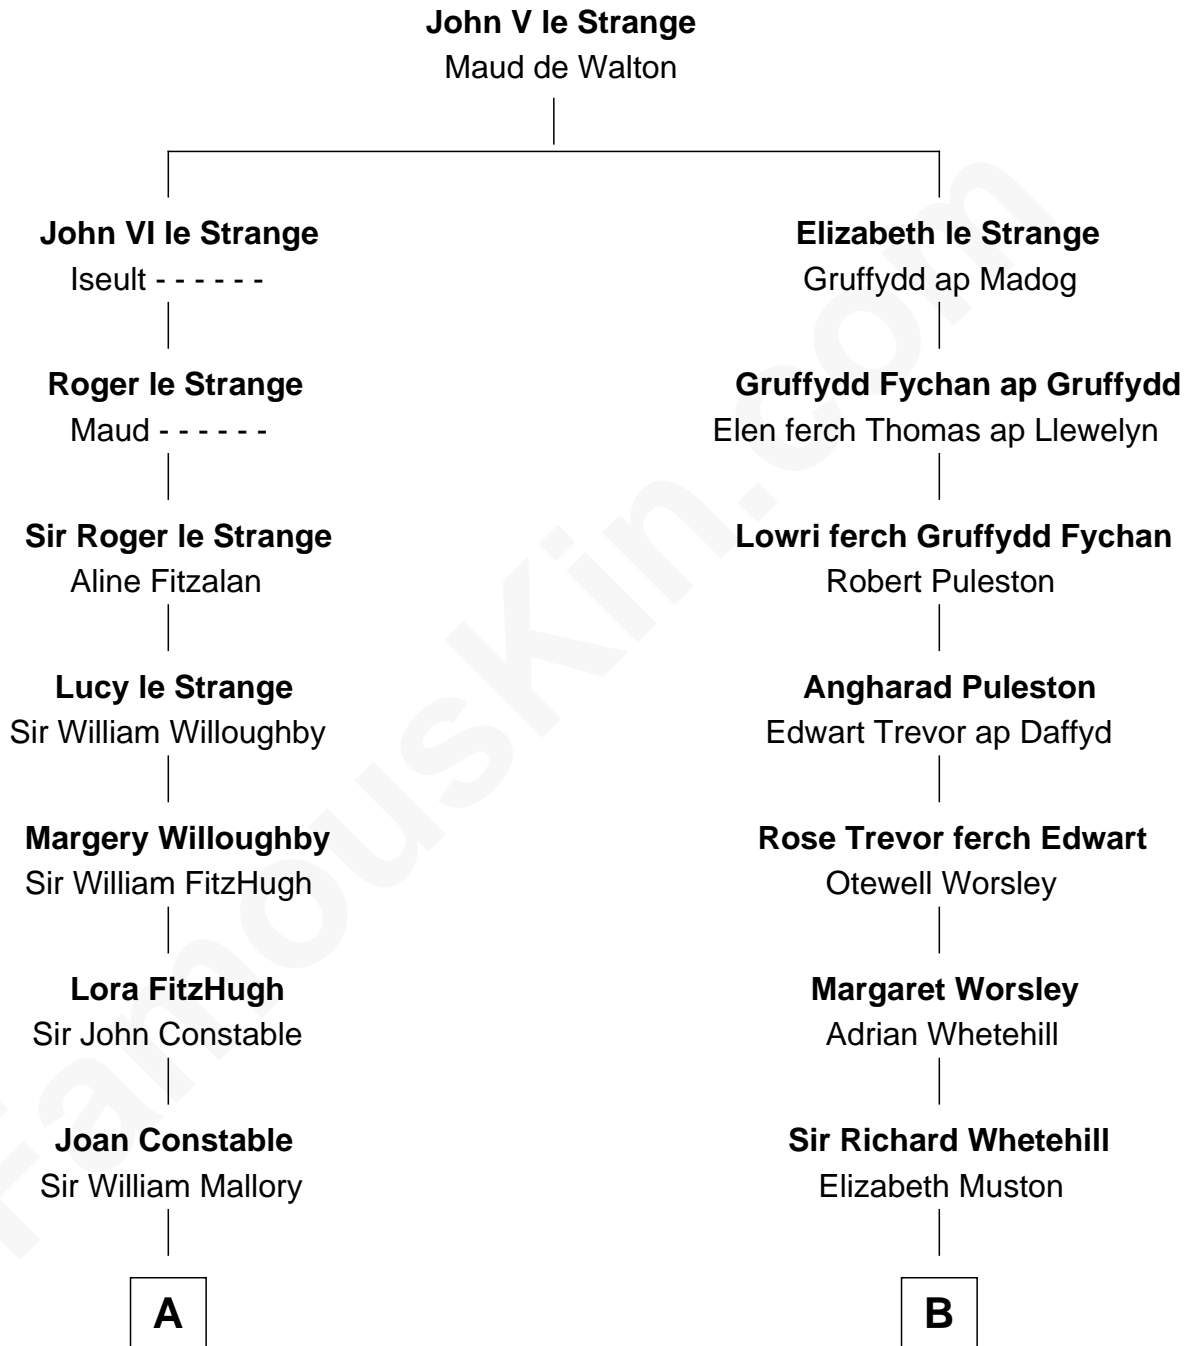

FamousKin.com Relationship Chart of

Liza Minnelli

Singer and Actress

18th cousin 3 times removed of

Leverett Saltonstall

55th Governor of Massachusetts

C

John Aldridge Baugh