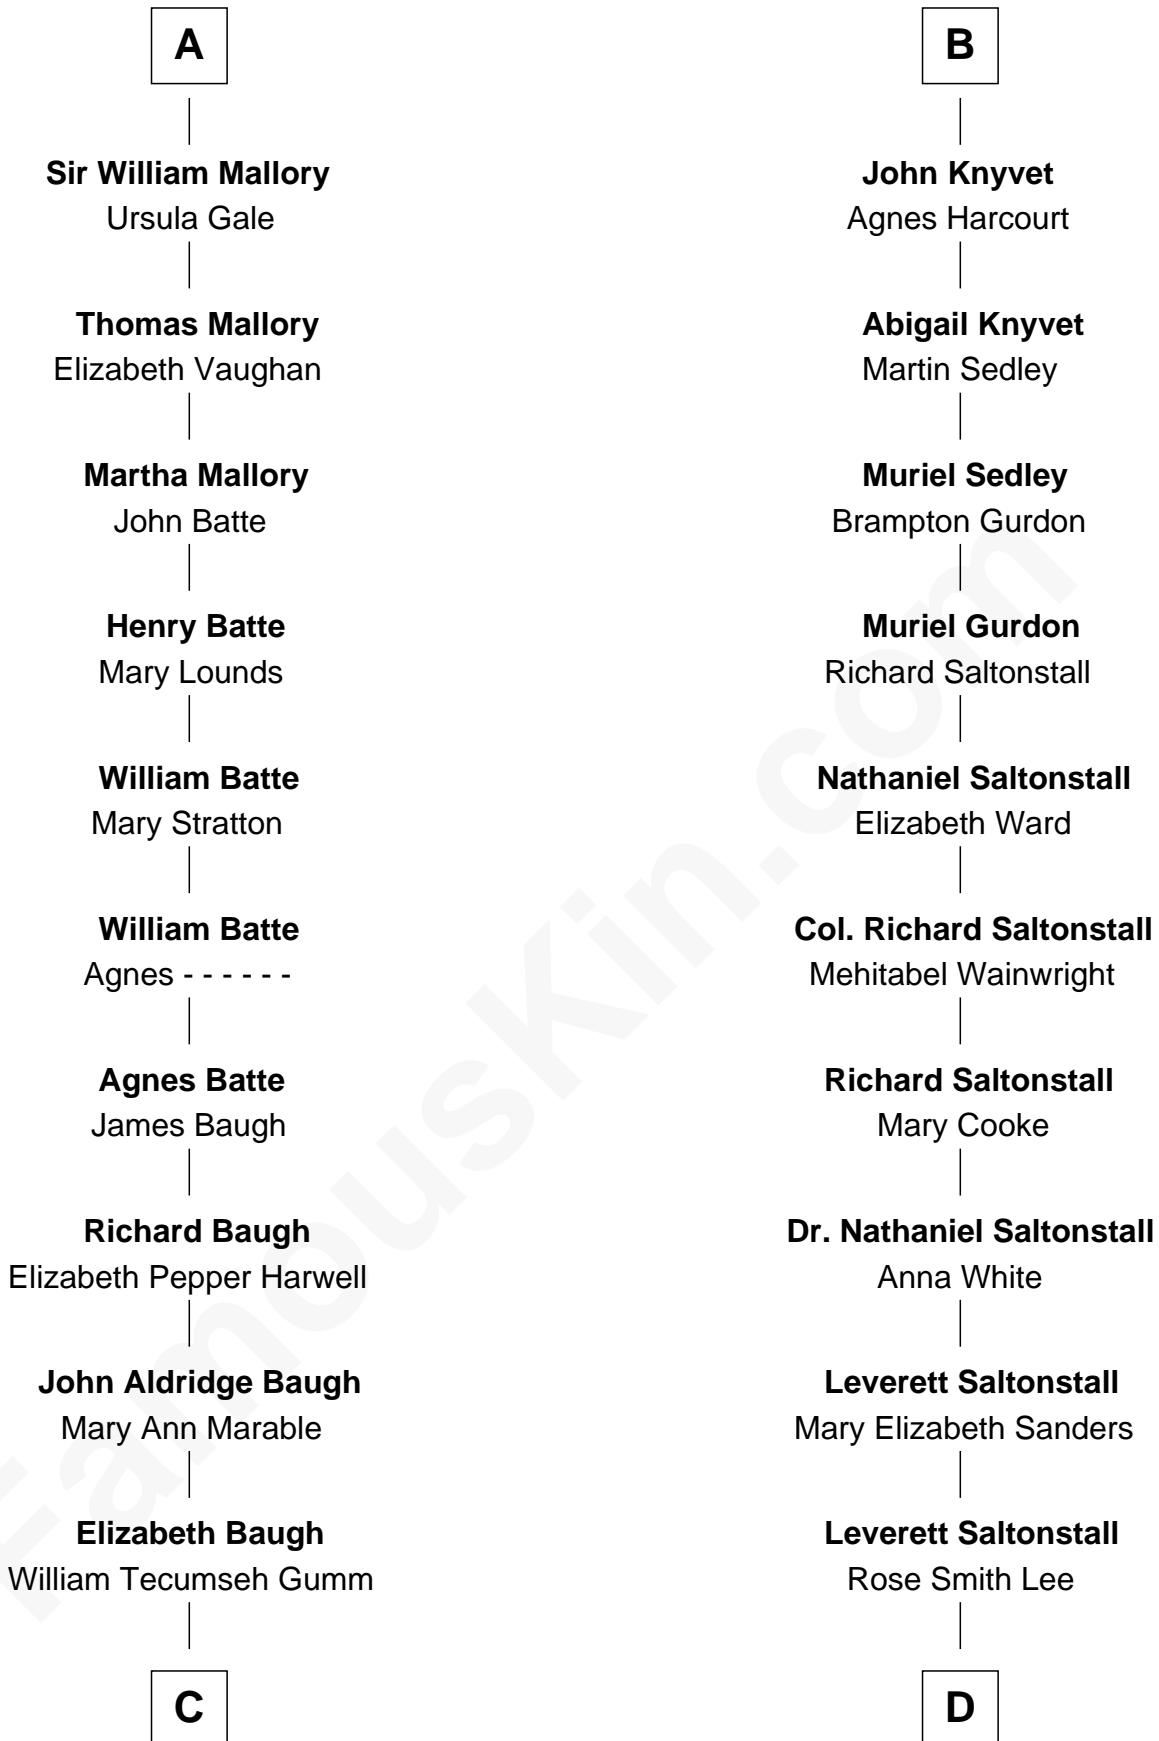

FamousKin.com Relationship Chart of

Liza Minnelli

Singer and Actress

18th cousin 1 time removed of

Leverett Saltonstall

55th Governor of Massachusetts

Edmund Fitzalan

Alice de Warenne

C

Francis Avent Gumm

Ethel Marian Milne

Frances Ethel Gumm

Vincent Minnelli

Liza Minnelli

Singer and Actress

D

Richard Middlecott Saltonstall

Eleanor Brooks

Leverett Saltonstall

55th Governor of Massachusetts

FamousKin.com