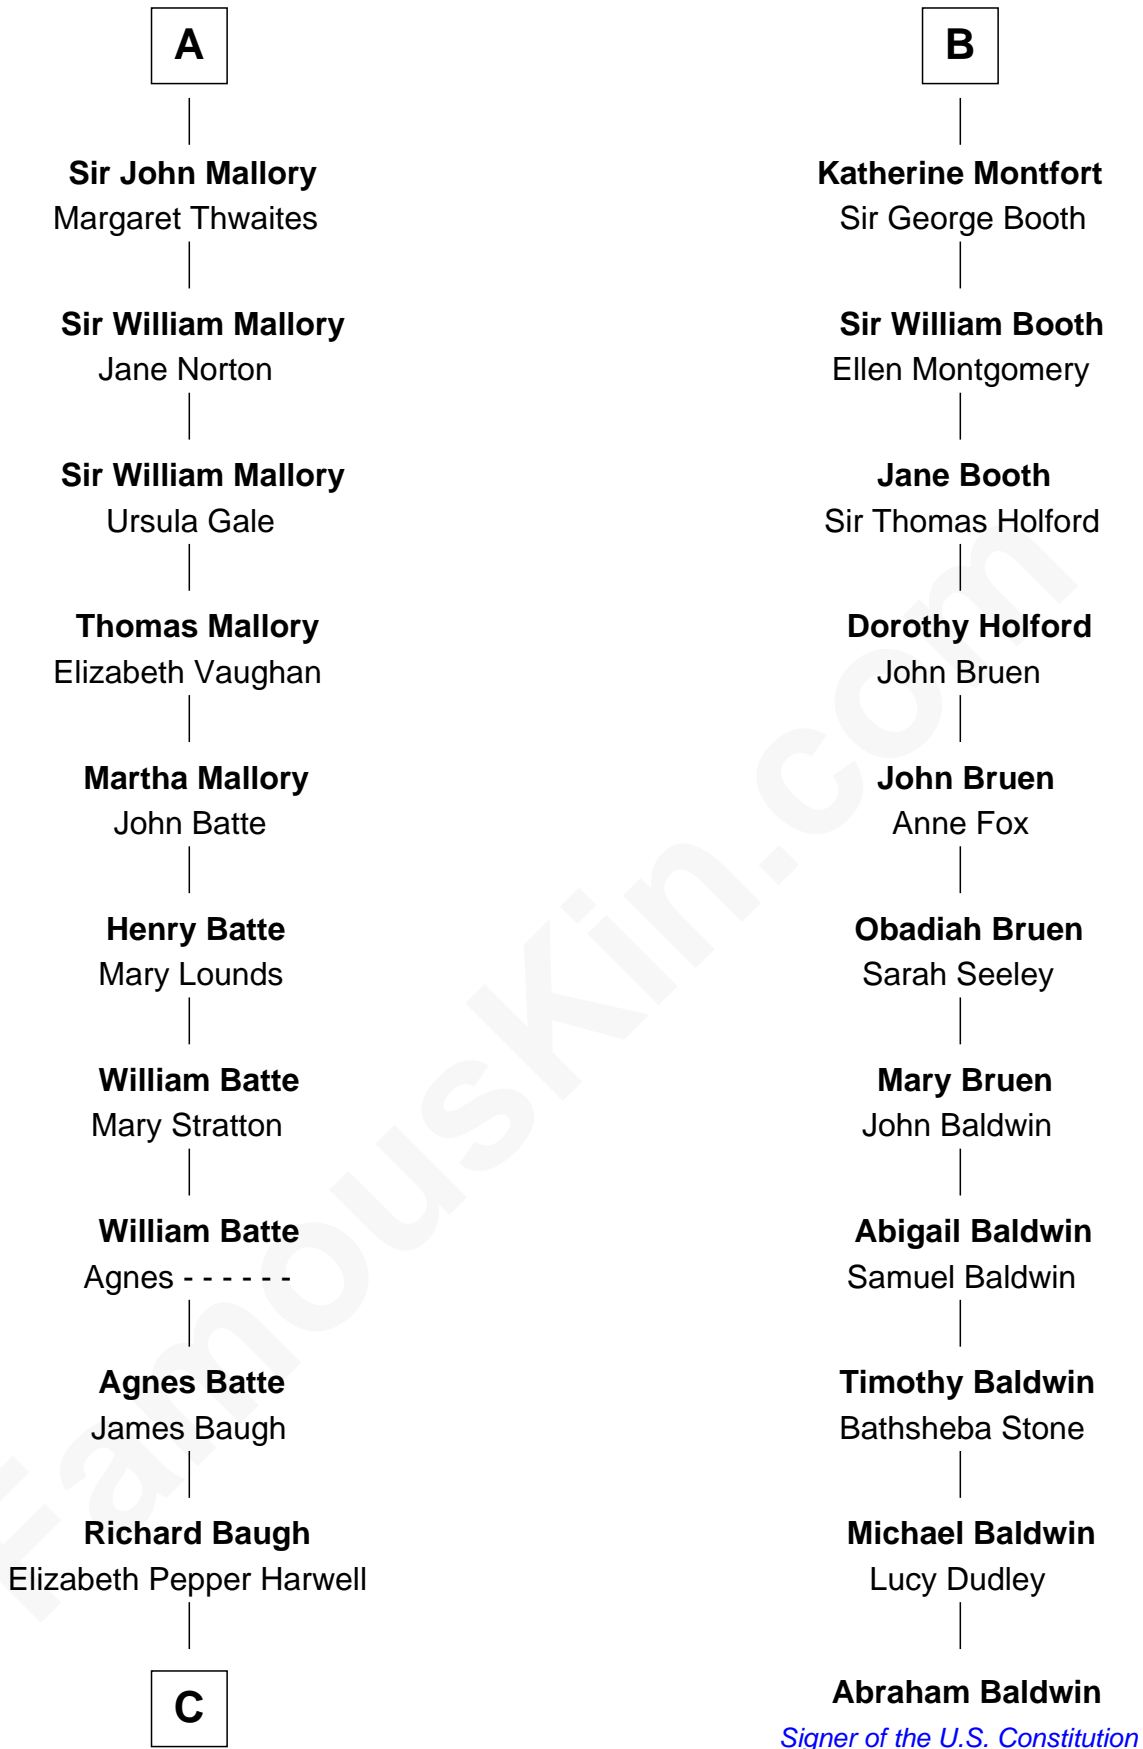

FamousKin.com Relationship Chart of

Liza Minnelli

Singer and Actress

17th cousin 4 times removed of

Abraham Baldwin

Signer of the U.S. Constitution

William de Odingsells

Ela FitzWalter

John de Clinton

John de Clinton

Margery Corbet

Sir John de Clinton

Idonea de Say

Margaret de Clinton

Sir Baldwin de Montfort

Sir William Montfort

Margaret Pecche

Sir Baldwin Montfort

Joan Vernon

Robert Montfort

Mary Stapleton

B

C

John Aldridge Baugh

Mary Ann Marable

Elizabeth Baugh

William Tecumseh Gumm

Francis Avent Gumm

Ethel Marian Milne

Frances Ethel Gumm

Vincent Minnelli

Liza Minnelli