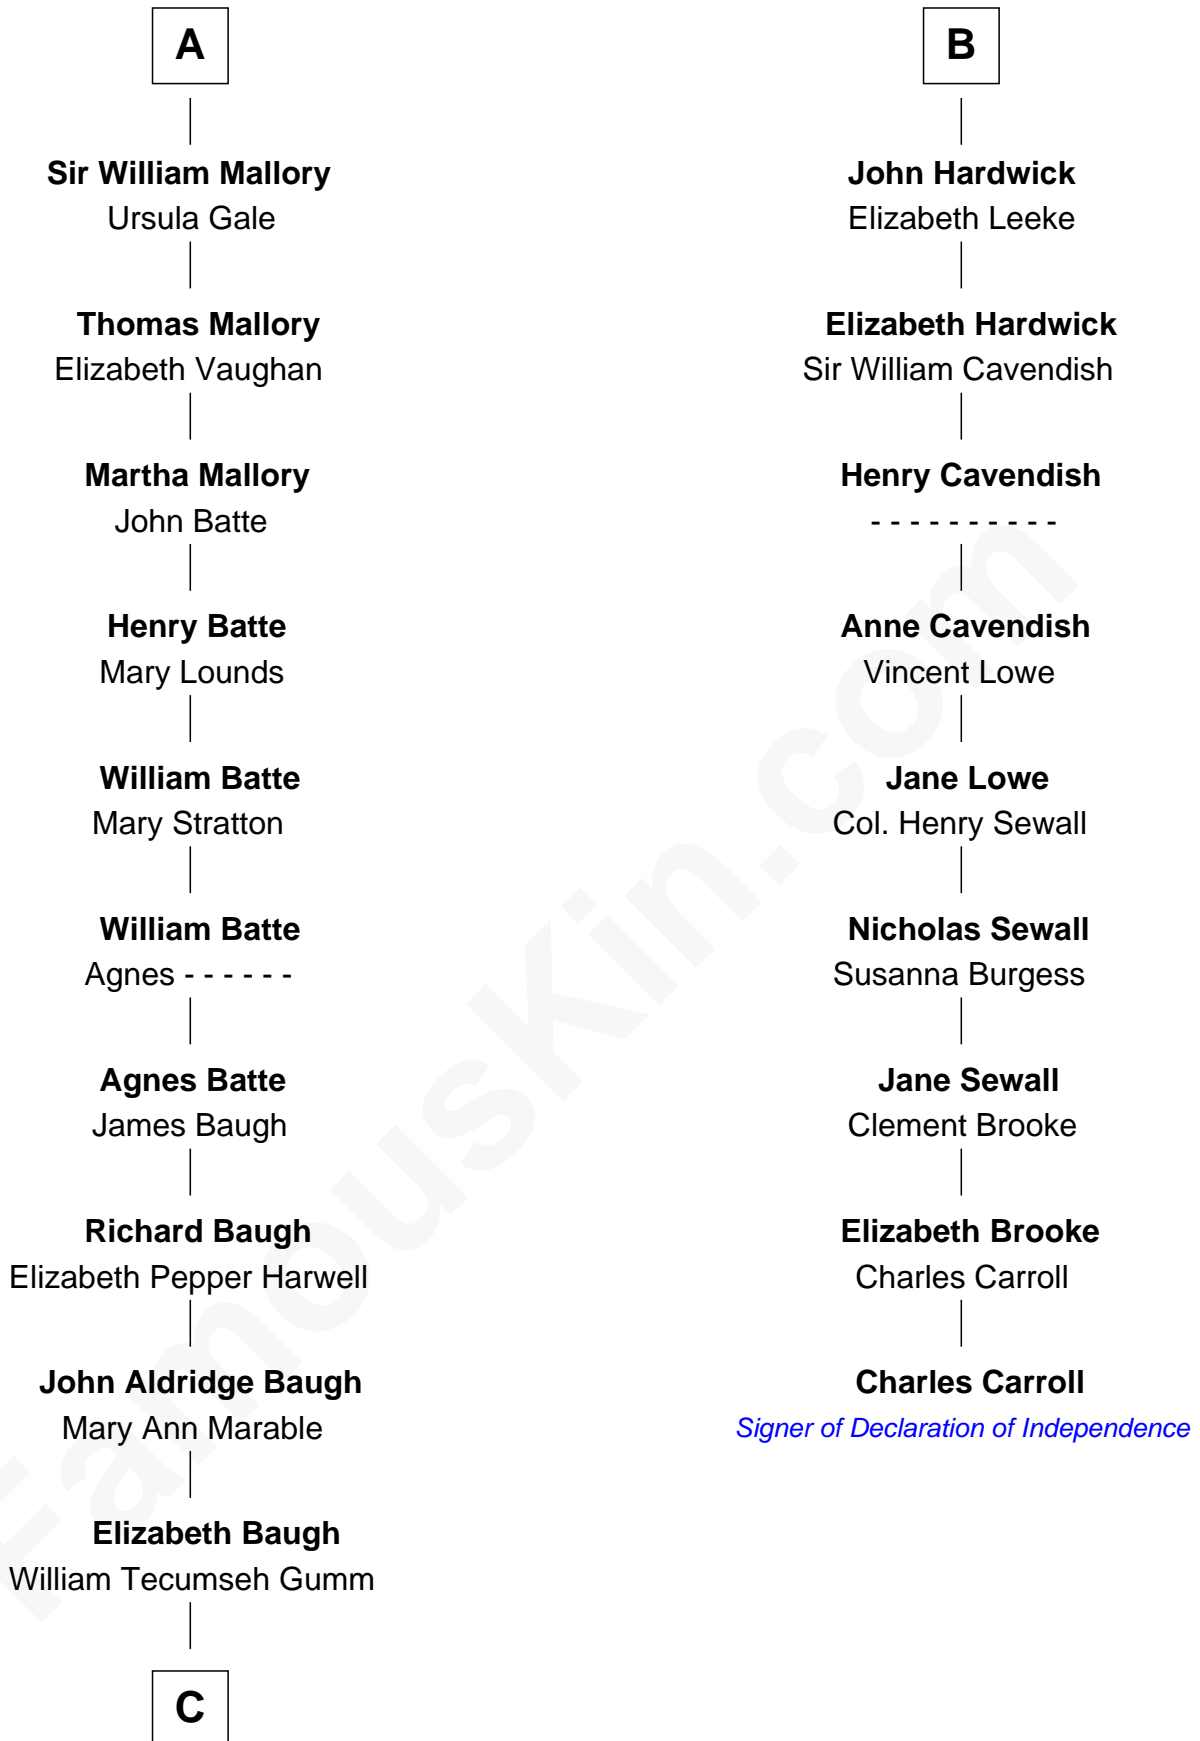

FamousKin.com Relationship Chart of

Liza Minnelli

Singer and Actress

15th cousin 4 times removed of

Charles Carroll

Signer of the Declaration of Independence

Sir Robert de Umfreville

*with wife
Eleanor - - - - -*

Anne Greene

Sir William Mallory

Jane Norton

Elizabeth Pinchbeck

John Hardwick

A

B

C