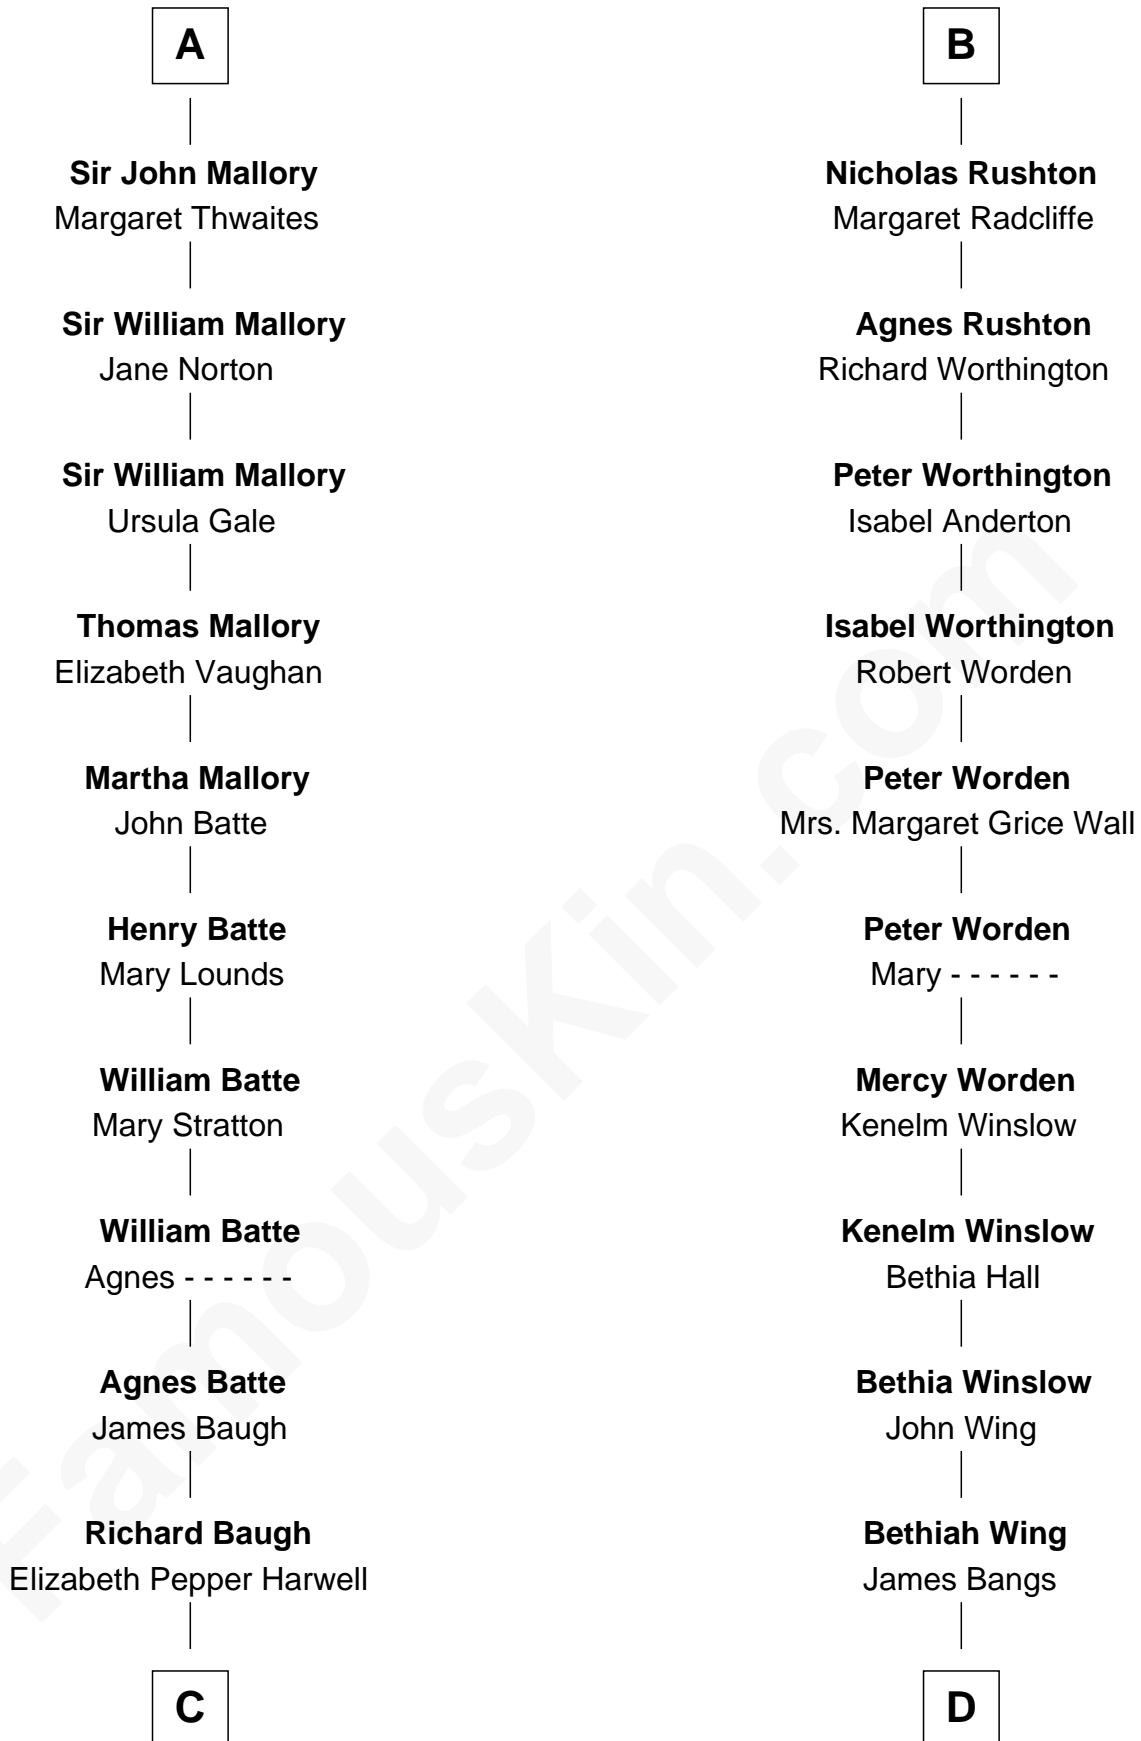

FamousKin.com Relationship Chart of

Liza Minnelli

Singer and Actress

21st cousin of

Eugene Foss

45th Governor of Massachusetts

C

John Aldridge Baugh

Mary Ann Marable

Elizabeth Baugh

William Tecumseh Gumm

Francis Avent Gumm

Ethel Marian Milne

Frances Ethel Gumm

Vincent Minnelli

Liza Minnelli