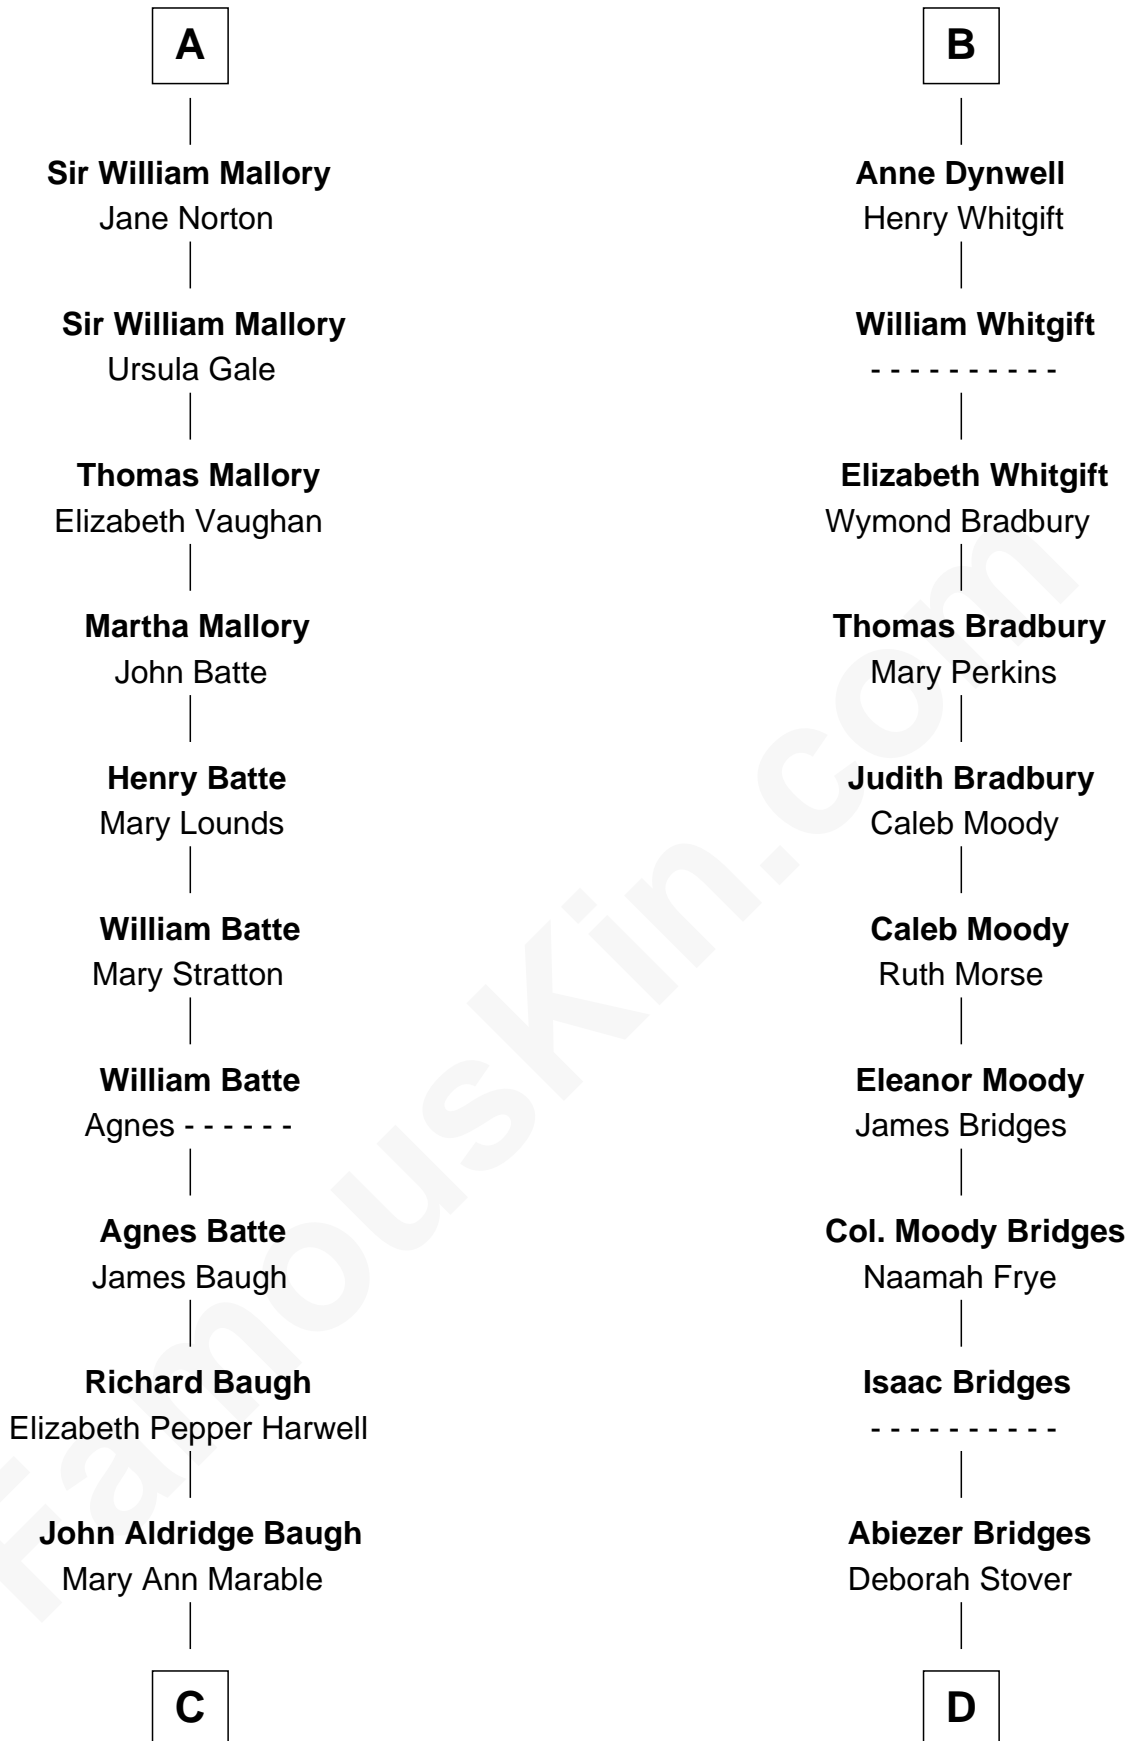

FamousKin.com Relationship Chart of

Judy Garland

Singer and Movie Actress

19th cousin 1 time removed of

Owen Brewster

54th Governor of Maine

Sir Geoffrey le Scrope

Ivetta de Ros

Owen Brewster
54th Governor of Maine

FamousKin.com