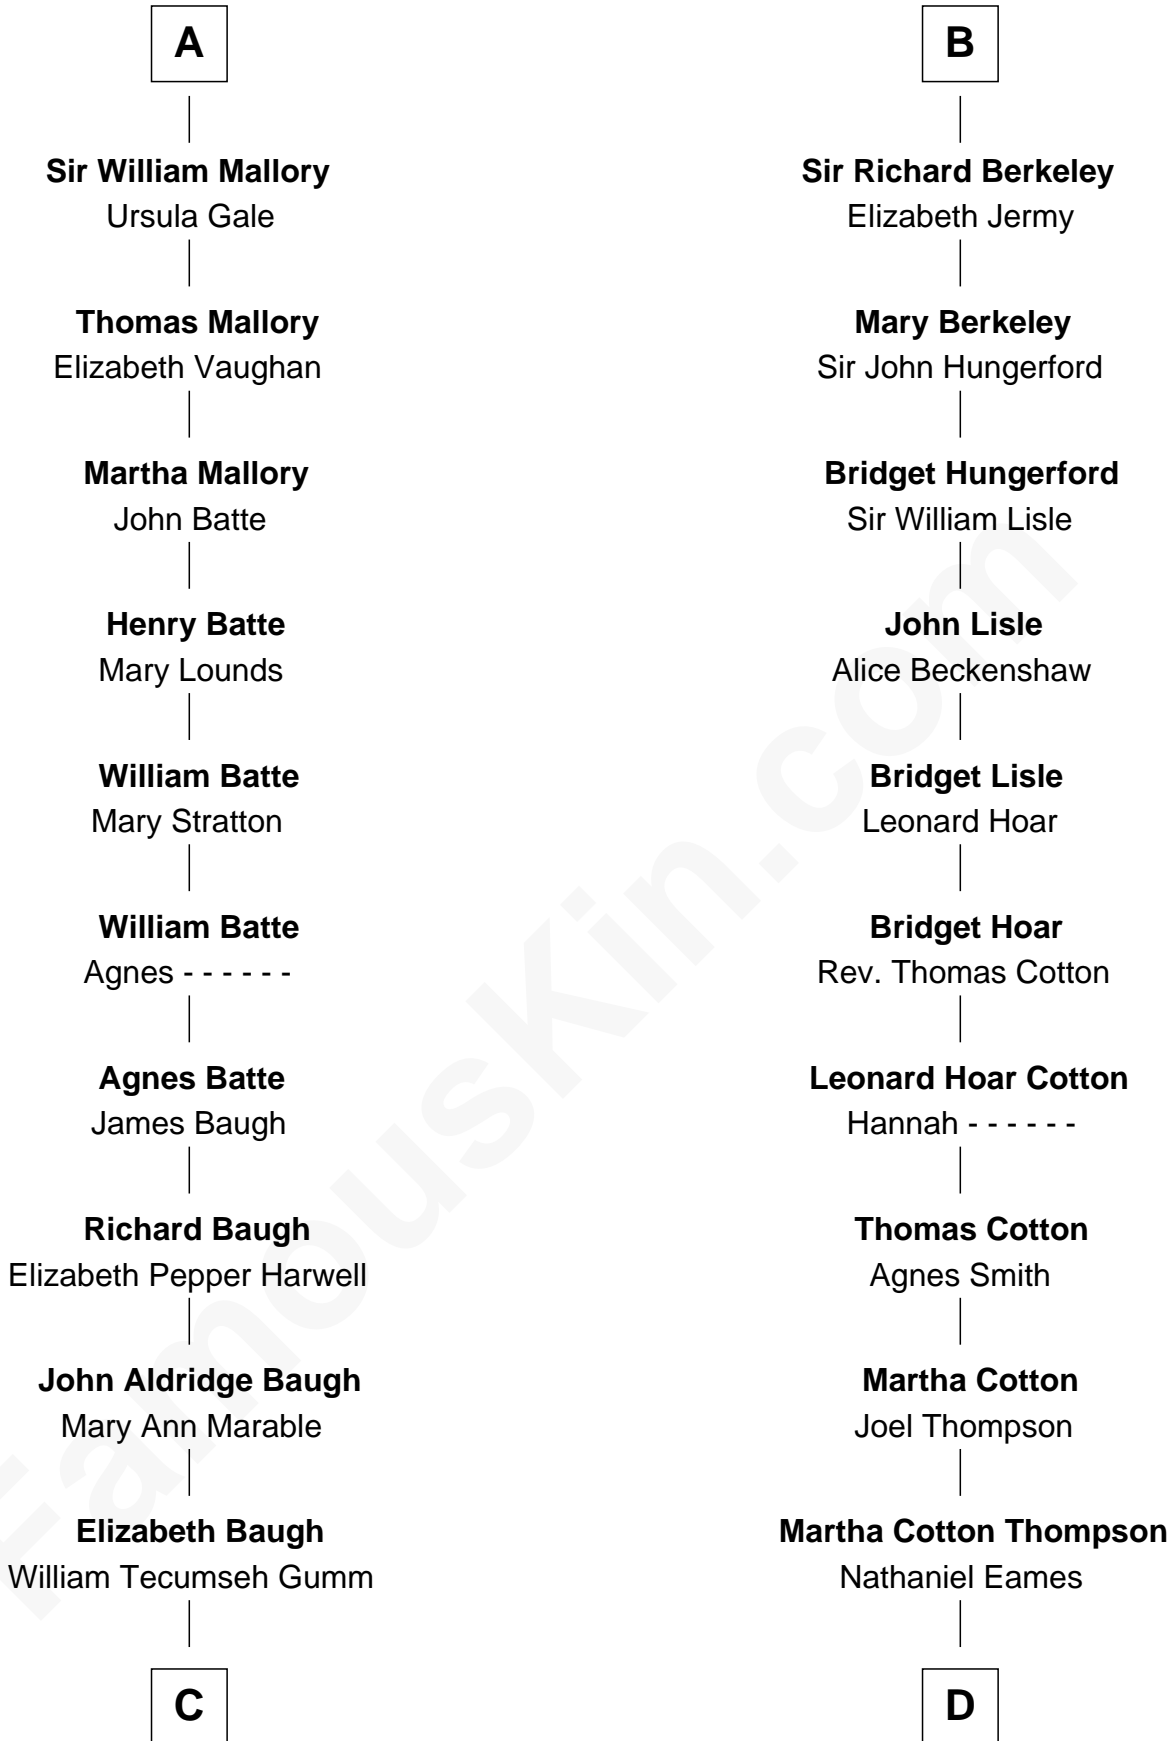

# FamousKin.com Relationship Chart of

**Judy Garland**

*Singer and Movie Actress*

18th cousin of

**Emma Eames**

*Opera Singer*

**Edmund Fitzalan**

Alice de Warenne

**C**

**Francis Avent Gumm**

Ethel Marian Milne

**Judy Garland**

*Singer and Movie Actress*

**D**

**Ithamer Bellows Eames**

Emma Hayden

**Emma Eames**

*Opera Singer*

FamousKin.com