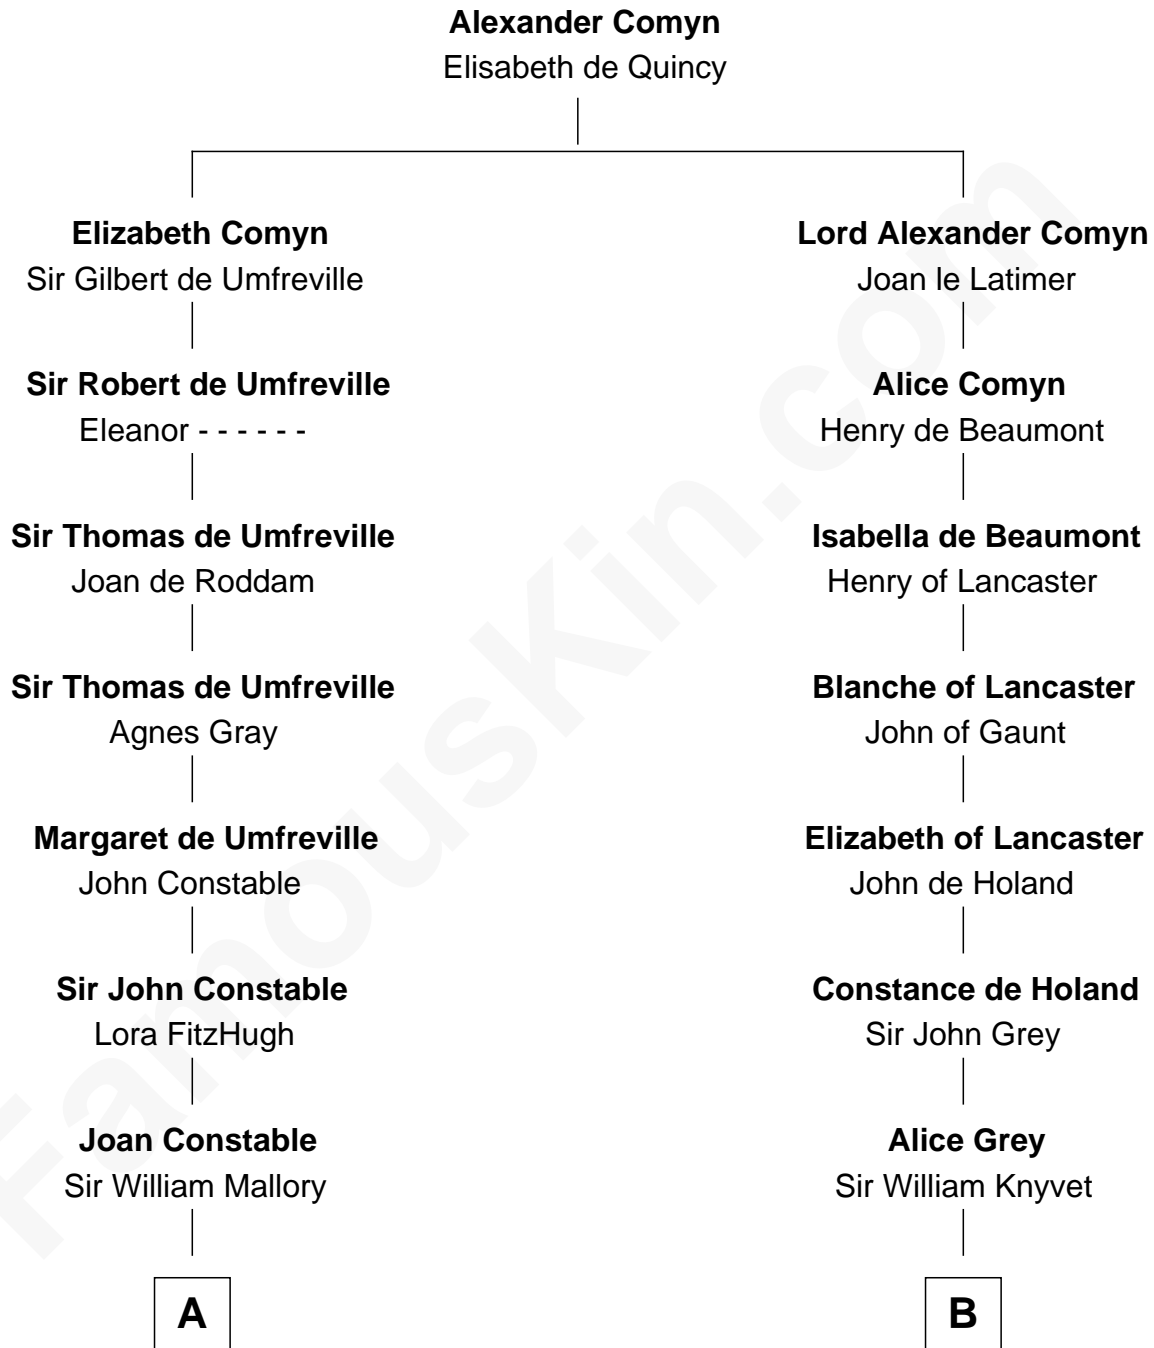

FamousKin.com Relationship Chart of

Judy Garland

Singer and Movie Actress

19th cousin 1 time removed of

Horace Gray

U.S. Supreme Court Justice

C

John Aldridge Baugh

Mary Ann Marable

Elizabeth Baugh

William Tecumseh Gumm

Francis Avent Gumm

Ethel Marian Milne

Judy Garland

Singer and Movie Actress

D