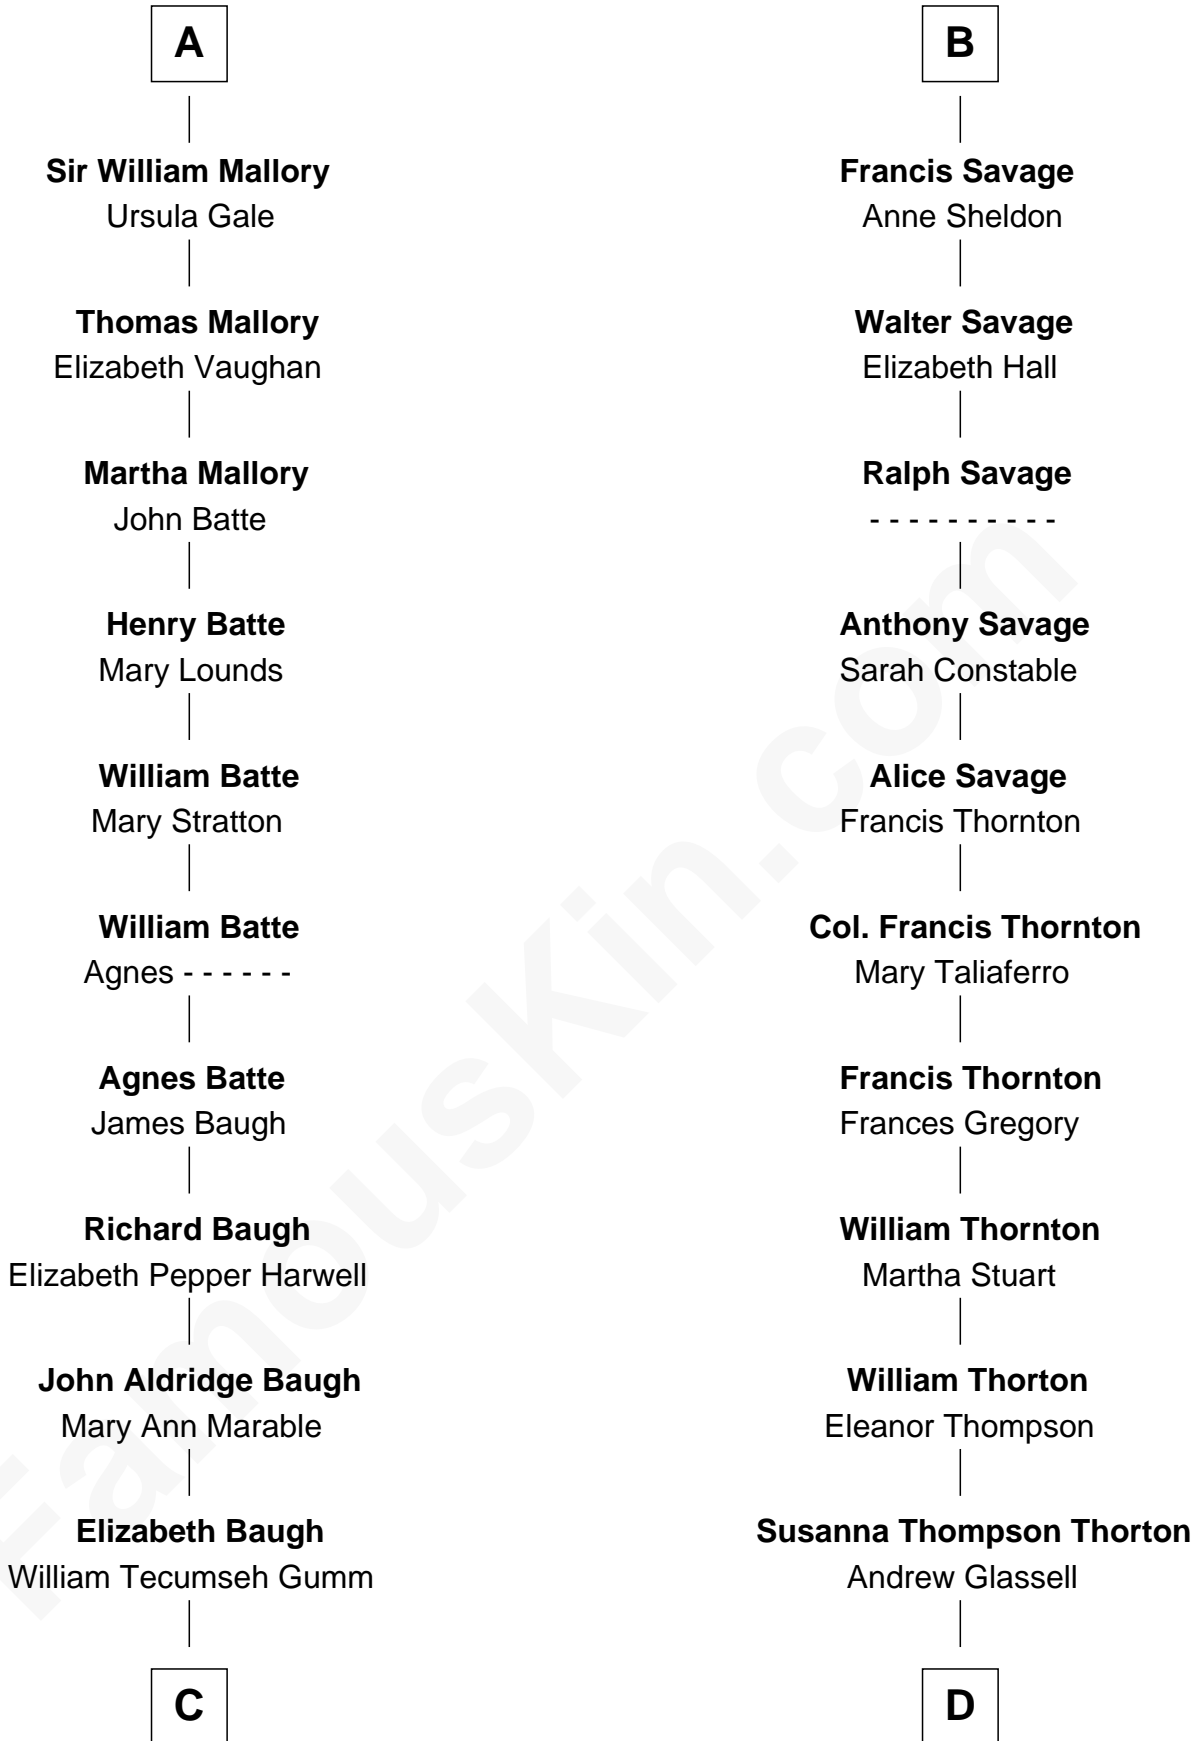

# FamousKin.com Relationship Chart of

**Judy Garland**

*Singer and Movie Actress*

18th cousin 1 time removed of

**General George S. Patton**

*U.S. Army - World War II*

**Edmund Fitzalan**

Alice de Warenne

**C**

**Francis Avent Gumm**

Ethel Marian Milne

**Judy Garland**

*Singer and Movie Actress*

**D**

**Susan Thornton Glassell**

George Smith Patton