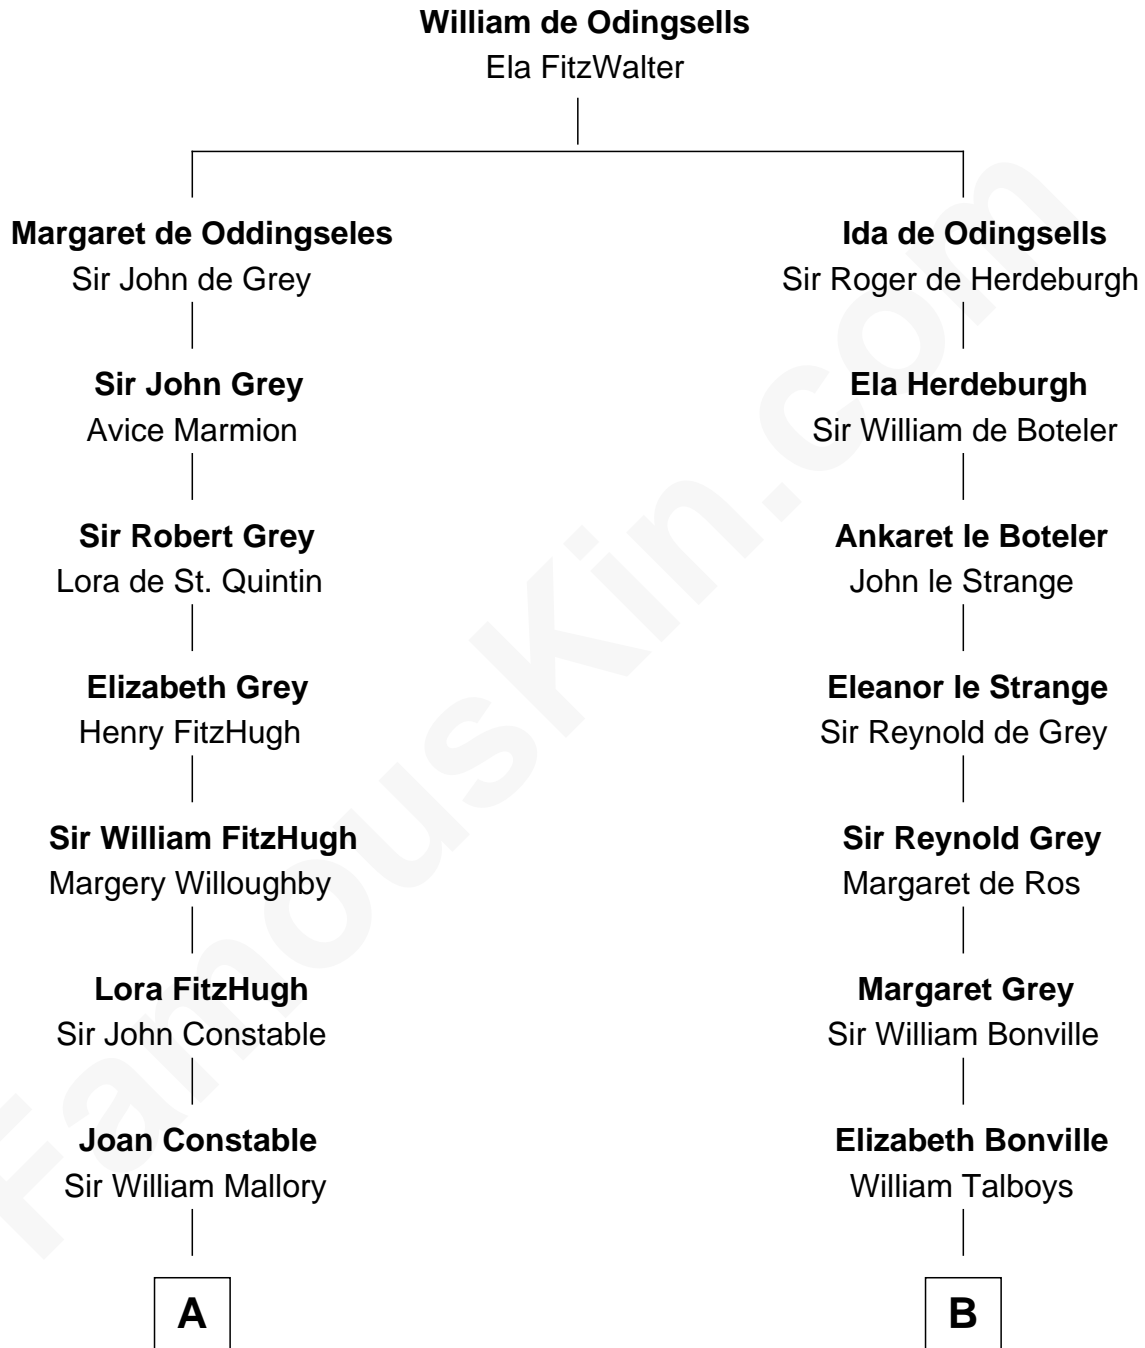

FamousKin.com Relationship Chart of

Judy Garland

Singer and Movie Actress

20th cousin 1 time removed of

General George S. Patton

U.S. Army - World War II

C

John Aldridge Baugh

Eleanor Thompson

William Thorton

Susanna Thompson Thorton

Andrew Glassell

Susan Thornton Glassell

George Smith Patton

George Smith Patton

Ruth Wilson