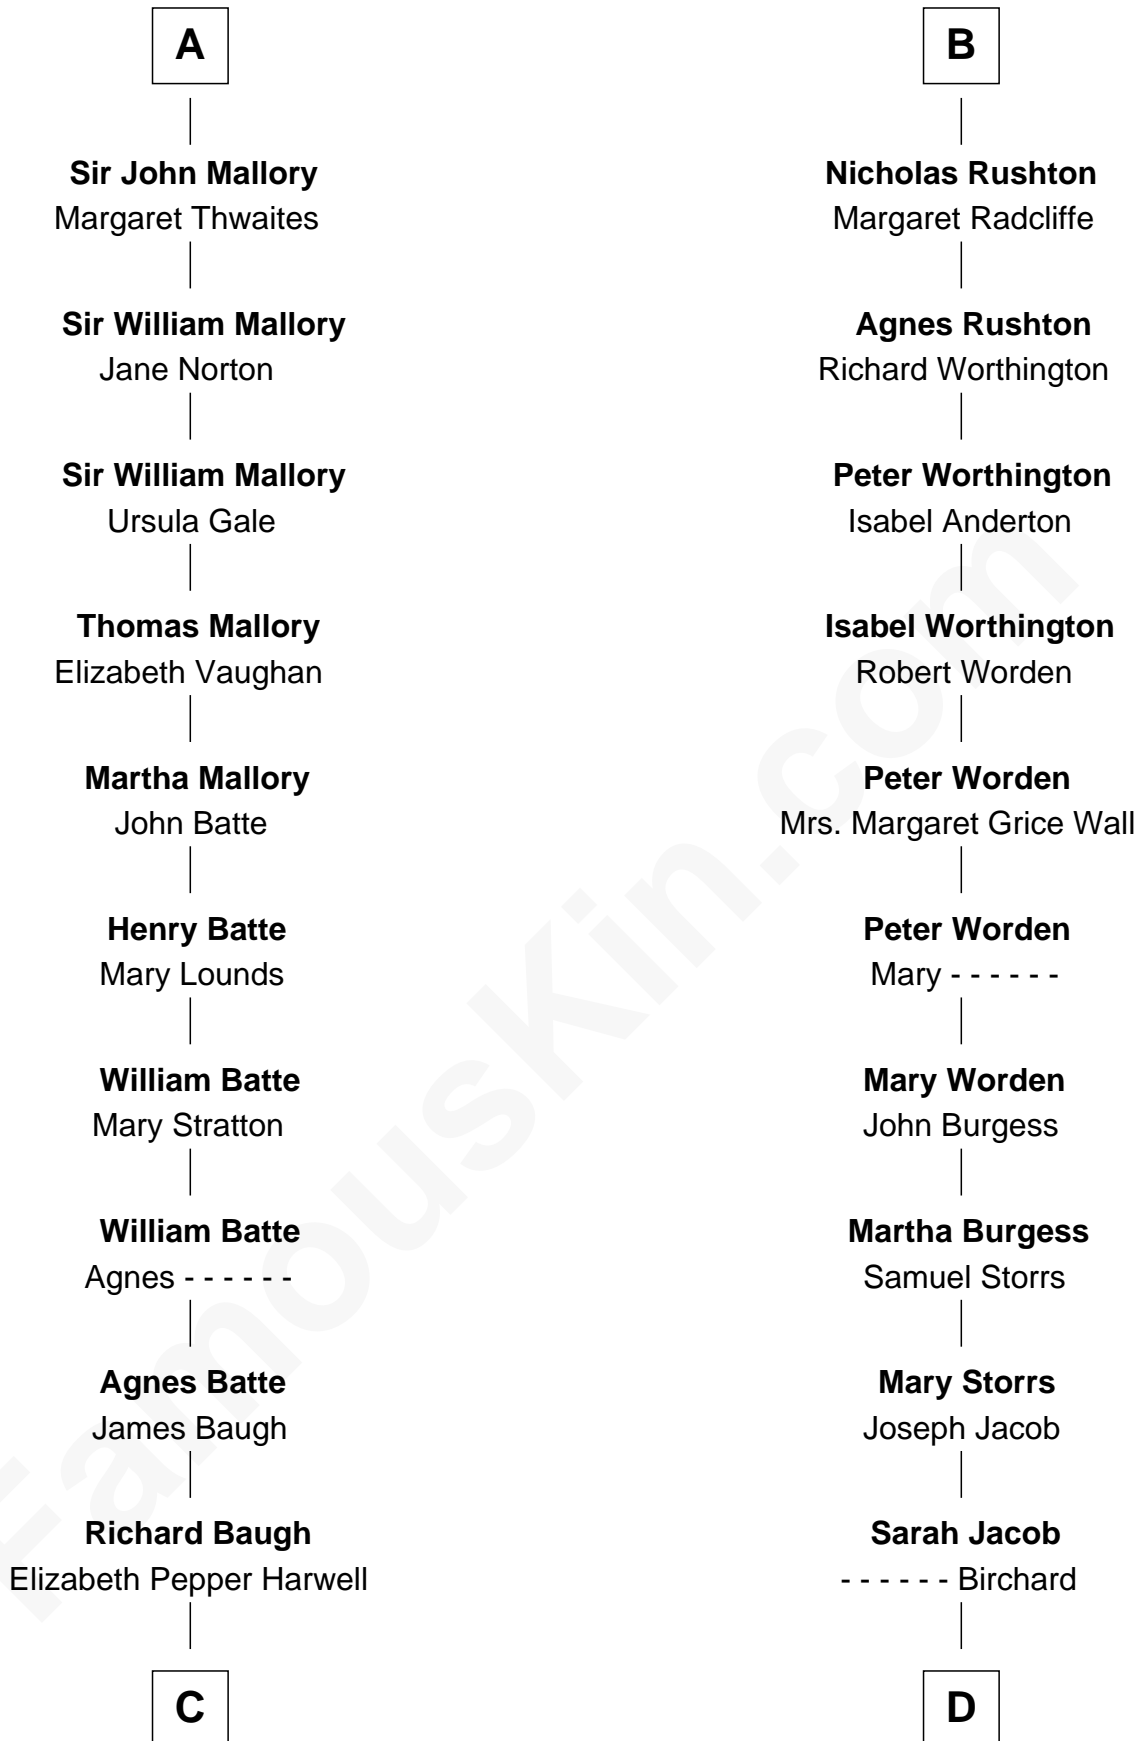

FamousKin.com Relationship Chart of

Judy Garland

Singer and Movie Actress

19th cousin 1 time removed of

Rutherford B. Hayes

19th U.S. President

C

John Aldridge Baugh

Mary Ann Marable

Elizabeth Baugh

William Tecumseh Gumm

Francis Avent Gumm

Ethel Marian Milne

Judy Garland

Singer and Movie Actress

D

Roger Cornwall alias Birchard

Drusilla Austin

Sophia Birchard

Rutherford Hayes

Rutherford B. Hayes

19th U.S. President

FamousKin.com