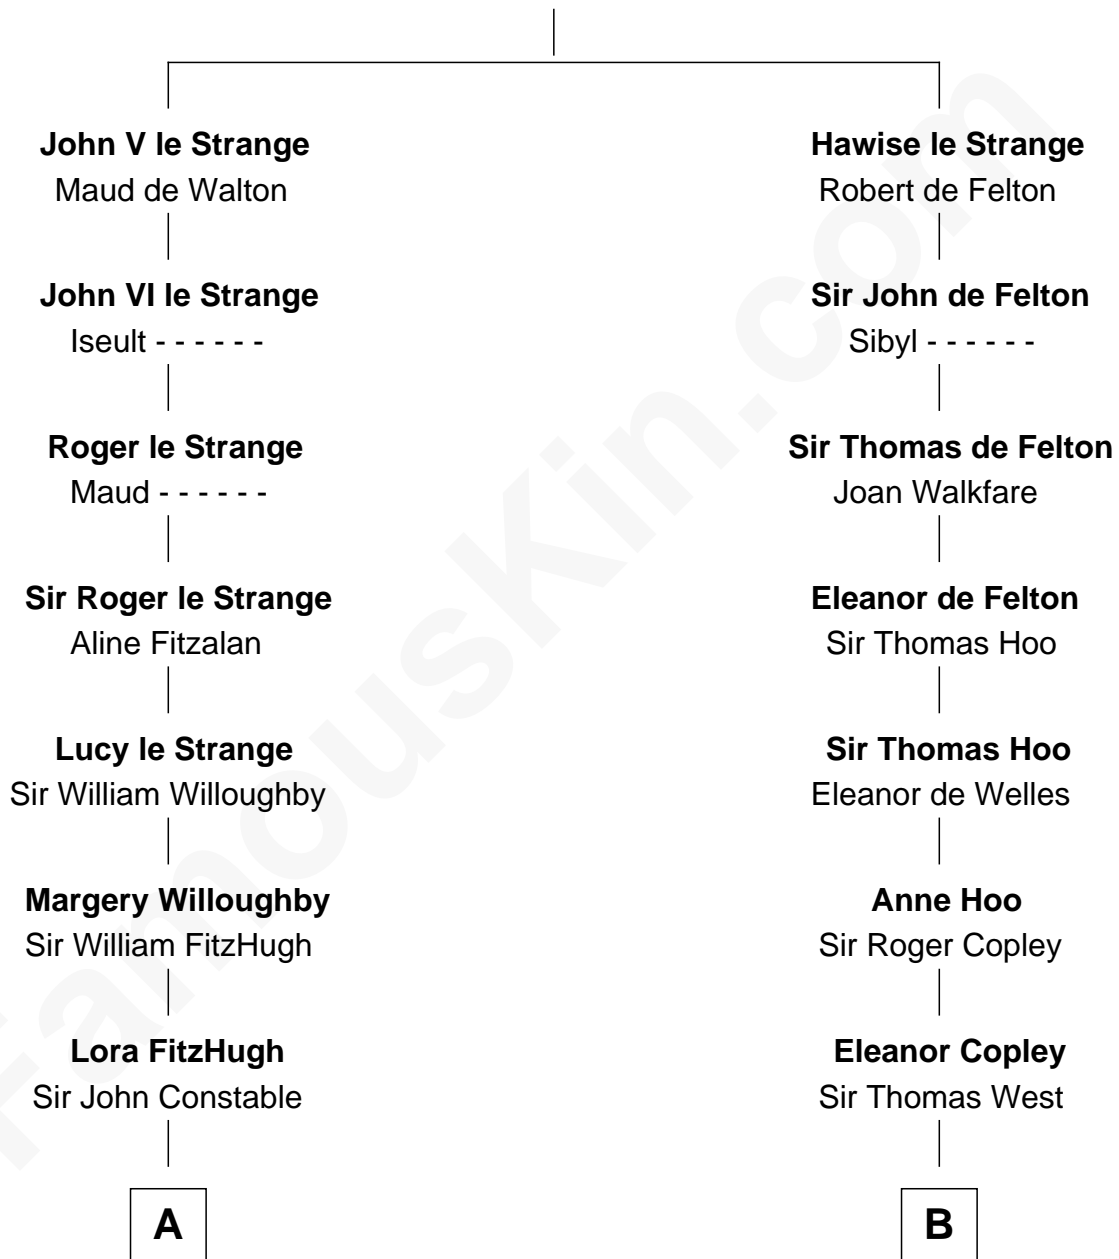

# FamousKin.com Relationship Chart of

**Judy Garland**

*Singer and Movie Actress*

21st cousin of

**Nelson Rockefeller**

*41st U.S. Vice-President*

**John IV le Strange**

Joan de Somery

**C**

**Richard Baugh**  
Elizabeth Pepper Harwell

**John Aldridge Baugh**  
Mary Ann Marable

**Elizabeth Baugh**  
William Tecumseh Gumm

**Francis Avent Gumm**  
Ethel Marian Milne

**Judy Garland**  
*Singer and Movie Actress*

**D**

**Lucy Avery**  
Godfrey Lewis Rockefeller

**William Avery Rockefeller**  
Eliza Davison

**John Davison Rockefeller**  
Laura Celestia Spelman

**John Davison Rockefeller**  
Abby Greene Aldrich

**Nelson Rockefeller**  
*41st U.S. Vice-President*