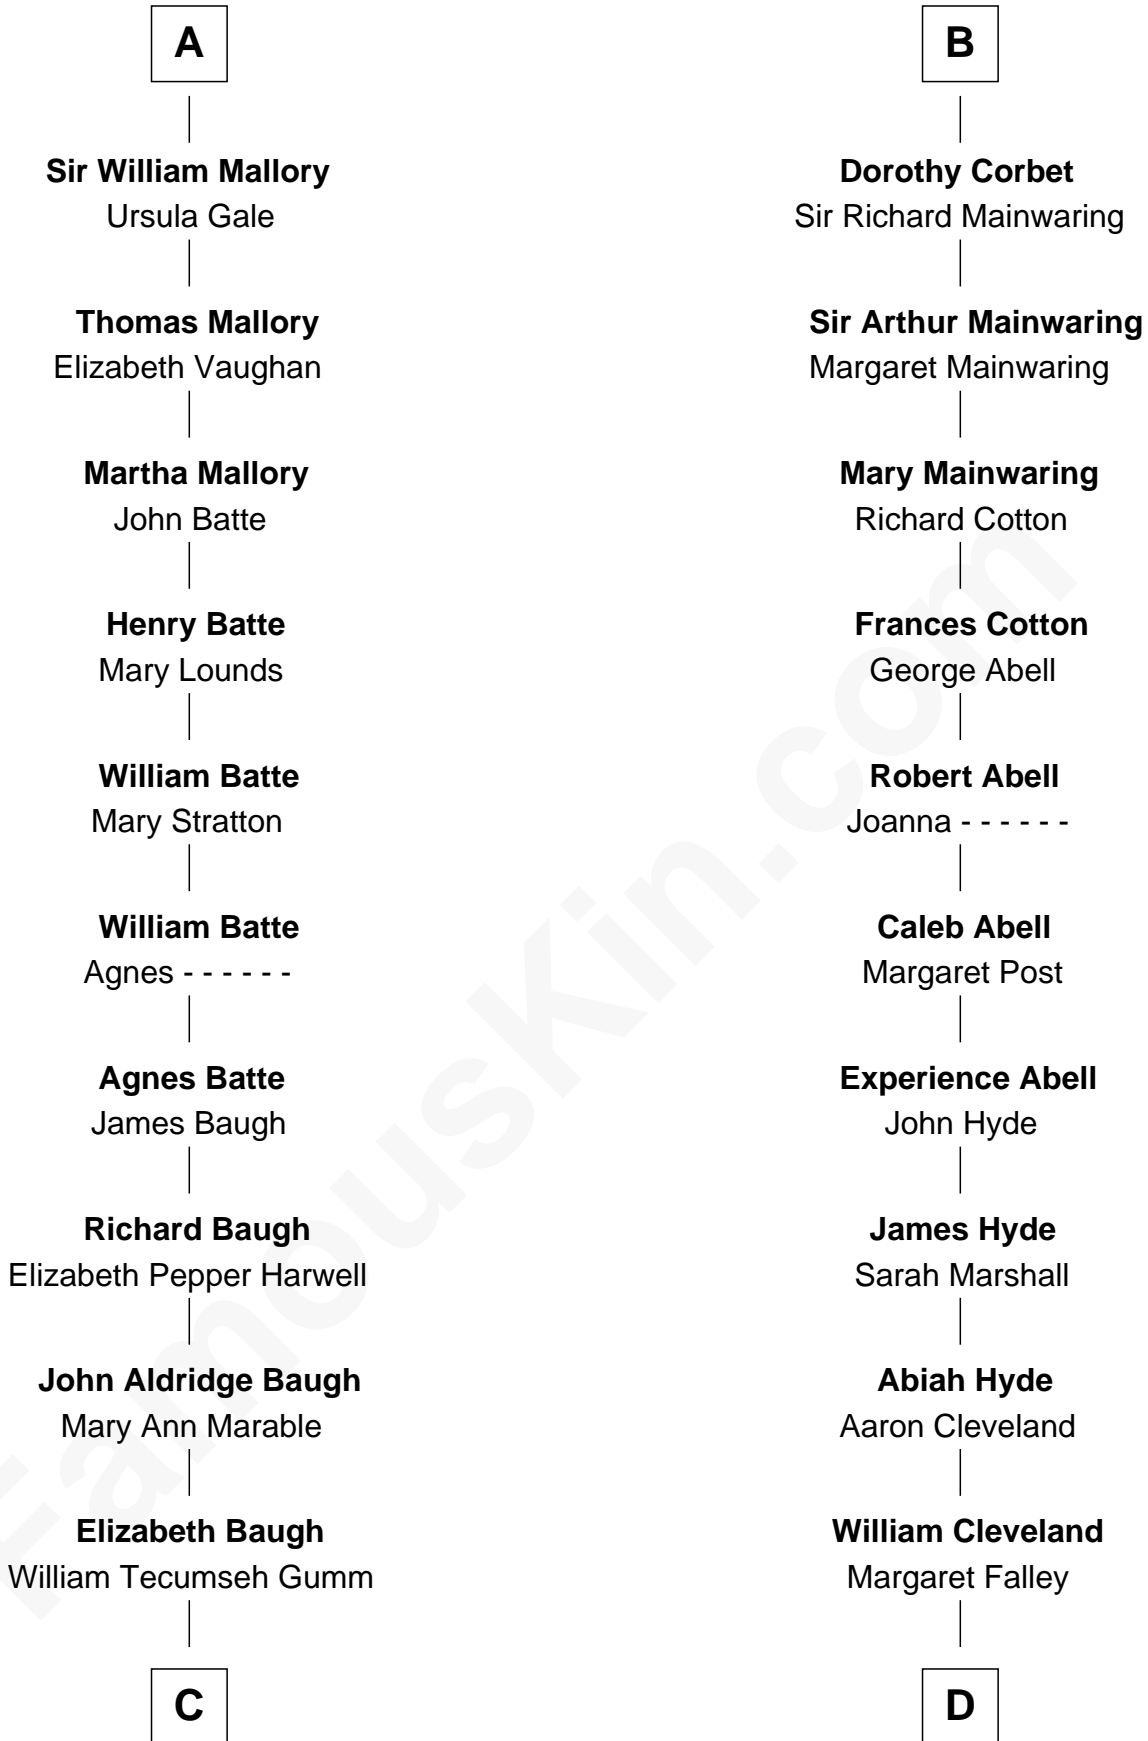

FamousKin.com Relationship Chart of

Judy Garland

Singer and Movie Actress

18th cousin of

Grover Cleveland

22nd and 24th U.S. President

Edmund Fitzalan

Alice de Warenne

Eleanor Plantagenet

Sir Richard Fitzalan

Elizabeth de Bohun

Joan Fitzalan

Sir William Beauchamp

Joan Beauchamp

James Butler

Elizabeth Butler

John Talbot

Ann Talbot

Sir Henry Vernon

Elizabeth Vernon

Sir Robert Corbet

B

C

Francis Avent Gumm

Ethel Marian Milne

Judy Garland

Singer and Movie Actress

D

Rev. Richard Falley Cleveland

Ann Neal

Grover Cleveland

22nd and 24th U.S. President