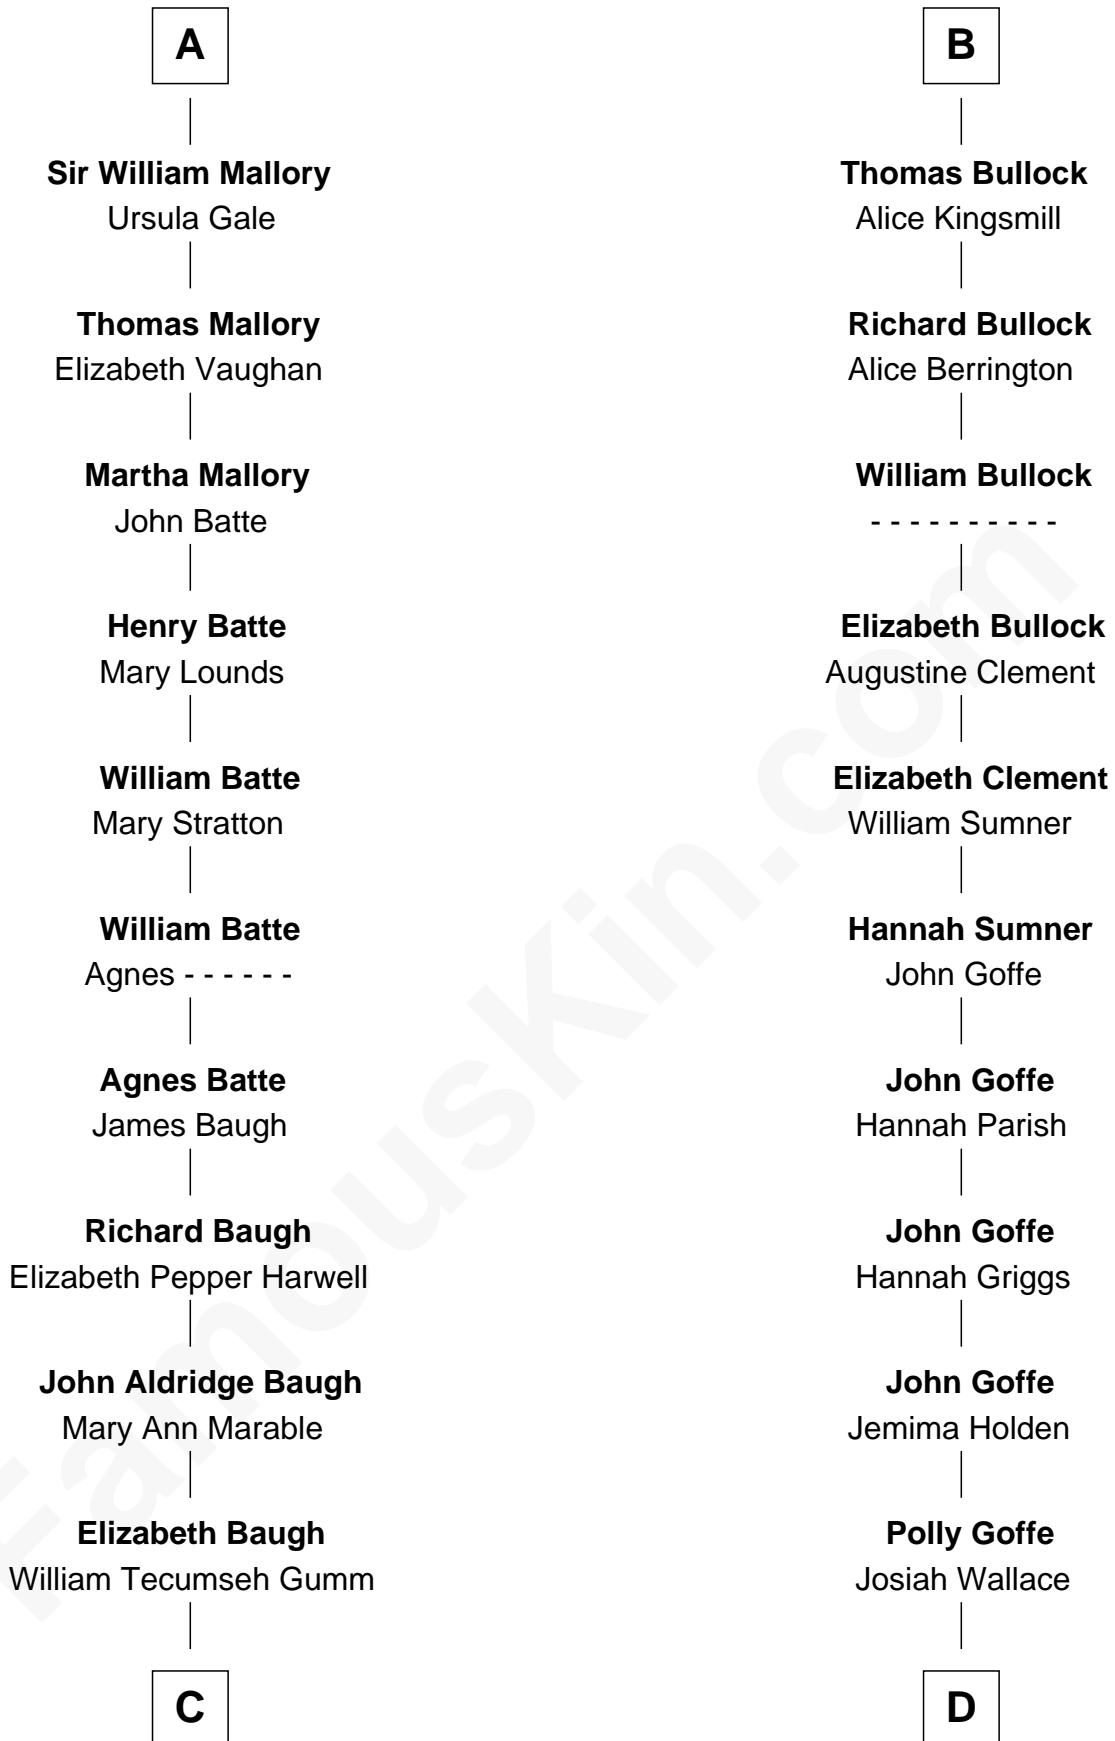

FamousKin.com

Relationship Chart of

Judy Garland

Singer and Movie Actress

18th cousin 2 times removed of

Lou (Henry) Hoover

First Lady of President Herbert Hoover

C

Phineas Weed

Florence Ida Weed

Charles Delano Henry

Lou (Henry) Hoover

First Lady of Herbert Hoover

FamousKin.com