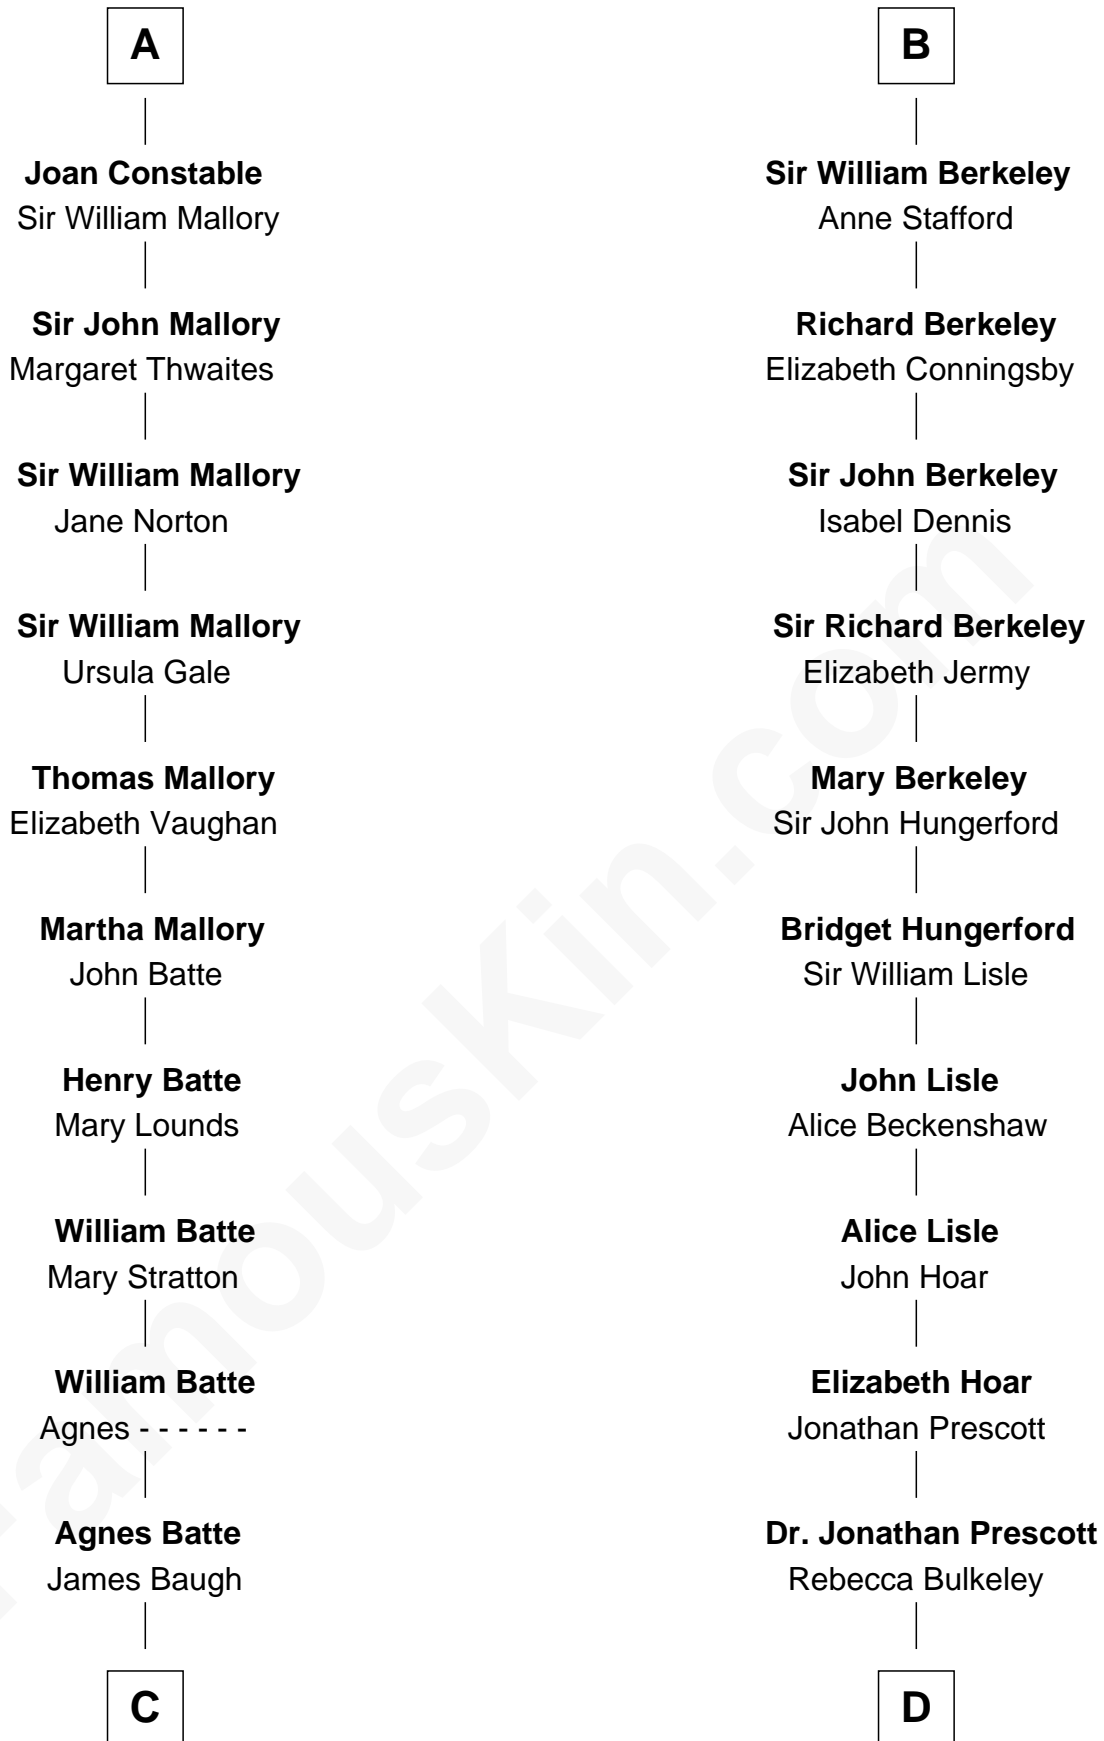

# FamousKin.com Relationship Chart of

**Judy Garland**

*Singer and Movie Actress*

18th cousin 3 times removed of

**Samuel Prescott**

*Completed Paul Revere's Midnight Ride*

**C**

**Richard Baugh**  
Elizabeth Pepper Harwell

**John Aldridge Baugh**  
Mary Ann Marable

**Elizabeth Baugh**  
William Tecumseh Gumm

**Francis Avent Gumm**  
Ethel Marian Milne

**Judy Garland**  
*Singer and Movie Actress*

**D**

**Dr. Abel Prescott**  
Abigail Brigham

**Samuel Prescott**  
*Completed Paul Revere's Ride*

FamousKin.com