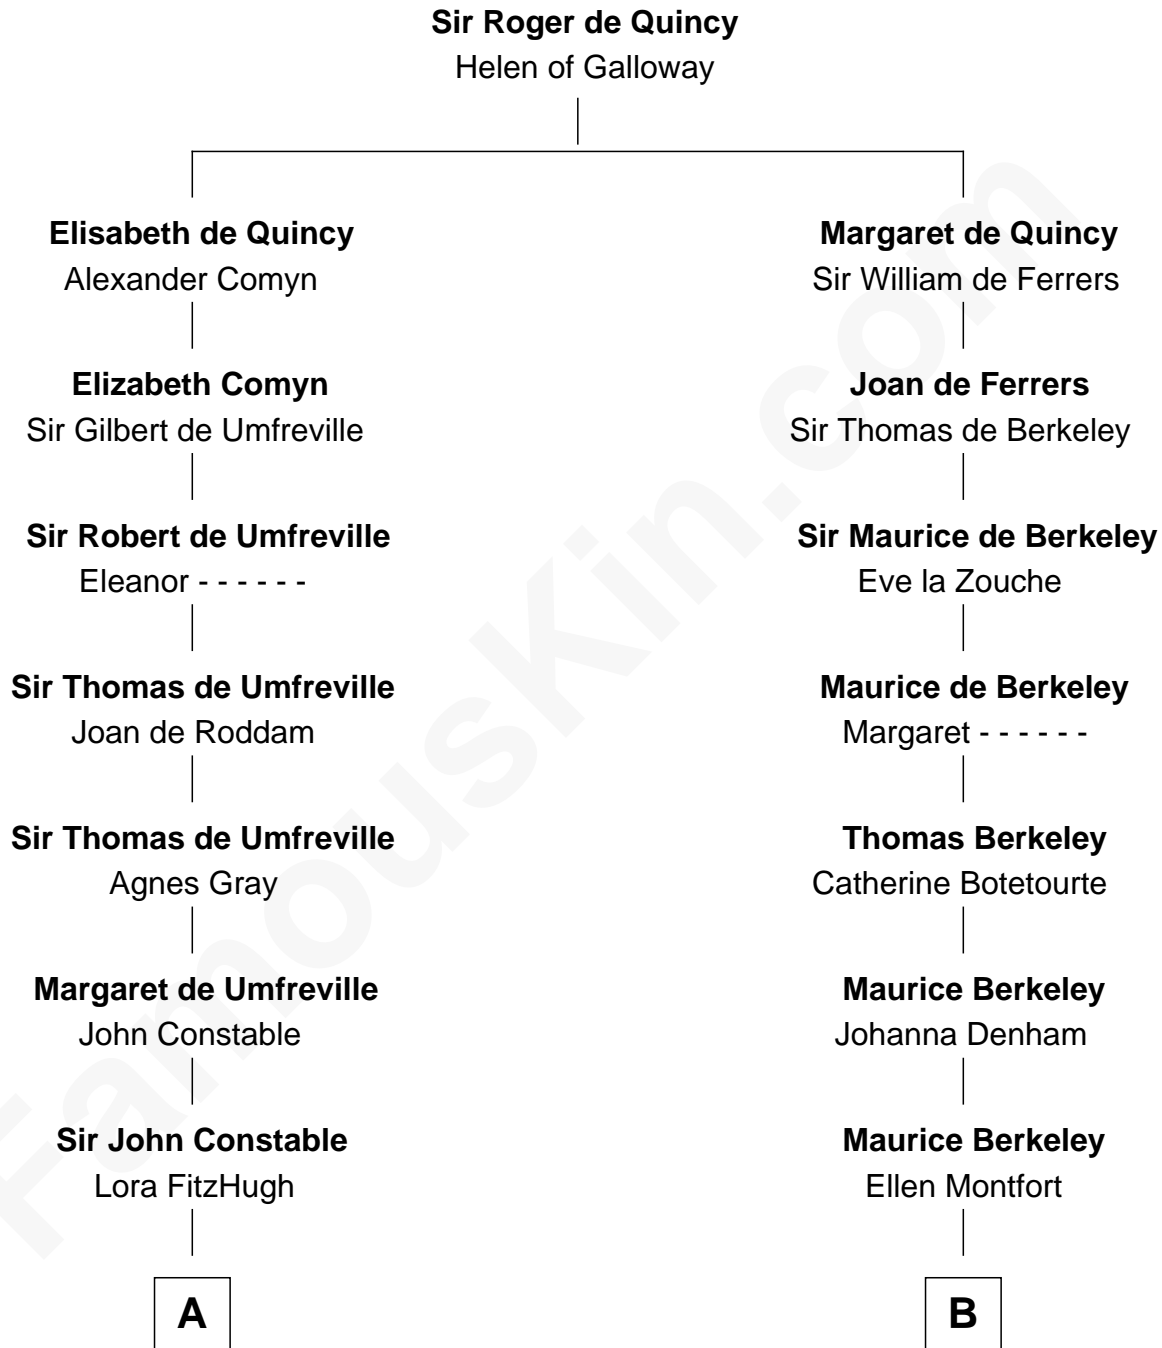

# FamousKin.com Relationship Chart of

**Judy Garland**

*Singer and Movie Actress*

18th cousin 3 times removed of

**Samuel Prescott**

*Completed Paul Revere's Midnight Ride*

**C**

**Richard Baugh**  
Elizabeth Pepper Harwell

**John Aldridge Baugh**  
Mary Ann Marable

**Elizabeth Baugh**  
William Tecumseh Gumm

**Francis Avent Gumm**  
Ethel Marian Milne

**Judy Garland**  
*Singer and Movie Actress*

**D**

**Dr. Abel Prescott**  
Abigail Brigham

**Samuel Prescott**  
*Completed Paul Revere's Ride*

FamousKin.com