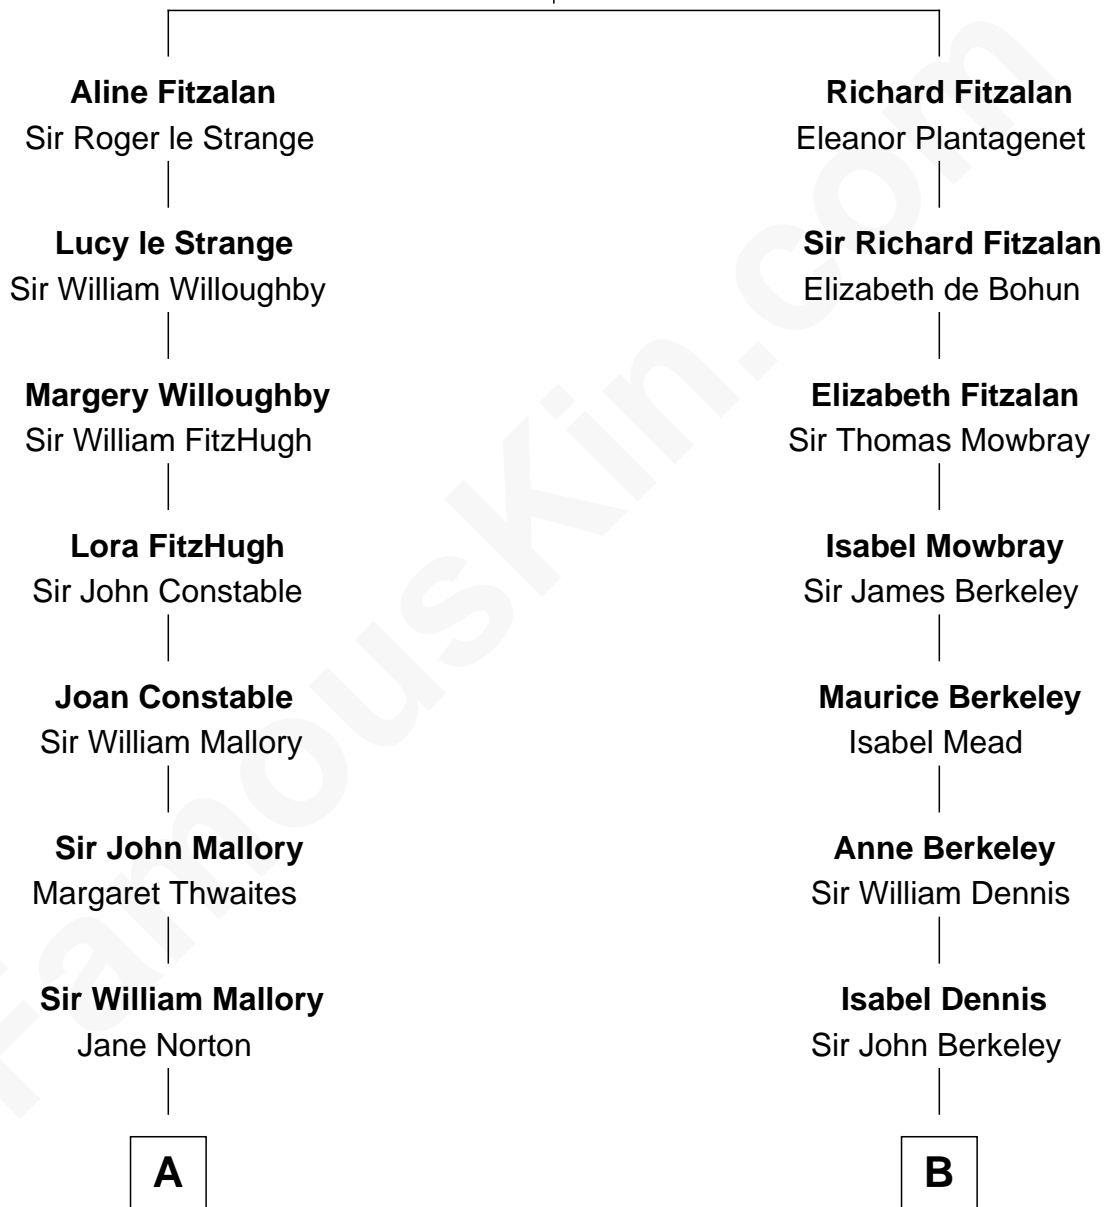

FamousKin.com Relationship Chart of

Judy Garland

Singer and Movie Actress

15th cousin 3 times removed of

Samuel Prescott

Completed Paul Revere's Midnight Ride

Edmund Fitzalan

Alice de Warenne