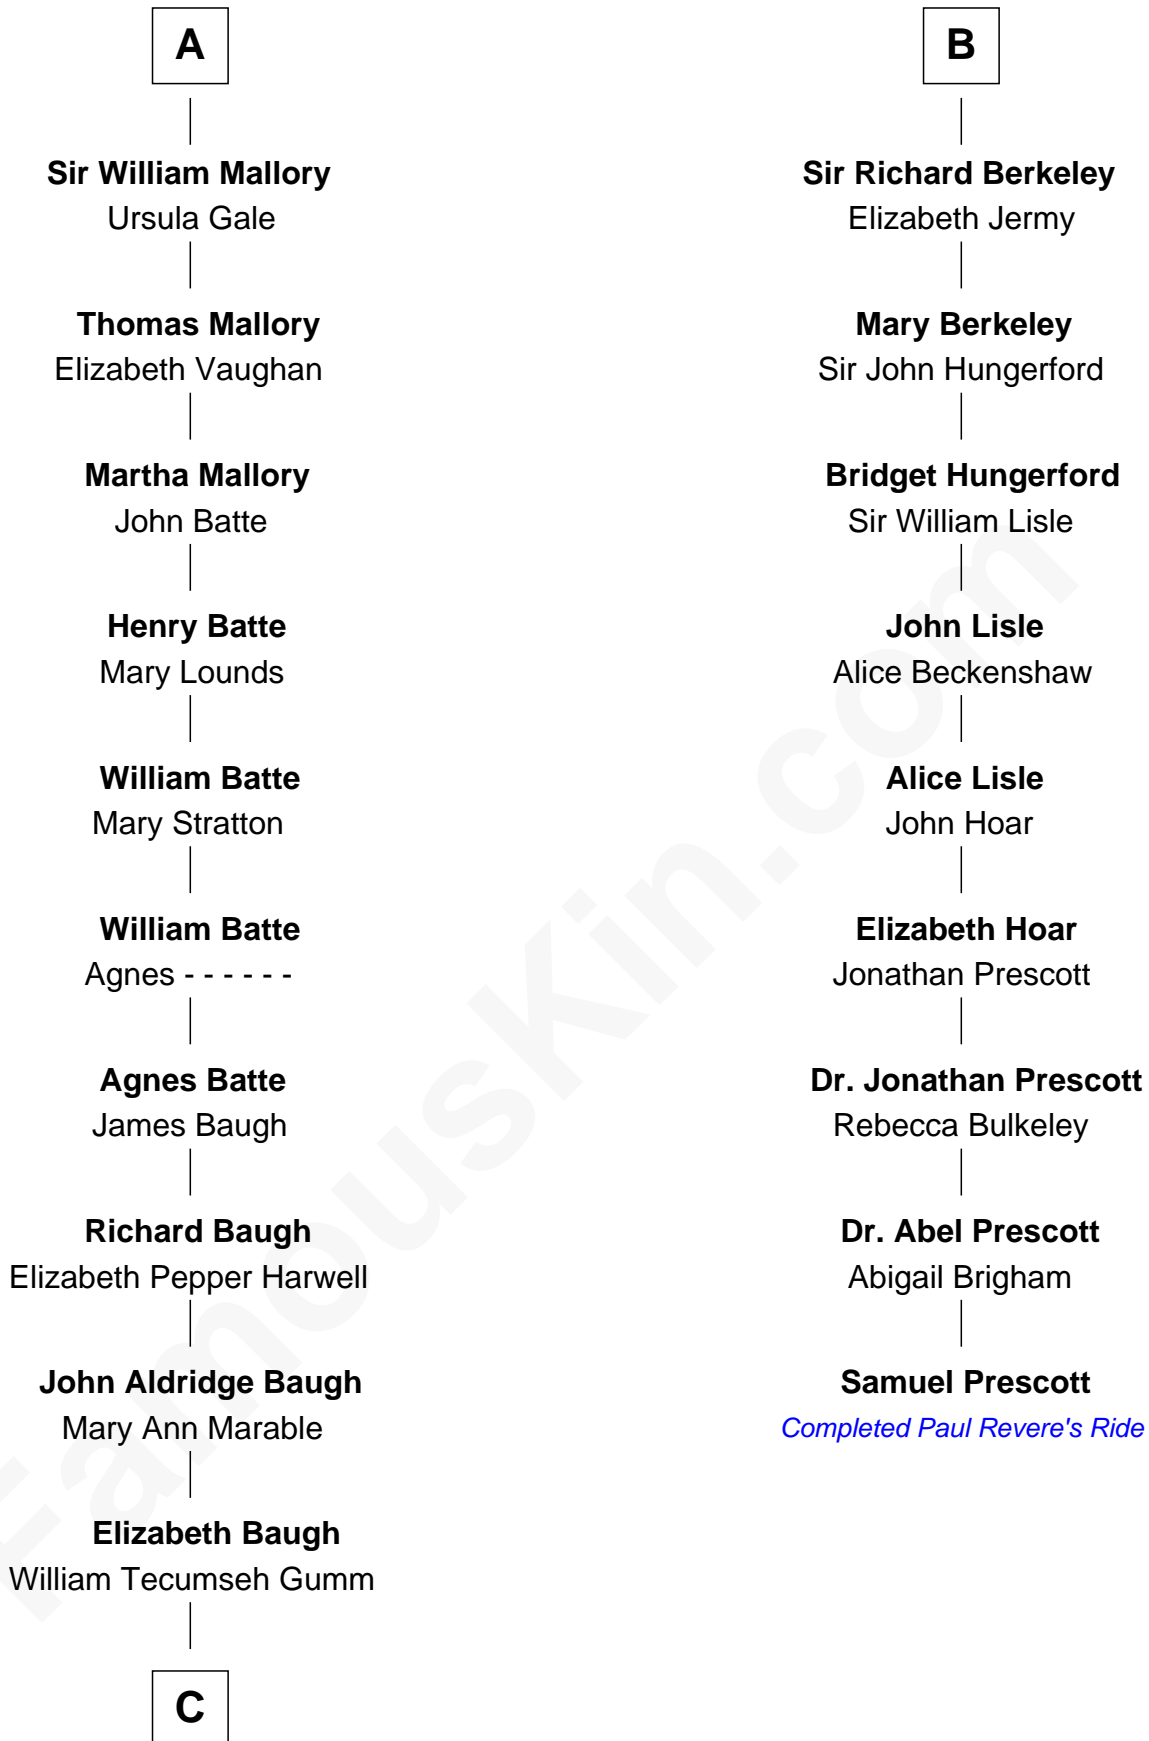

FamousKin.com Relationship Chart of

Judy Garland

Singer and Movie Actress

15th cousin 3 times removed of

Samuel Prescott

Completed Paul Revere's Midnight Ride

Edmund Fitzalan

Alice de Warenne