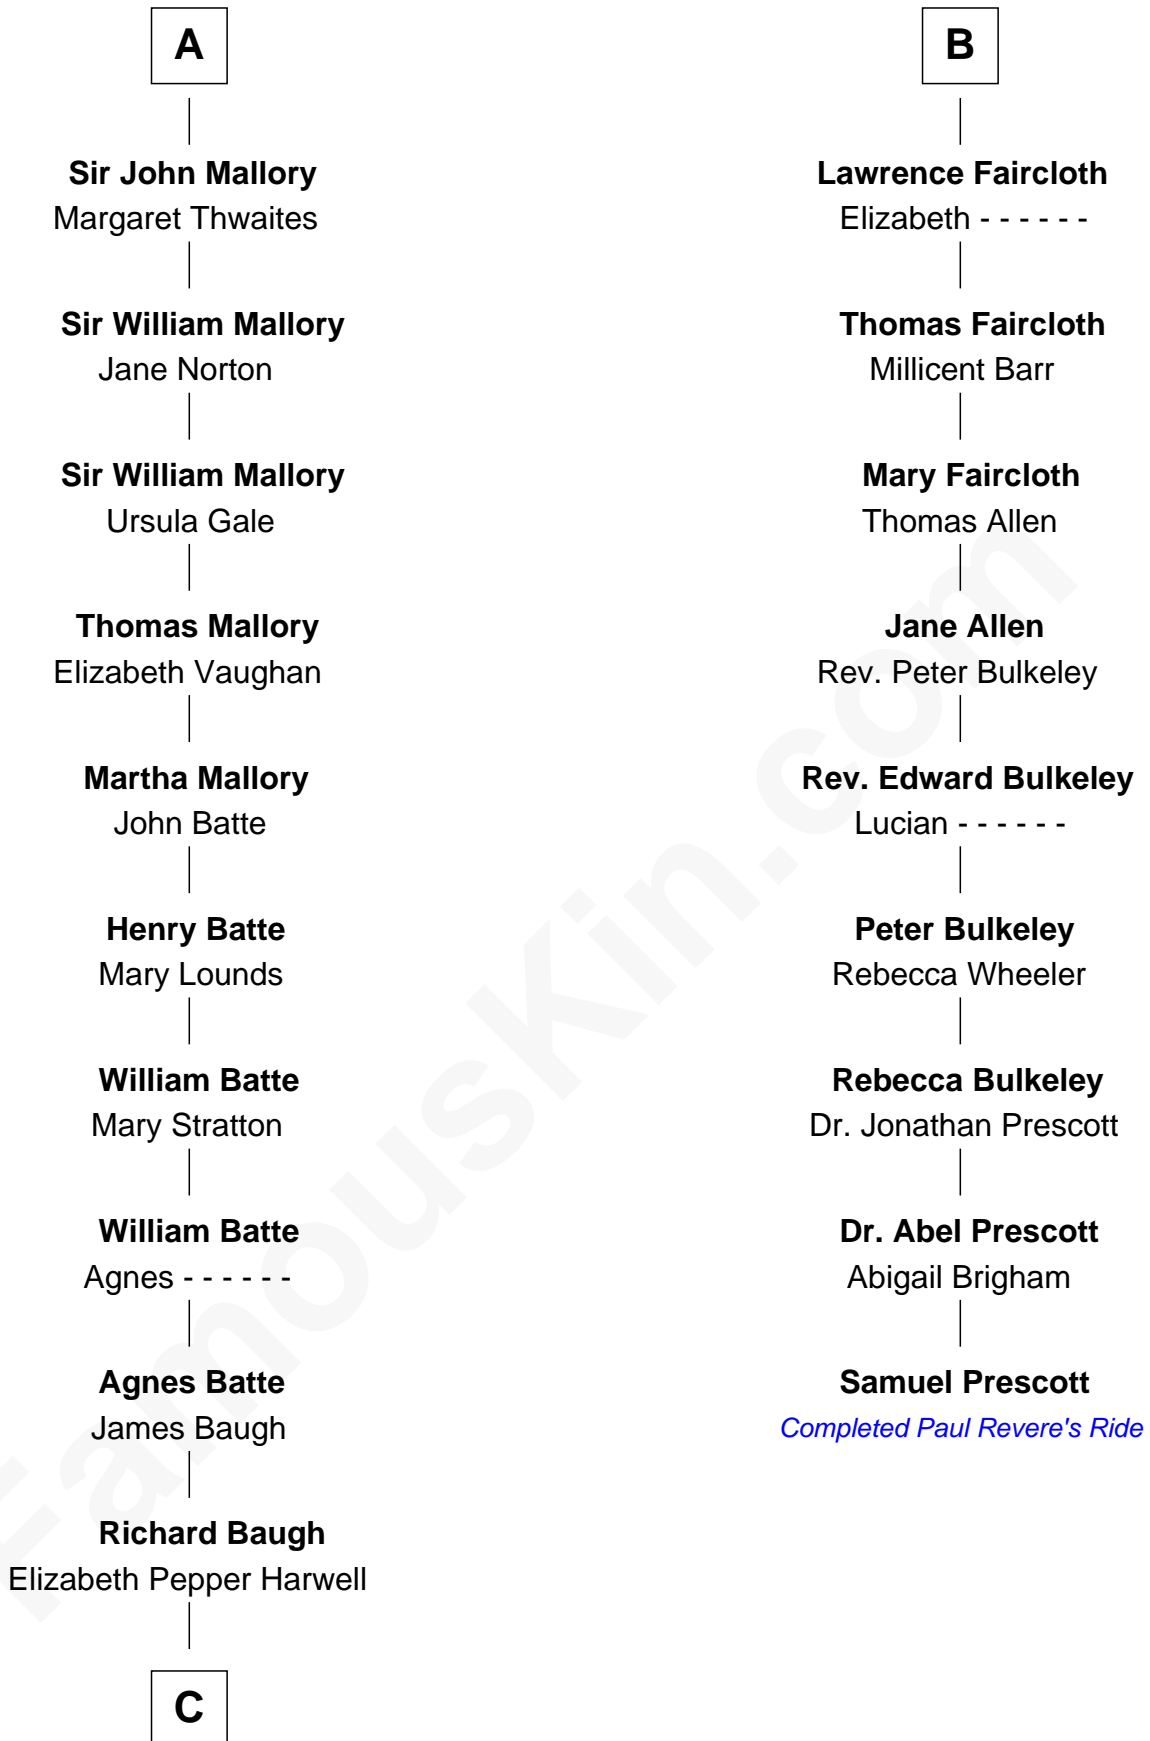

FamousKin.com Relationship Chart of

Judy Garland

Singer and Movie Actress

15th cousin 5 times removed of

Samuel Prescott

Completed Paul Revere's Midnight Ride

C

—
John Aldridge Baugh

Mary Ann Marable

—
Elizabeth Baugh

William Tecumseh Gumm

—
Francis Avent Gumm

Ethel Marian Milne

—
Judy Garland

Singer and Movie Actress

FamousKin.com