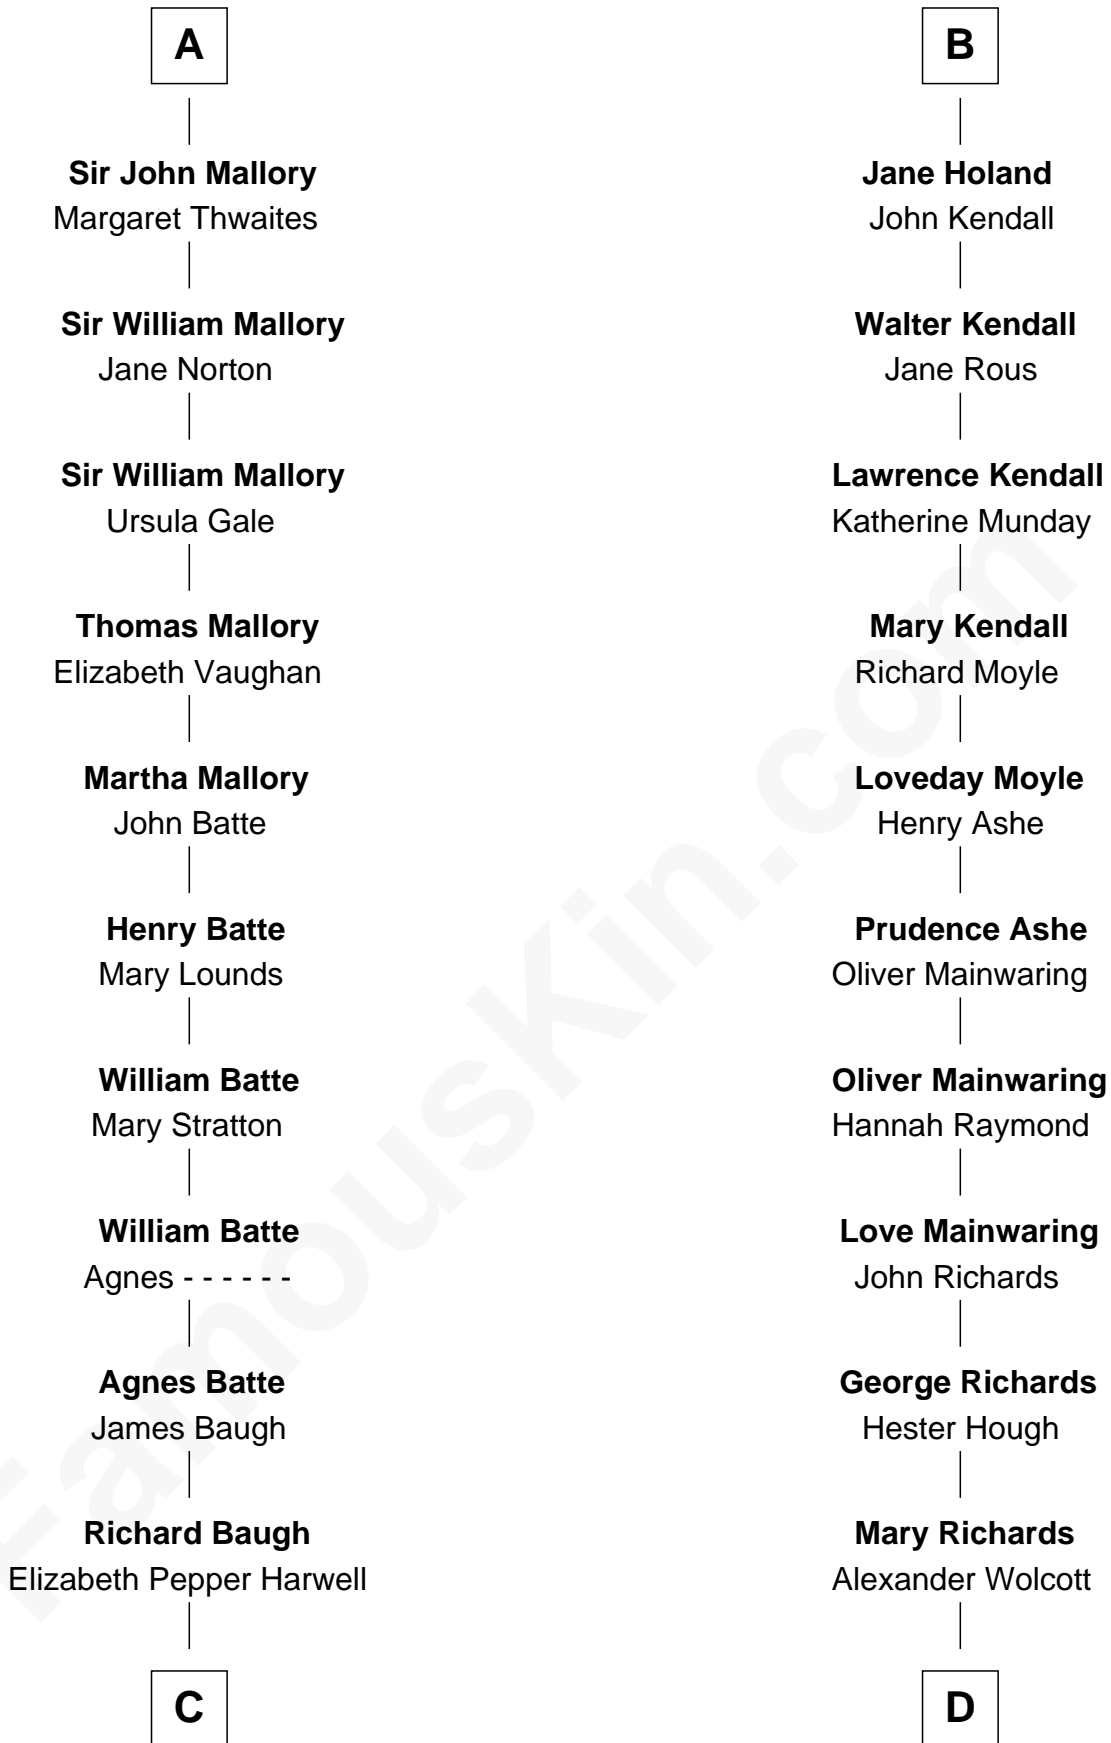

# FamousKin.com Relationship Chart of

**Judy Garland**

*Singer and Movie Actress*

20th cousin 1 time removed of

**Juliette Gordon Low**

*Founder of the Girl Scouts*

**Alexander Comyn**  
Elisabeth de Quincy

**C**

**John Aldridge Baugh**

Mary Ann Marable

**Elizabeth Baugh**

William Tecumseh Gumm

**Francis Avent Gumm**

Ethel Marian Milne

**Judy Garland**