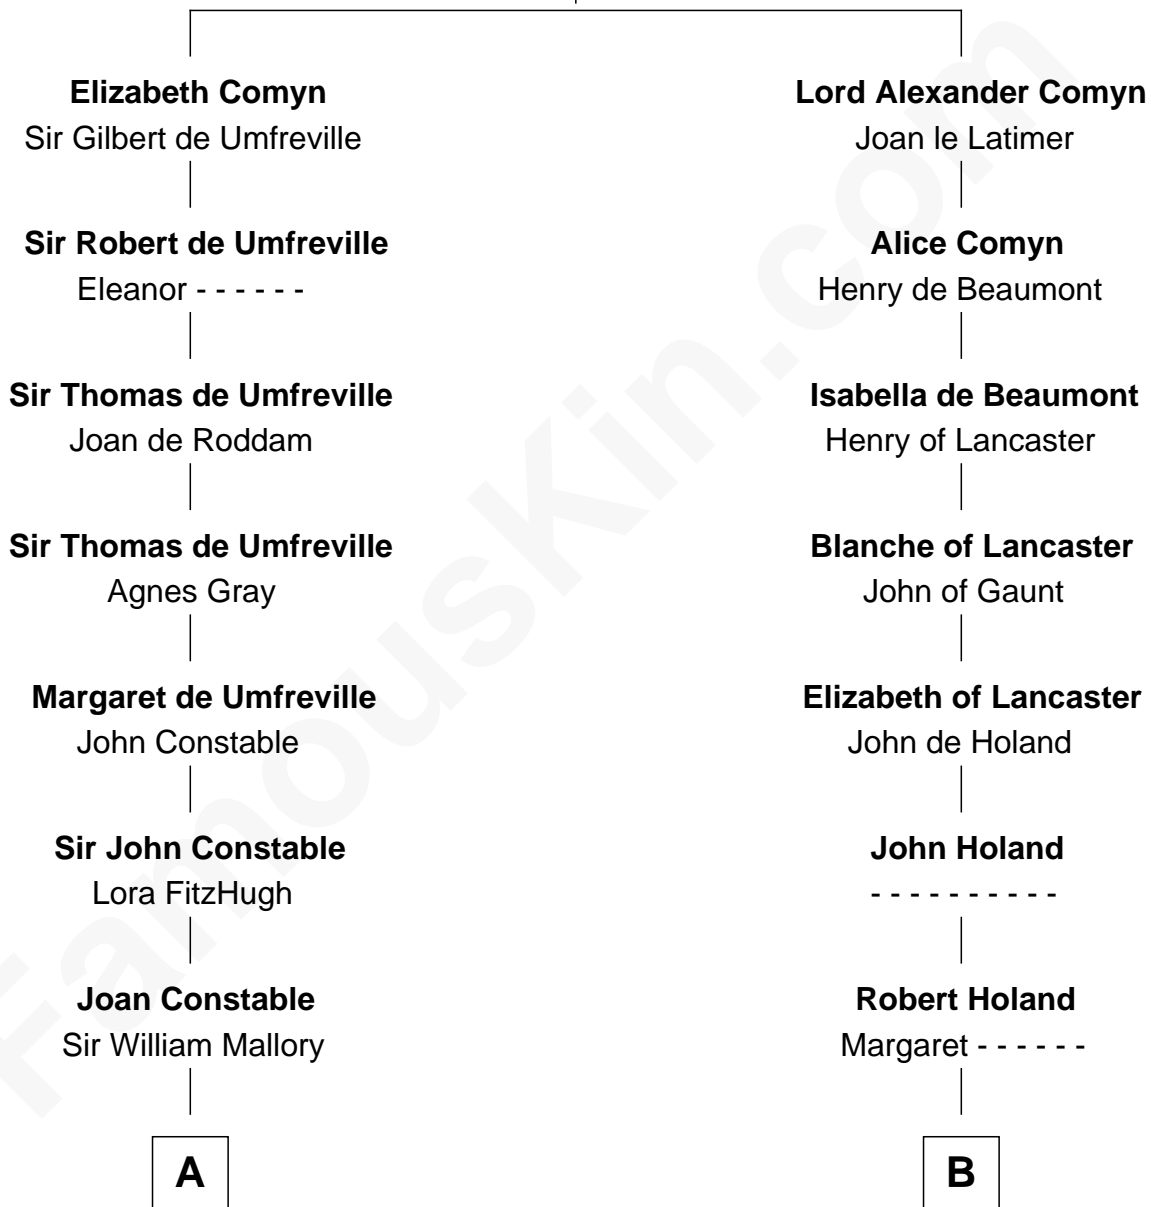

# FamousKin.com Relationship Chart of

**Judy Garland**

*Singer and Movie Actress*

20th cousin 1 time removed of

**Juliette Gordon Low**

*Founder of the Girl Scouts*

**Alexander Comyn**  
Elisabeth de Quincy

**C**

**John Aldridge Baugh**

Mary Ann Marable

**Elizabeth Baugh**

William Tecumseh Gumm

**Francis Avent Gumm**

Ethel Marian Milne

**Judy Garland**