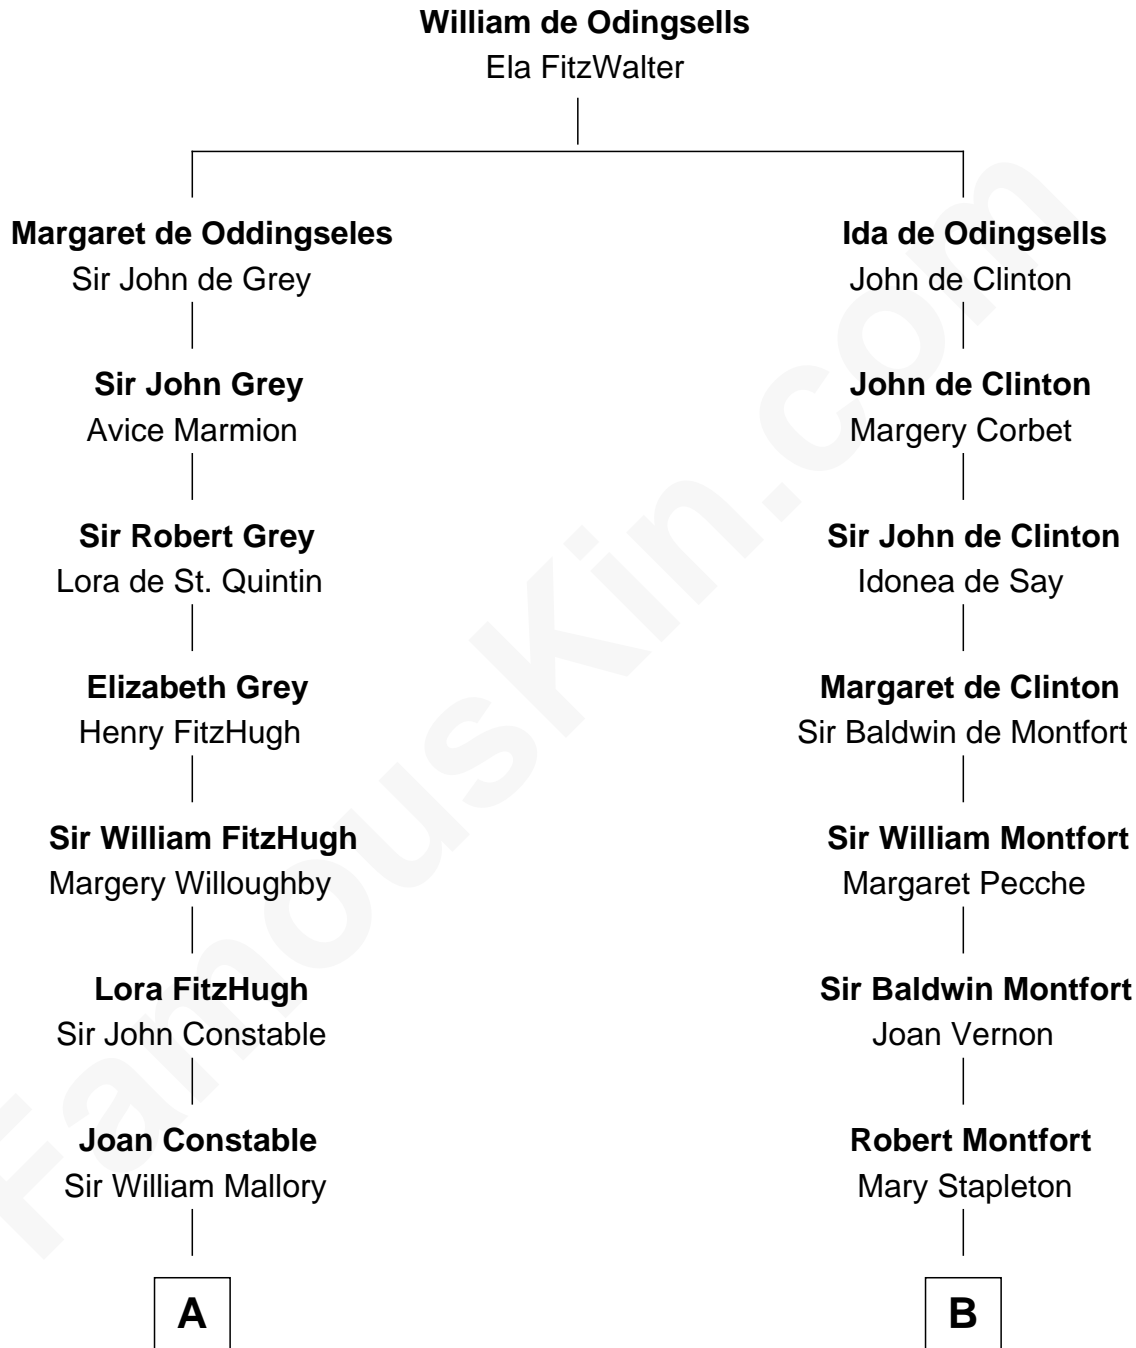

FamousKin.com

Relationship Chart of

Judy Garland

Singer and Movie Actress

19th cousin 1 time removed of

Stephen A. Douglas

Participated in Lincoln-Douglas Debates

C

John Aldridge Baugh

Mary Ann Marable

Elizabeth Baugh

William Tecumseh Gumm

Francis Avent Gumm

Ethel Marian Milne

Judy Garland

Singer and Movie Actress