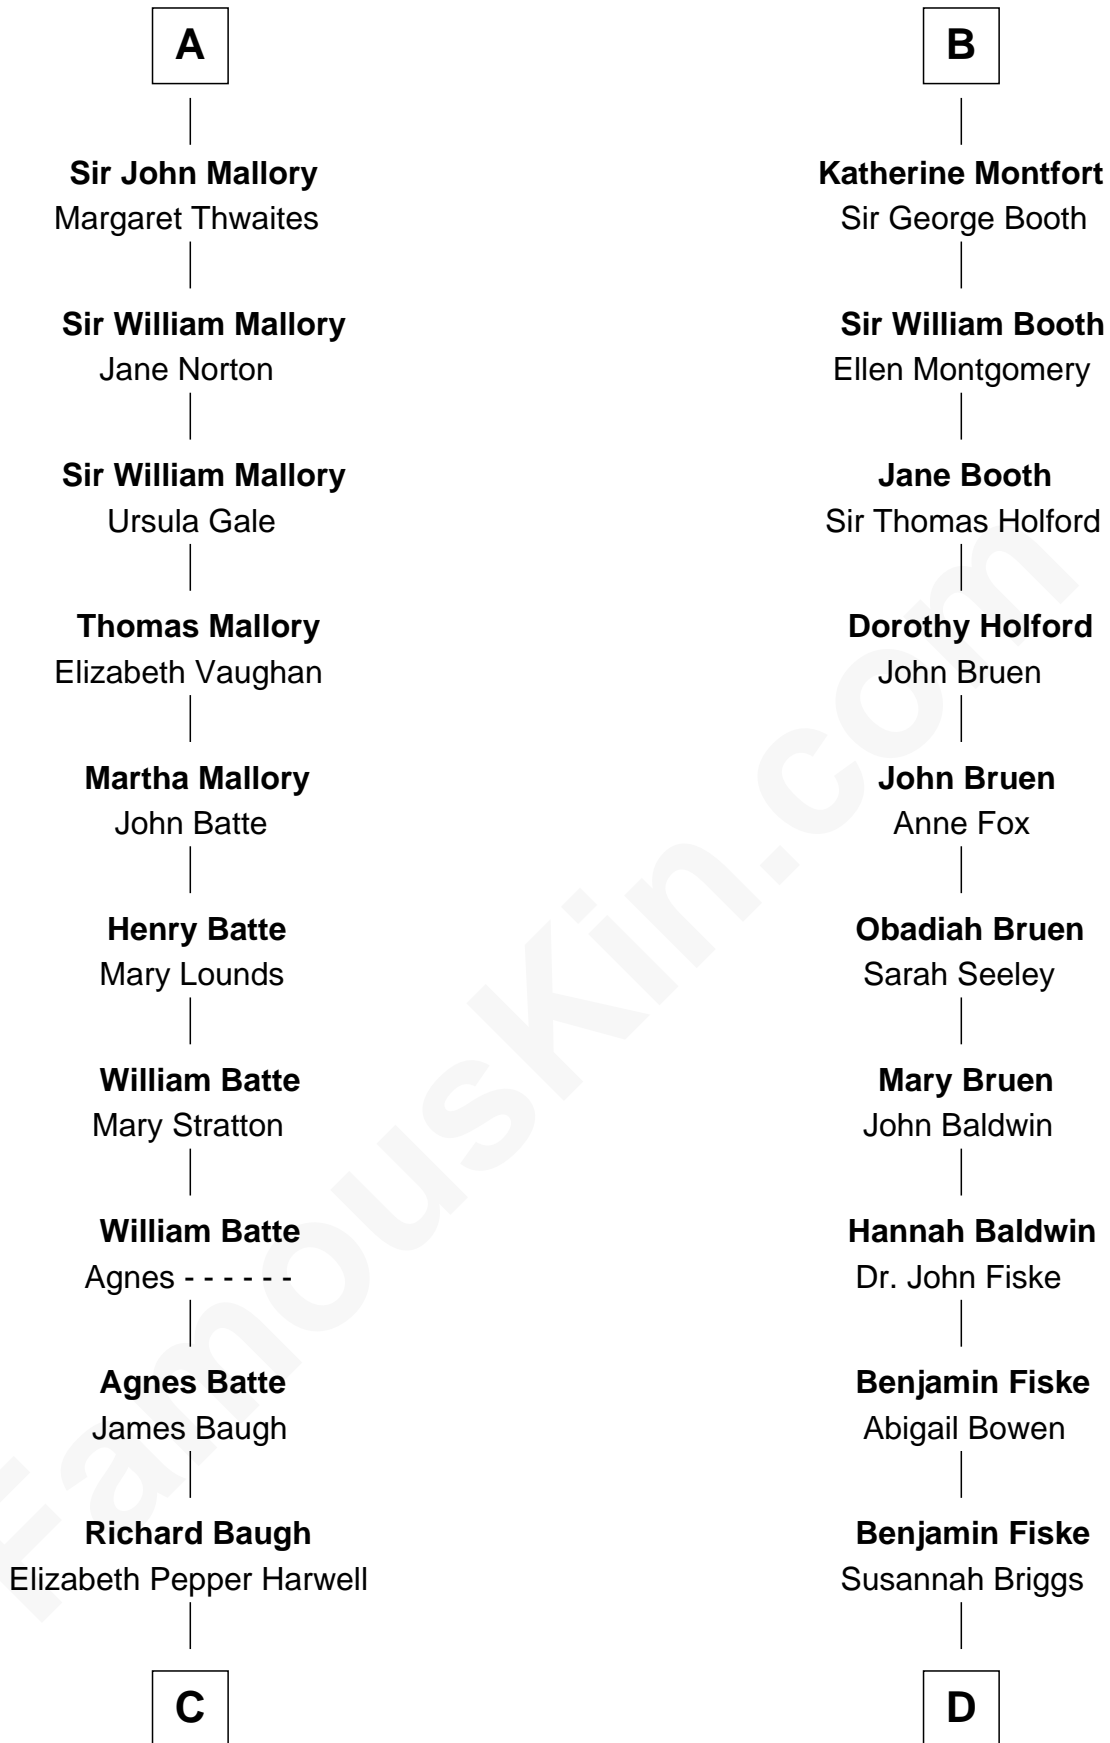

FamousKin.com

Relationship Chart of

Judy Garland

Singer and Movie Actress

19th cousin 1 time removed of

Stephen A. Douglas

Participated in Lincoln-Douglas Debates

C