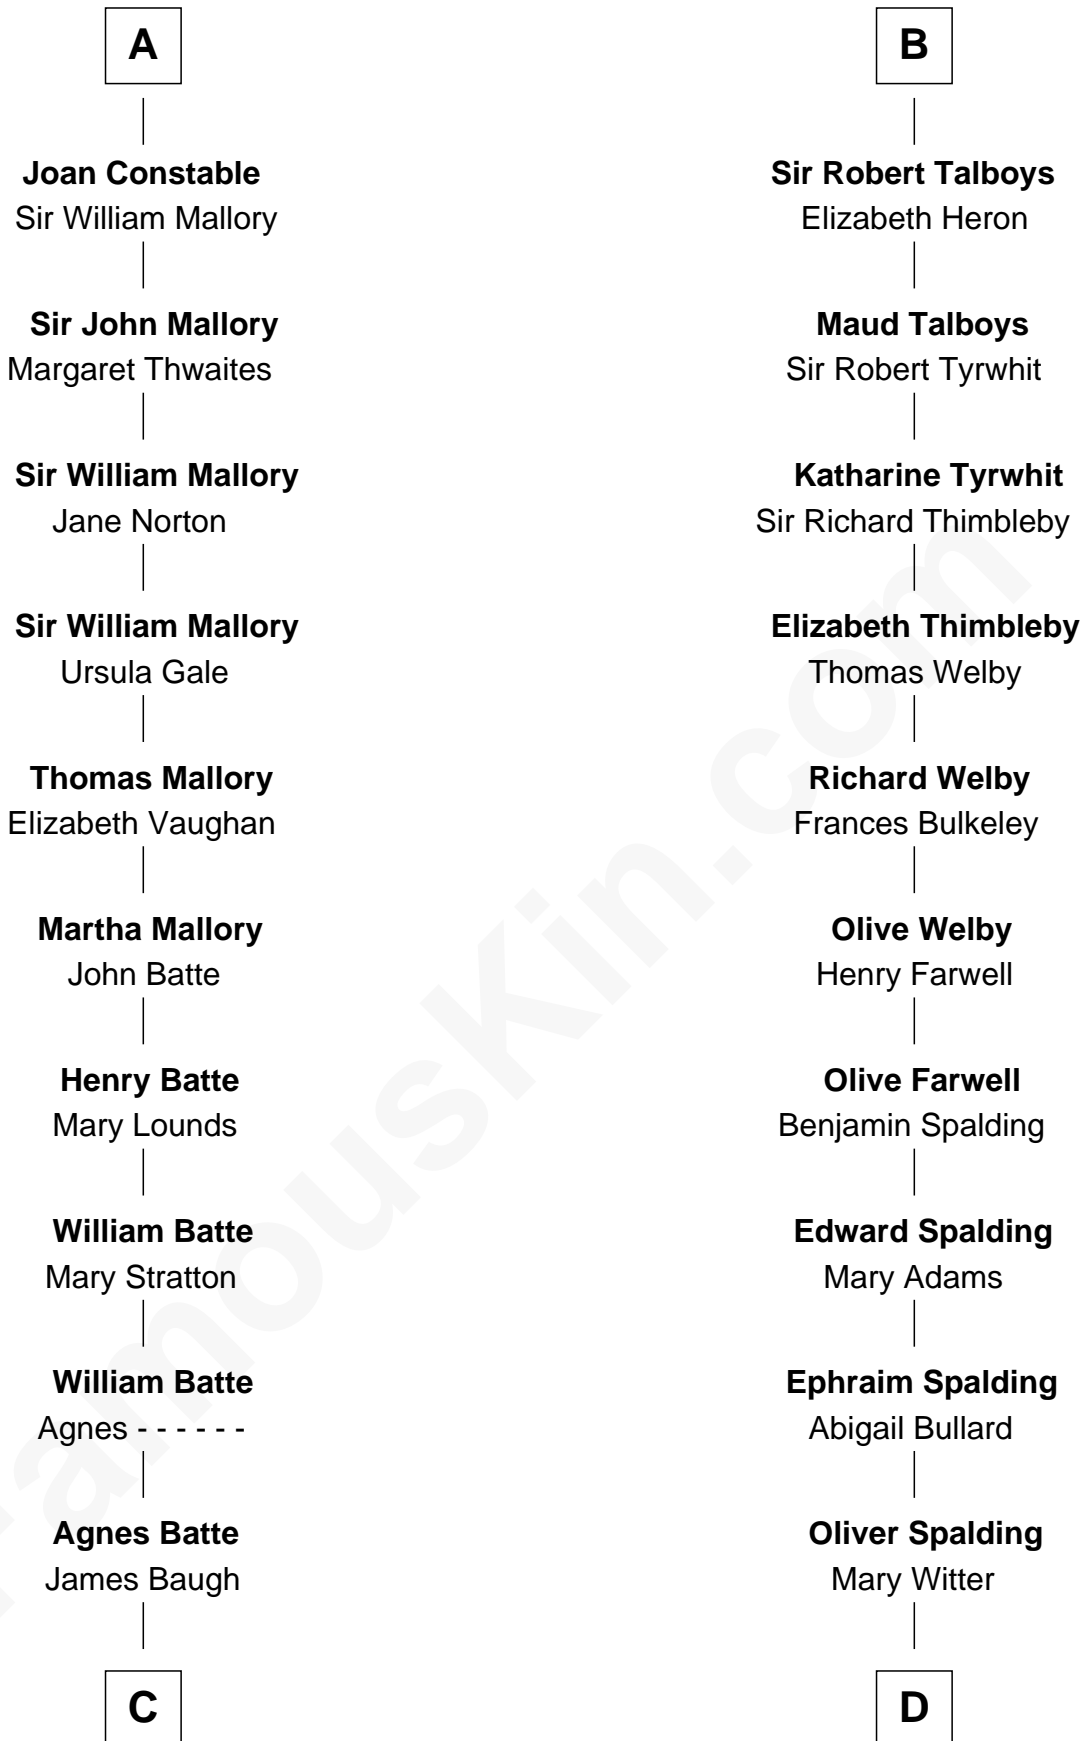

FamousKin.com Relationship Chart of

Judy Garland

Singer and Movie Actress

21st cousin of

Katharine Hepburn

Movie Actress

Sir William de Ros

Lucy FitzPiers

Sir Reynold Grey

Margaret Grey

Sir William Bonville

Elizabeth Bonville

William Talboys

B

C

Richard Baugh
Elizabeth Pepper Harwell