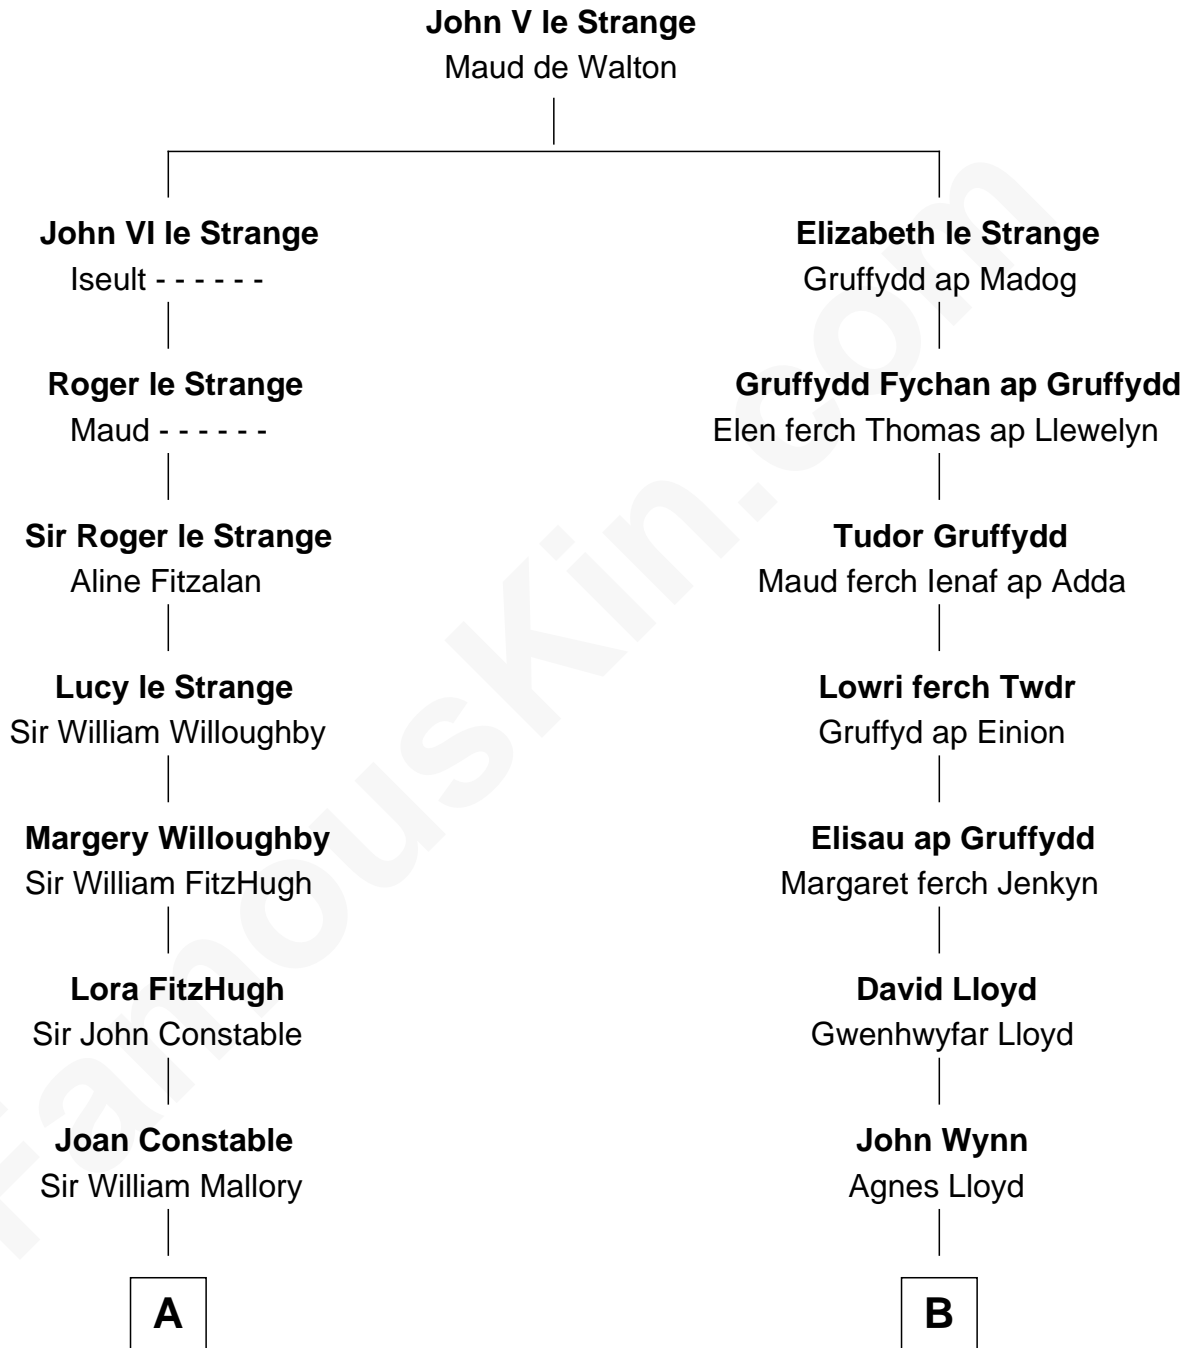

FamousKin.com Relationship Chart of

Judy Garland

Singer and Movie Actress

18th cousin 2 times removed of

Ernest Hemingway

Author of The Sun Also Rises

C

John Aldridge Baugh
Mary Ann Marable