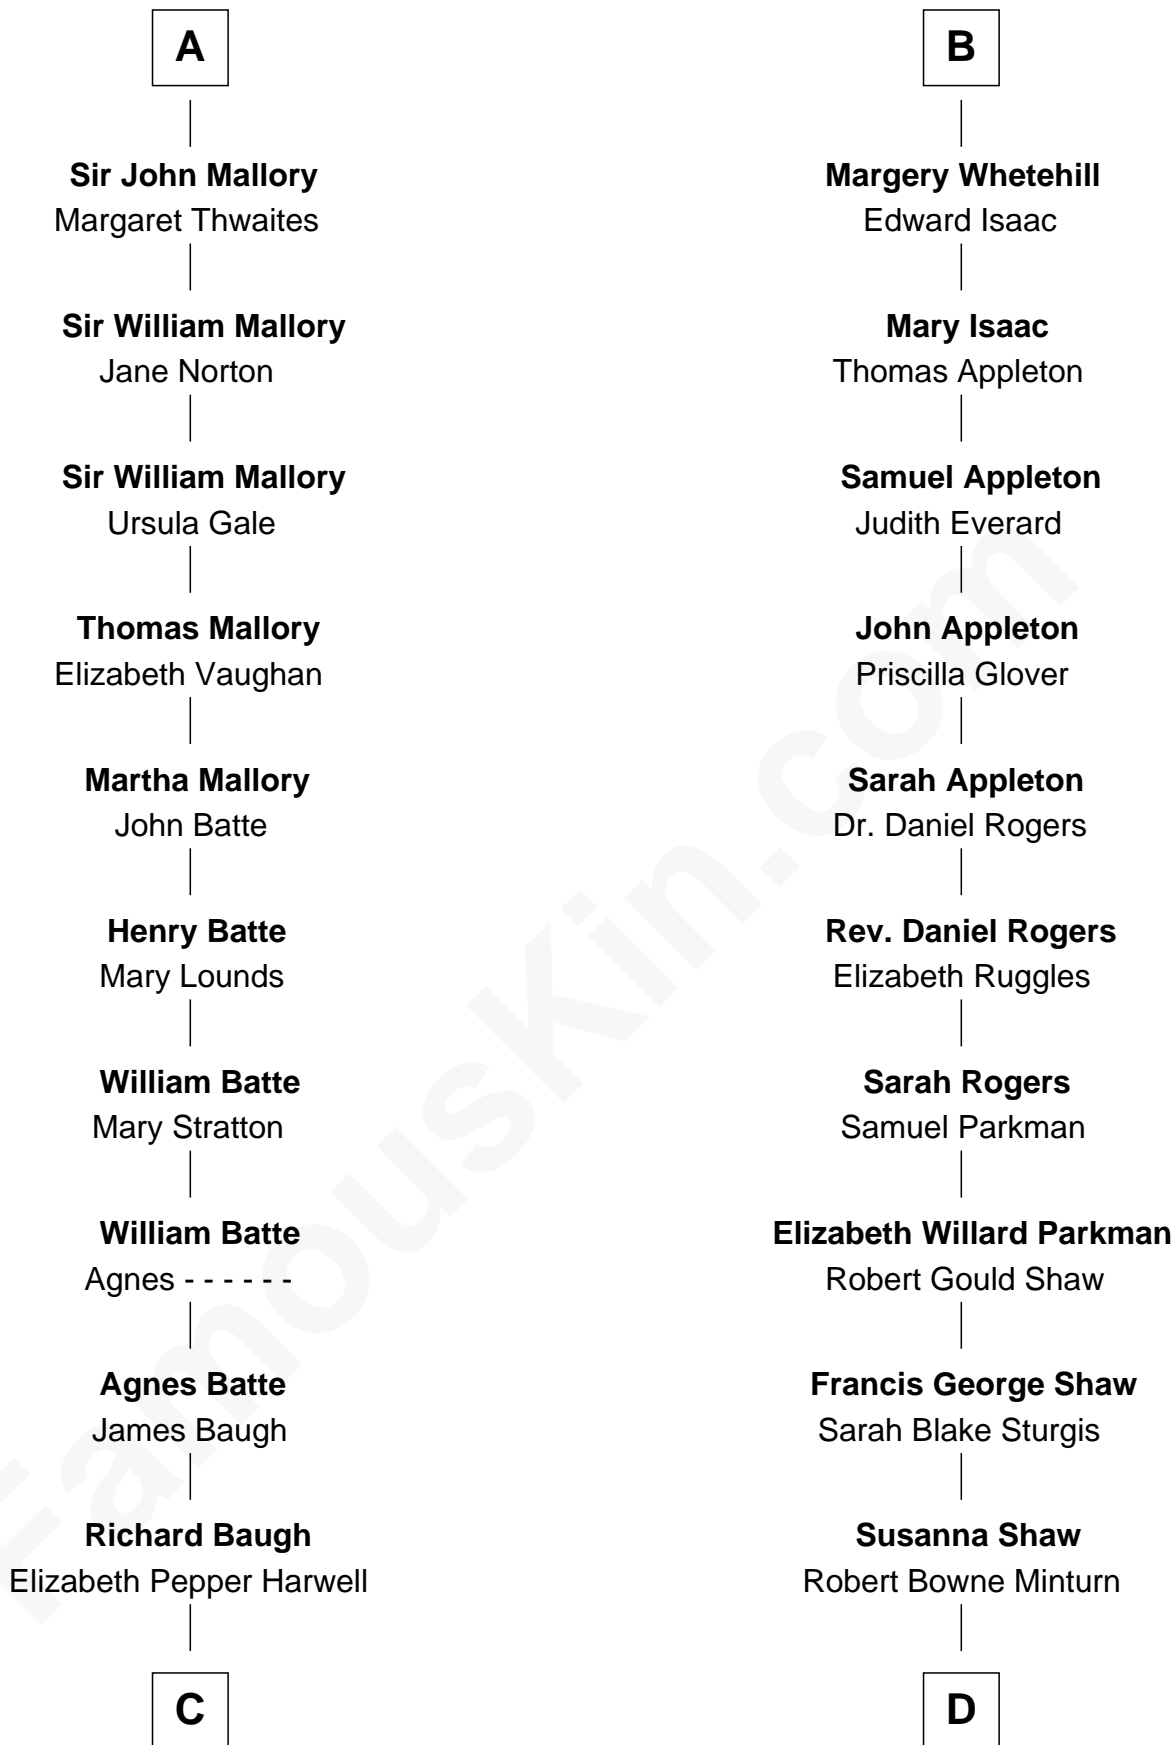

FamousKin.com Relationship Chart of

Judy Garland

Singer and Movie Actress

20th cousin of

Kyra Sedgwick

TV and Movie Actress

John V le Strange

Maud de Walton