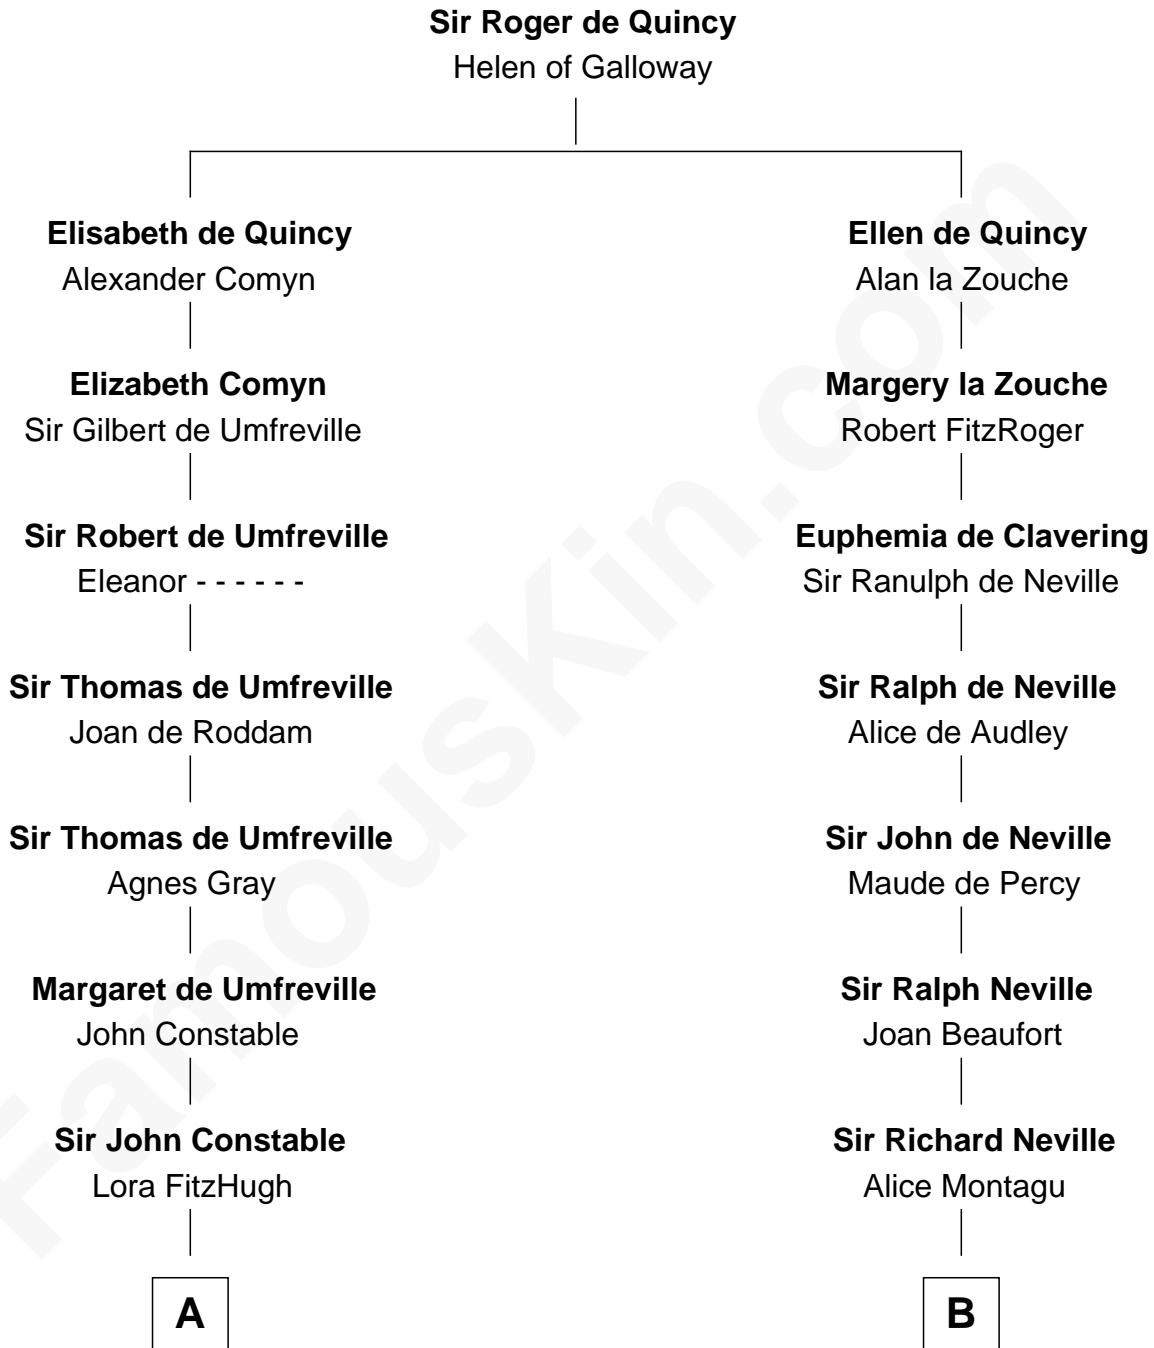

FamousKin.com Relationship Chart of

Judy Garland

Singer and Movie Actress

18th cousin 3 times removed of

Fletcher Christian

Leader of the mutiny on the Bounty

THE "BOUNTY" AT SEASIDE

C

Fletcher Christian
Leader of the mutiny on the Bounty

FamousKin.com