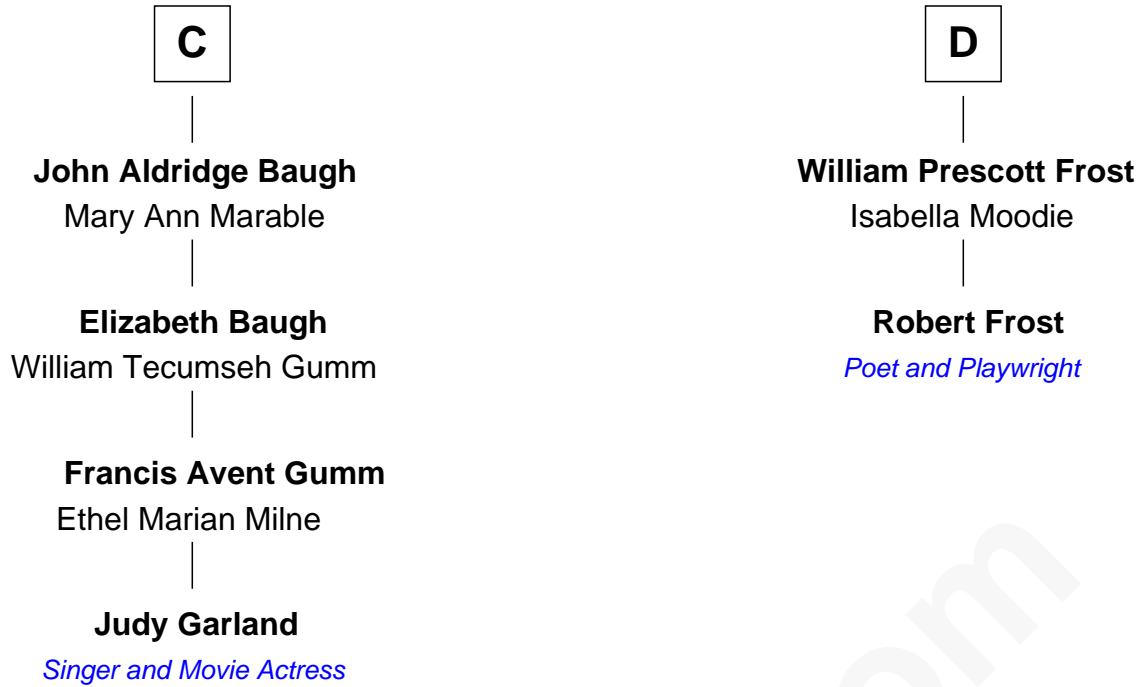

# FamousKin.com Relationship Chart of

**Judy Garland**

*Singer and Movie Actress*

18th cousin 2 times removed of

**Robert Frost**

*Poet and Playwright*

**John V le Strange**

Maud de Walton

FamousKin.com