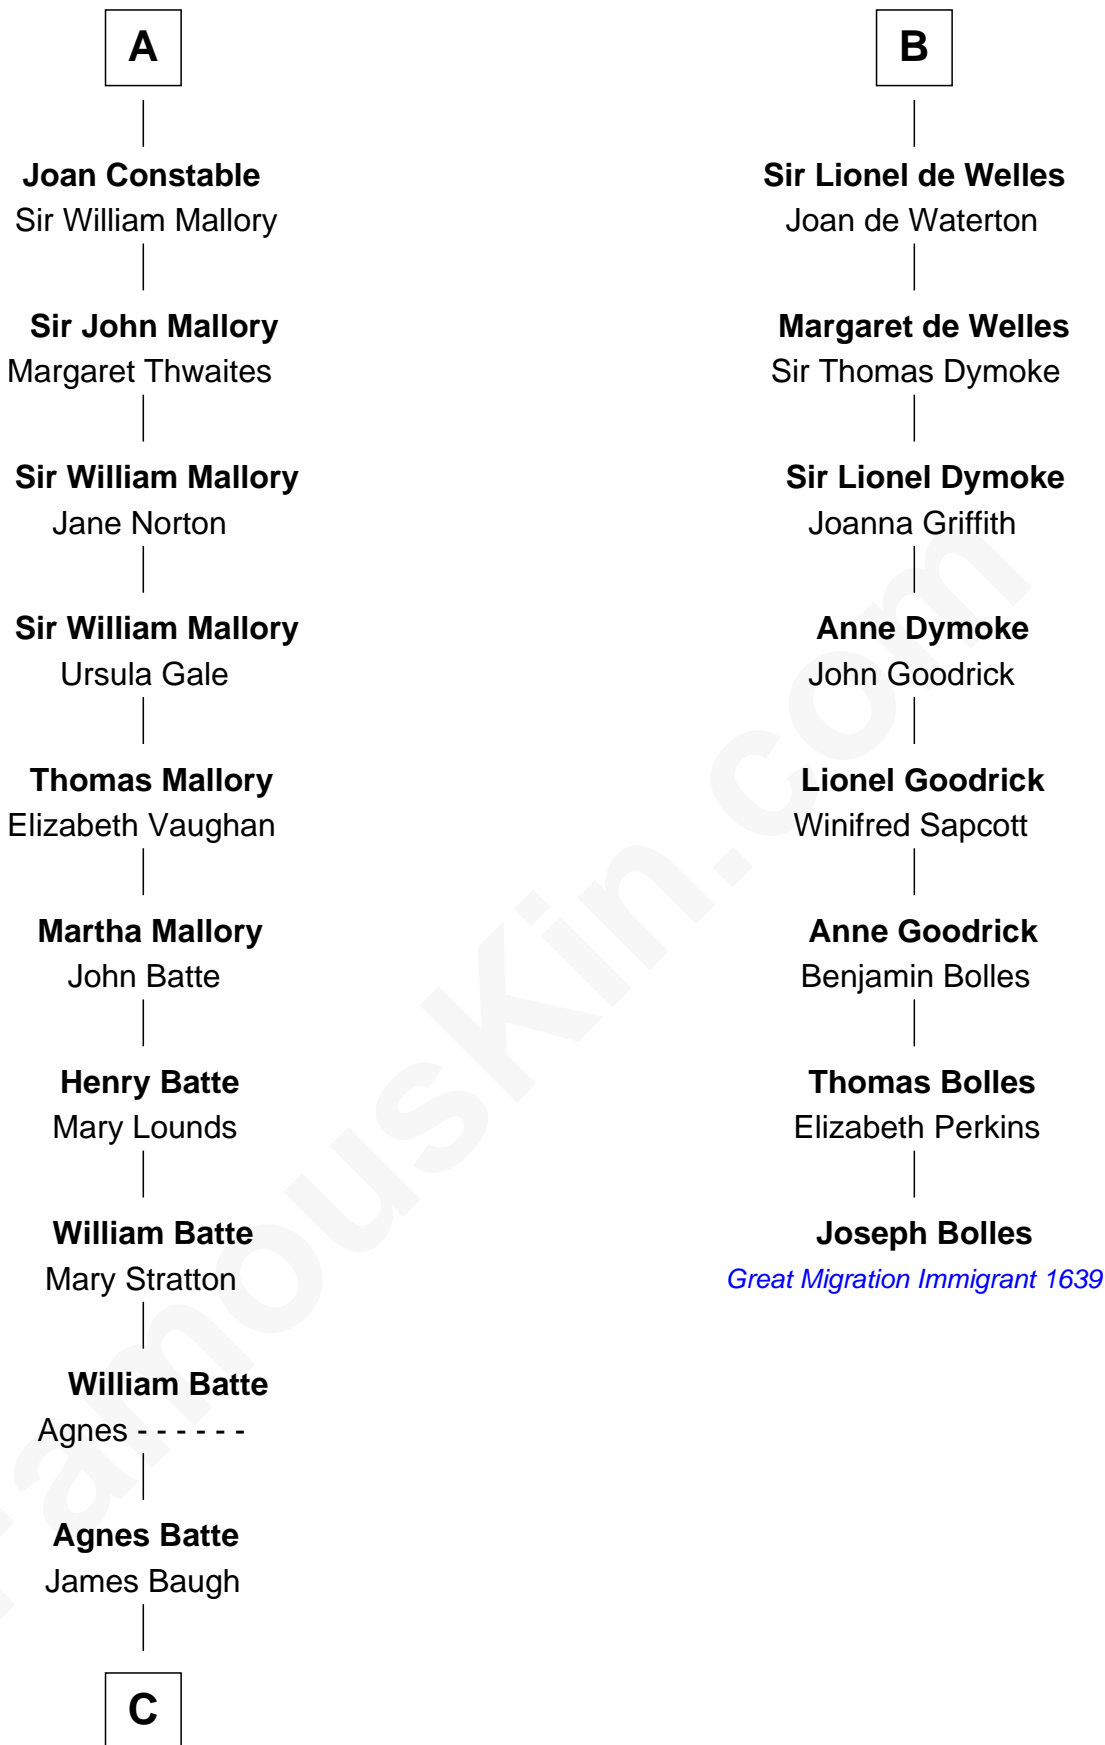

FamousKin.com Relationship Chart of

Judy Garland

Singer and Movie Actress

14th cousin 7 times removed of

Joseph Bolles

(c1608 - 1678) Great Migration Immigrant 1639

Sir Roger de Quincy

Helen of Galloway

Sir William de Ferrers

Joan de Ferrers

Sir Thomas de Berkeley

Sir Maurice de Berkeley

Eve la Zouche

Isabel de Berkeley

Sir Robert de Clifford

Sir Roger de Clifford

Maud de Beauchamp

Katherine de Clifford

Sir Ralph de Greystoke

Maud de Greystoke

Eudo de Welles

B

C

—
Richard Baugh
Elizabeth Pepper Harwell