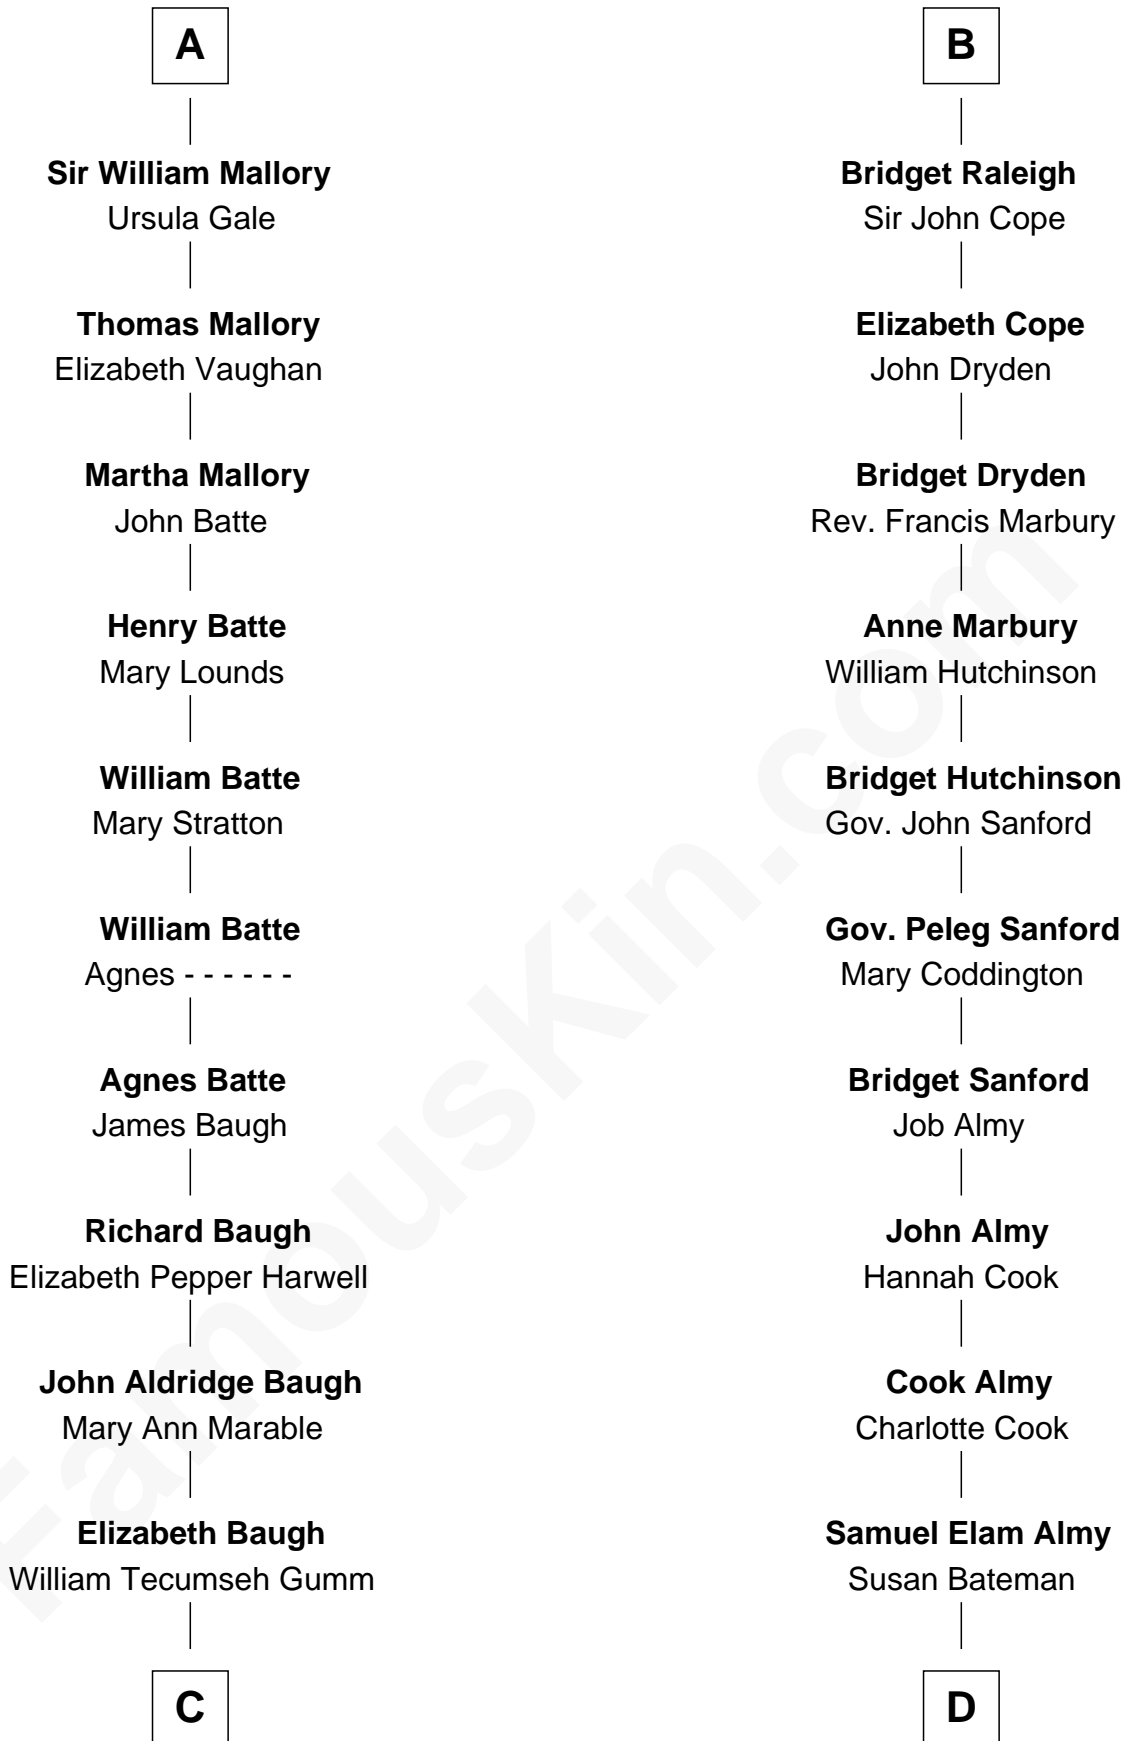

# FamousKin.com Relationship Chart of

**Judy Garland**

*Singer and Movie Actress*

18th cousin 2 times removed of

**Marilyn Monroe**

*Actress, Model, and Singer*

**Edmund Fitzalan**

Alice de Warenne

William Raleigh

**Sir Edward Raleigh**

Margaret Verney

**Sir Edward Raleigh**

Anne Chamberlayne

**B**

**C**

**Francis Avent Gumm**

Ethel Marian Milne

**Judy Garland**

*Singer and Movie Actress*

**D**

**Susan Bateman Almy**

Charles Adams Gifford

**Frederick Almy Gifford**

Elizabeth Easton Tennant

**Charles Stanley Gifford**

Gladys Pearl Monroe

**Marilyn Monroe**

*Actress, Model, and Singer*

FamousKin.com