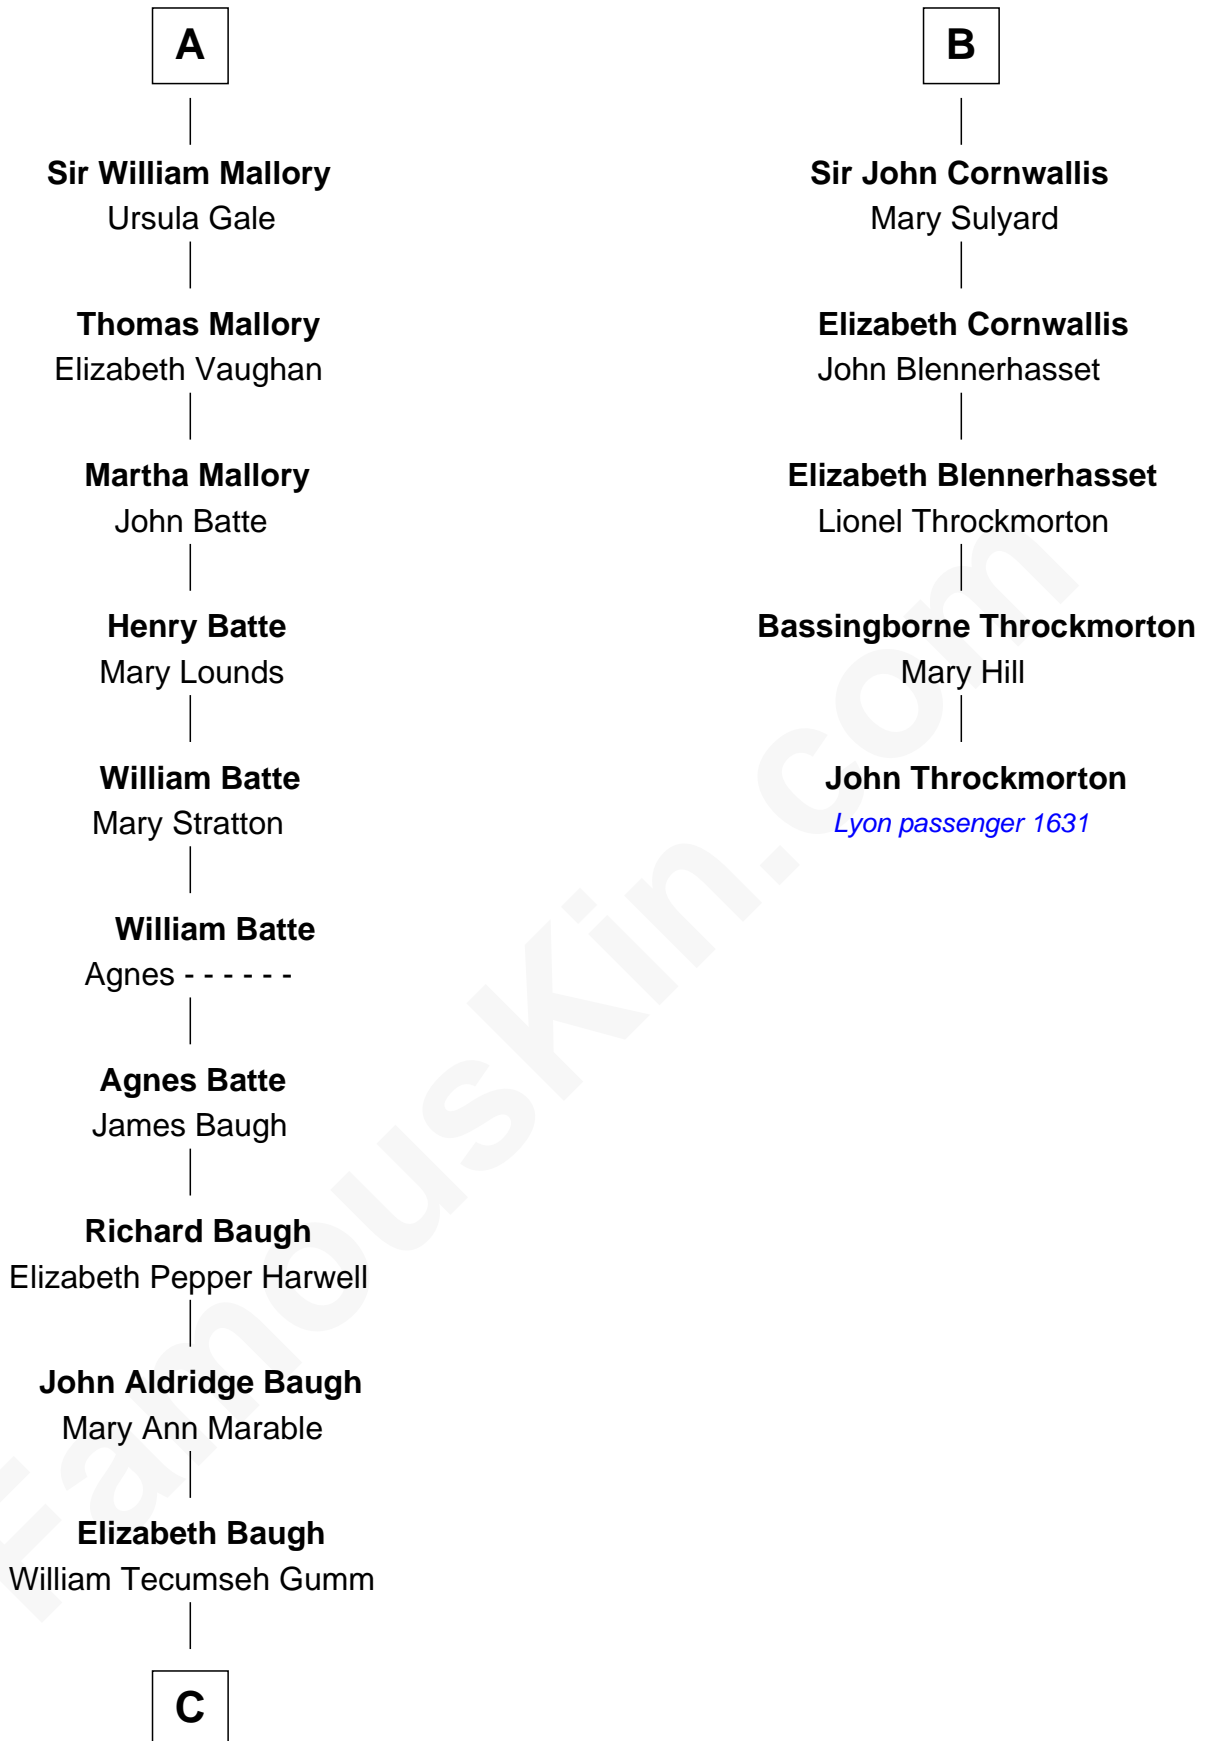

FamousKin.com Relationship Chart of

Judy Garland

Singer and Movie Actress

11th cousin 7 times removed of

John Throckmorton

(c1601 - c1683/4) Lyon passenger 1631

Edmund Fitzalan

Alice de Warenne