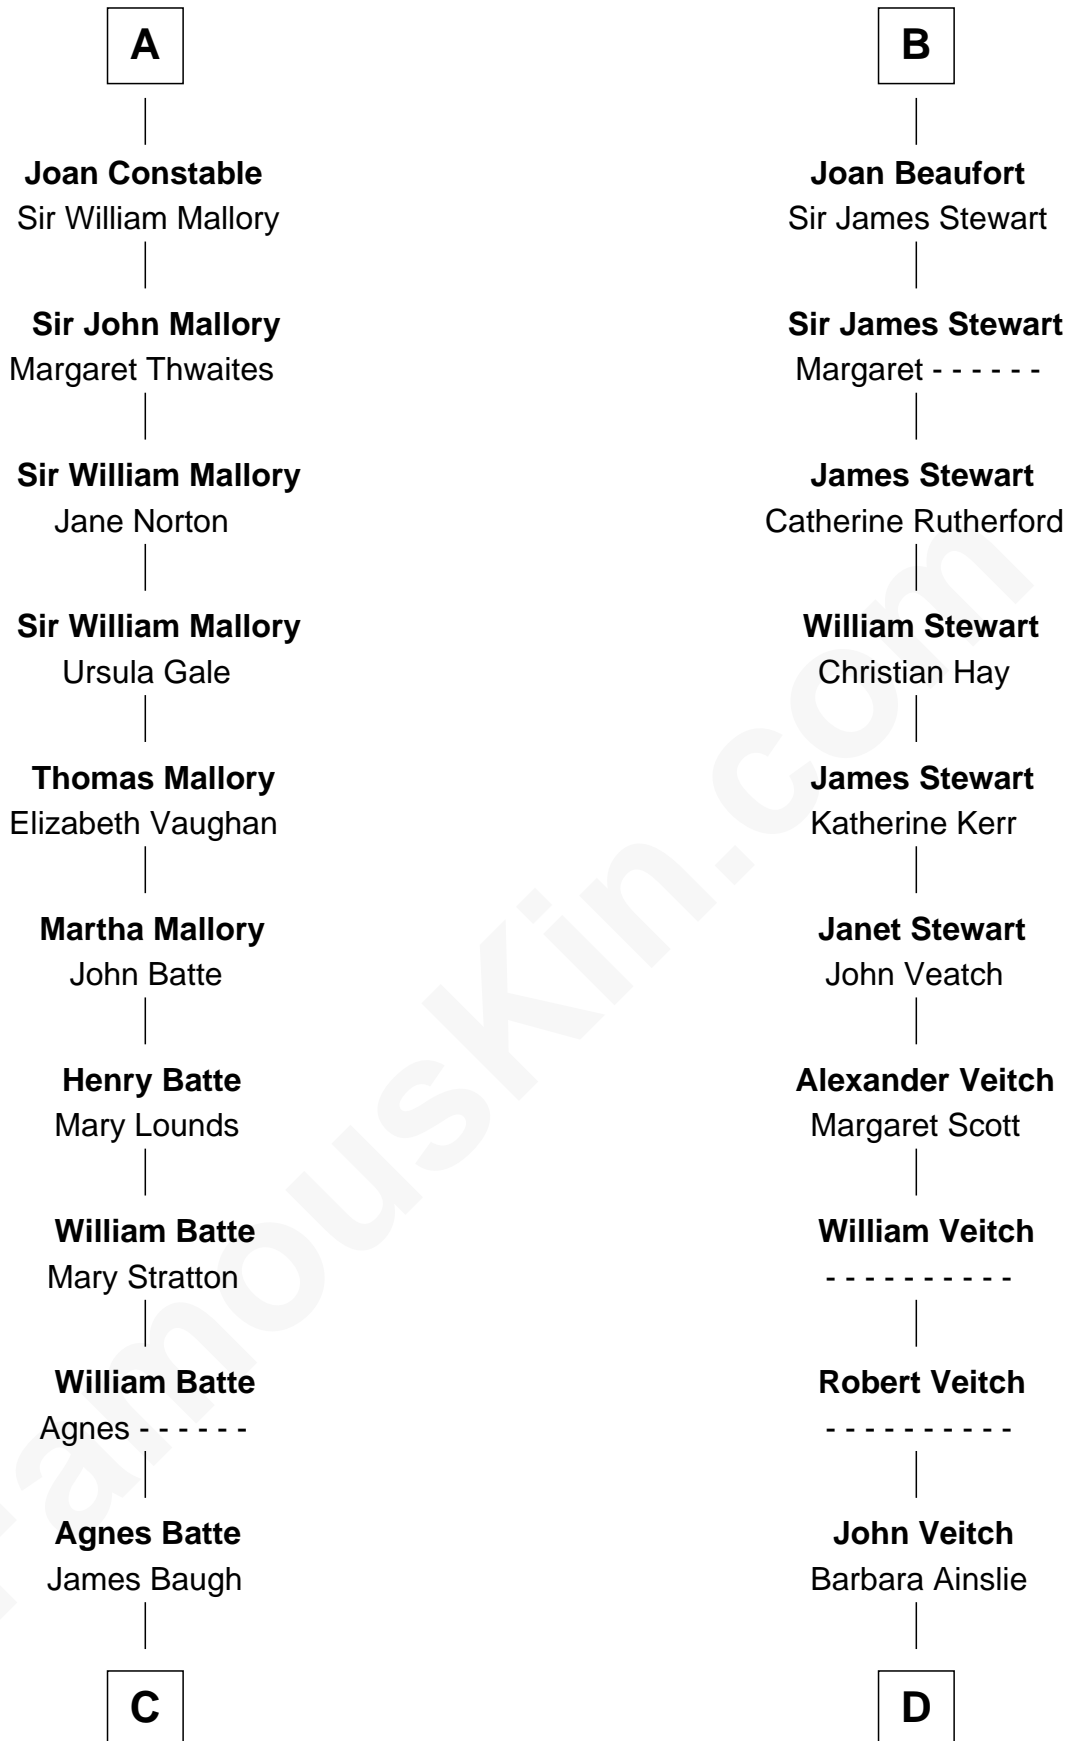

FamousKin.com Relationship Chart of

Judy Garland

Singer and Movie Actress

20th cousin 1 time removed of

Noel Coward

Playwright, Actor, and Songwriter

Sir Roger de Quincy

Helen of Galloway

Alan la Zouche

Sir Roger la Zouche

Ela Longespee

Sir Alan la Zouche

Eleanor de Segrave

Maude la Zouche

Sir Robert de Holland

Thomas Holand

Joan Plantagenet

Sir Thomas de Holand

Alice Fitzalan

Margaret de Holand

Sir John Beaufort

B

C

Richard Baugh
Elizabeth Pepper Harwell