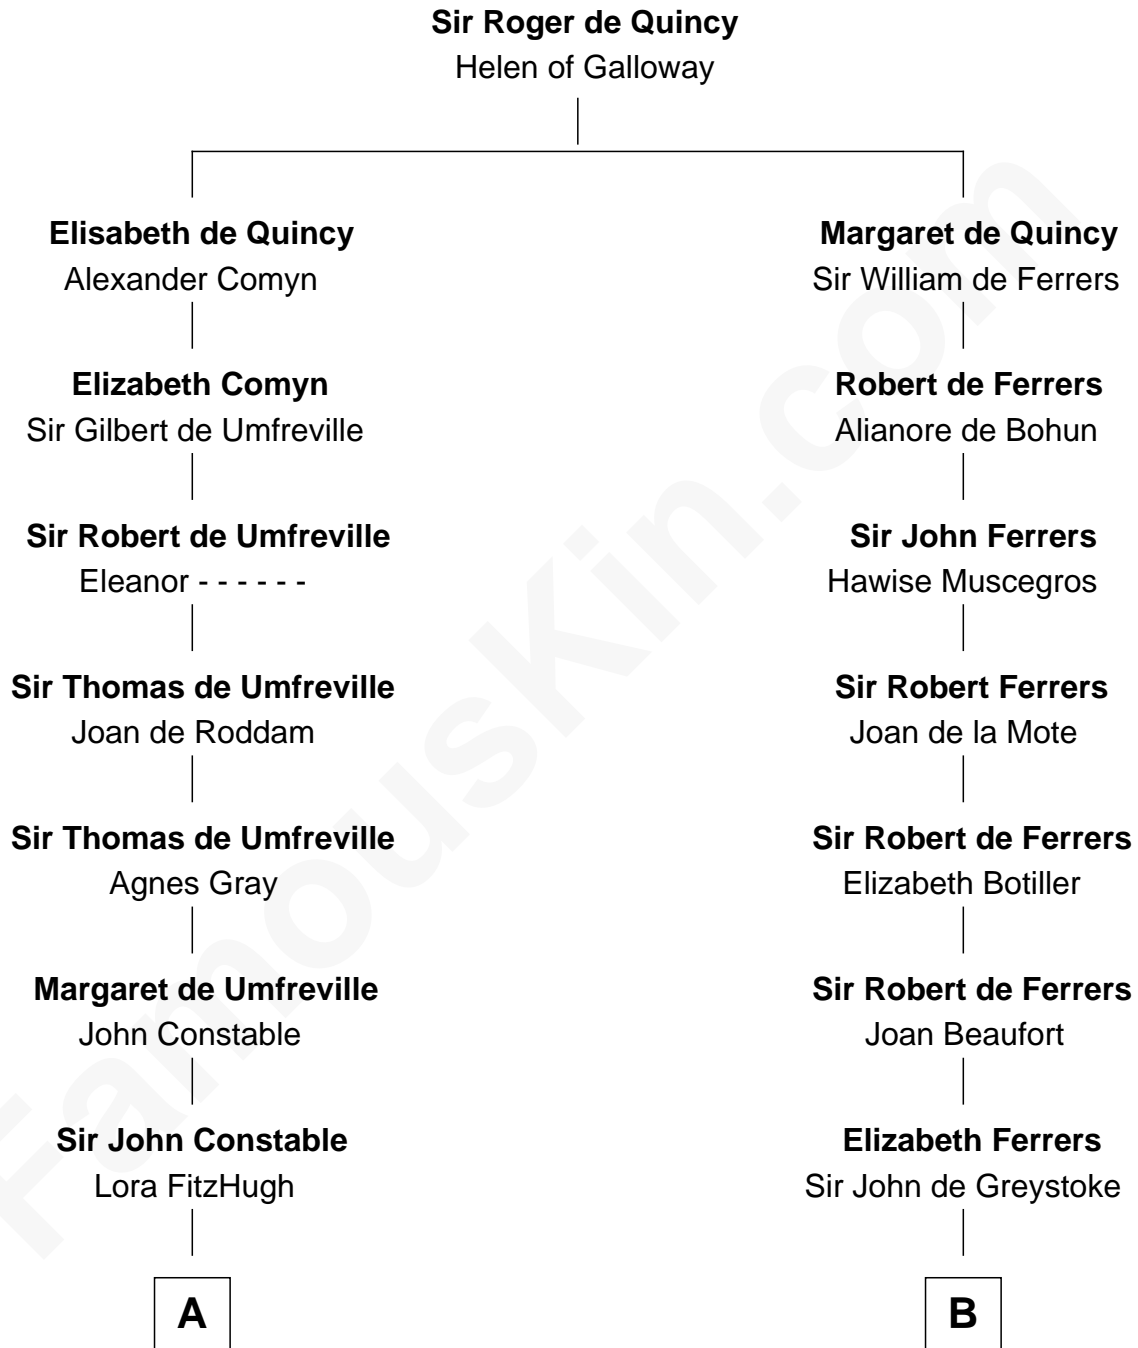

FamousKin.com

Relationship Chart of

Judy Garland

Singer and Movie Actress

18th cousin 3 times removed of

Robert Treat Paine

Signer of the Declaration of Independence

C