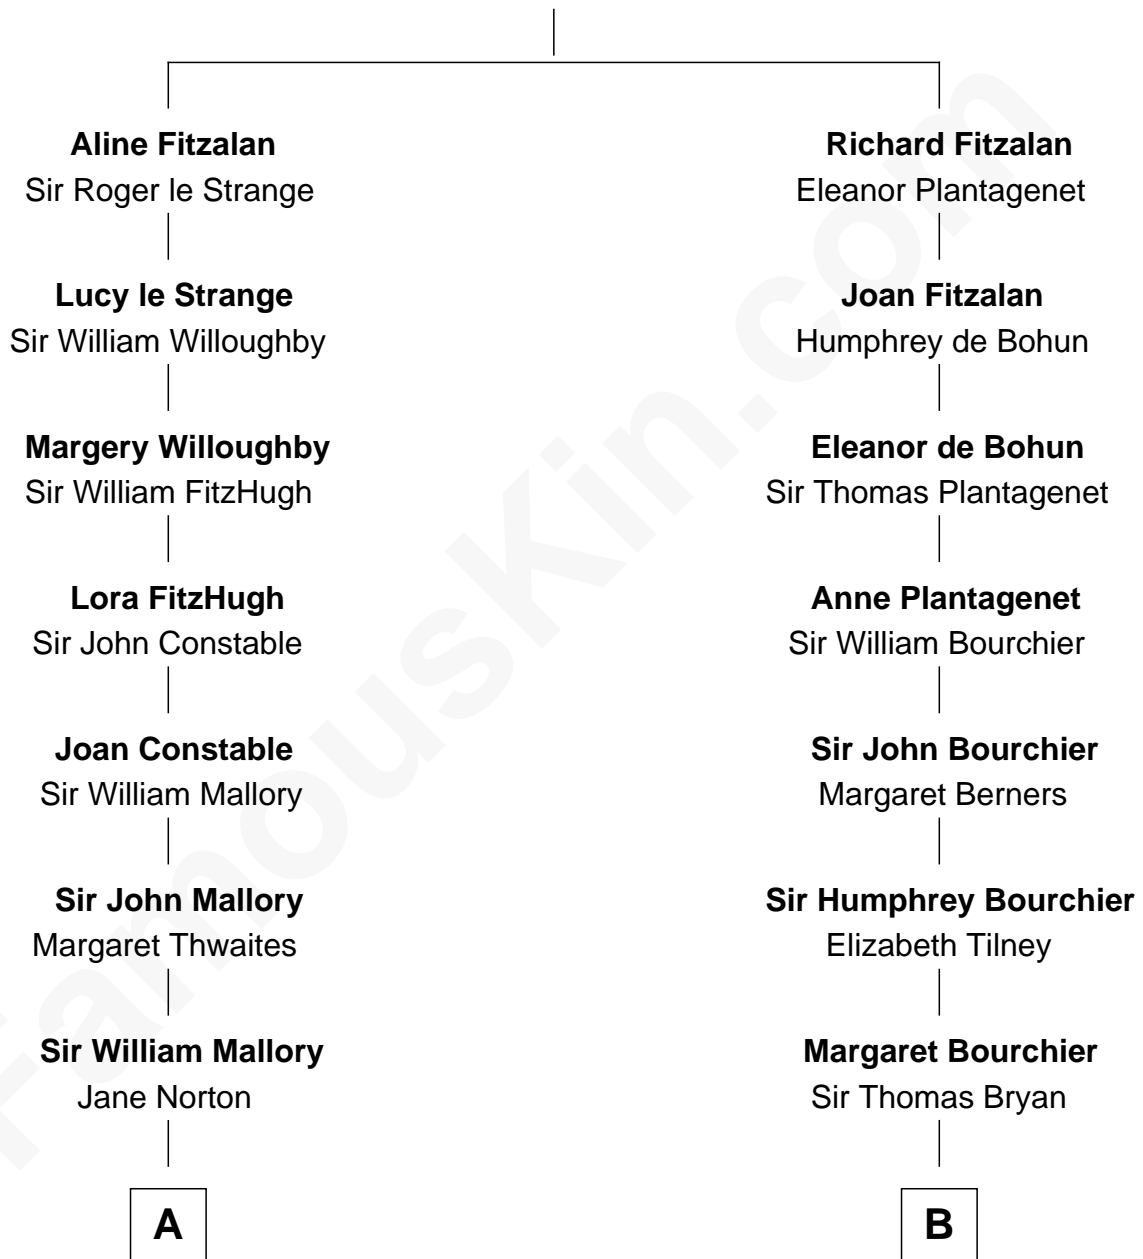

FamousKin.com

Relationship Chart of

Judy Garland

Singer and Movie Actress

15th cousin 3 times removed of

Robert Treat Paine

Signer of the Declaration of Independence

Edmund Fitzalan

Alice de Warenne

C

Francis Avent Gumm

Ethel Marian Milne

Judy Garland

Singer and Movie Actress

FamousKin.com