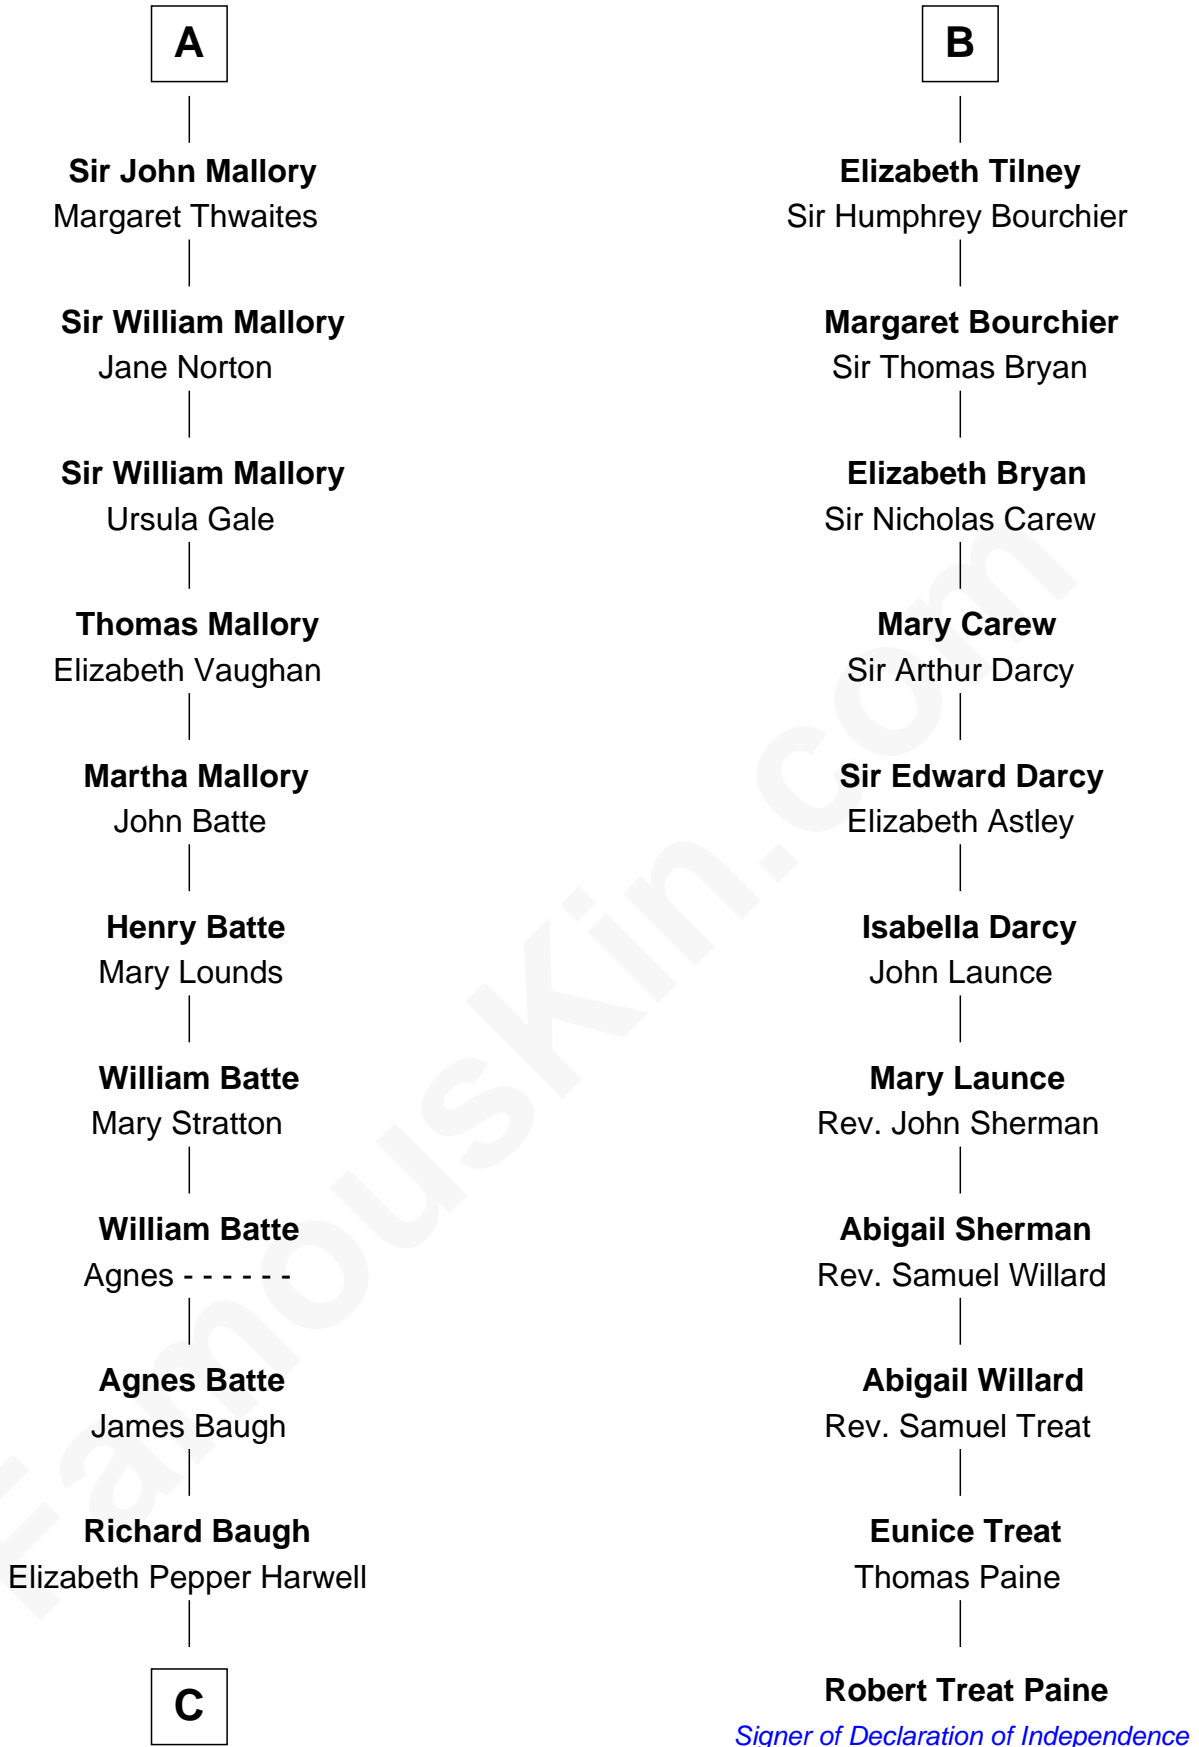

## Relationship Chart of

### Judy Garland

*Singer and Movie Actress*

17th cousin 3 times removed of

### Robert Treat Paine

*Signer of the Declaration of Independence*

**C**

—  
**John Aldridge Baugh**

Mary Ann Marable

—  
**Elizabeth Baugh**

William Tecumseh Gumm

—  
**Francis Avent Gumm**