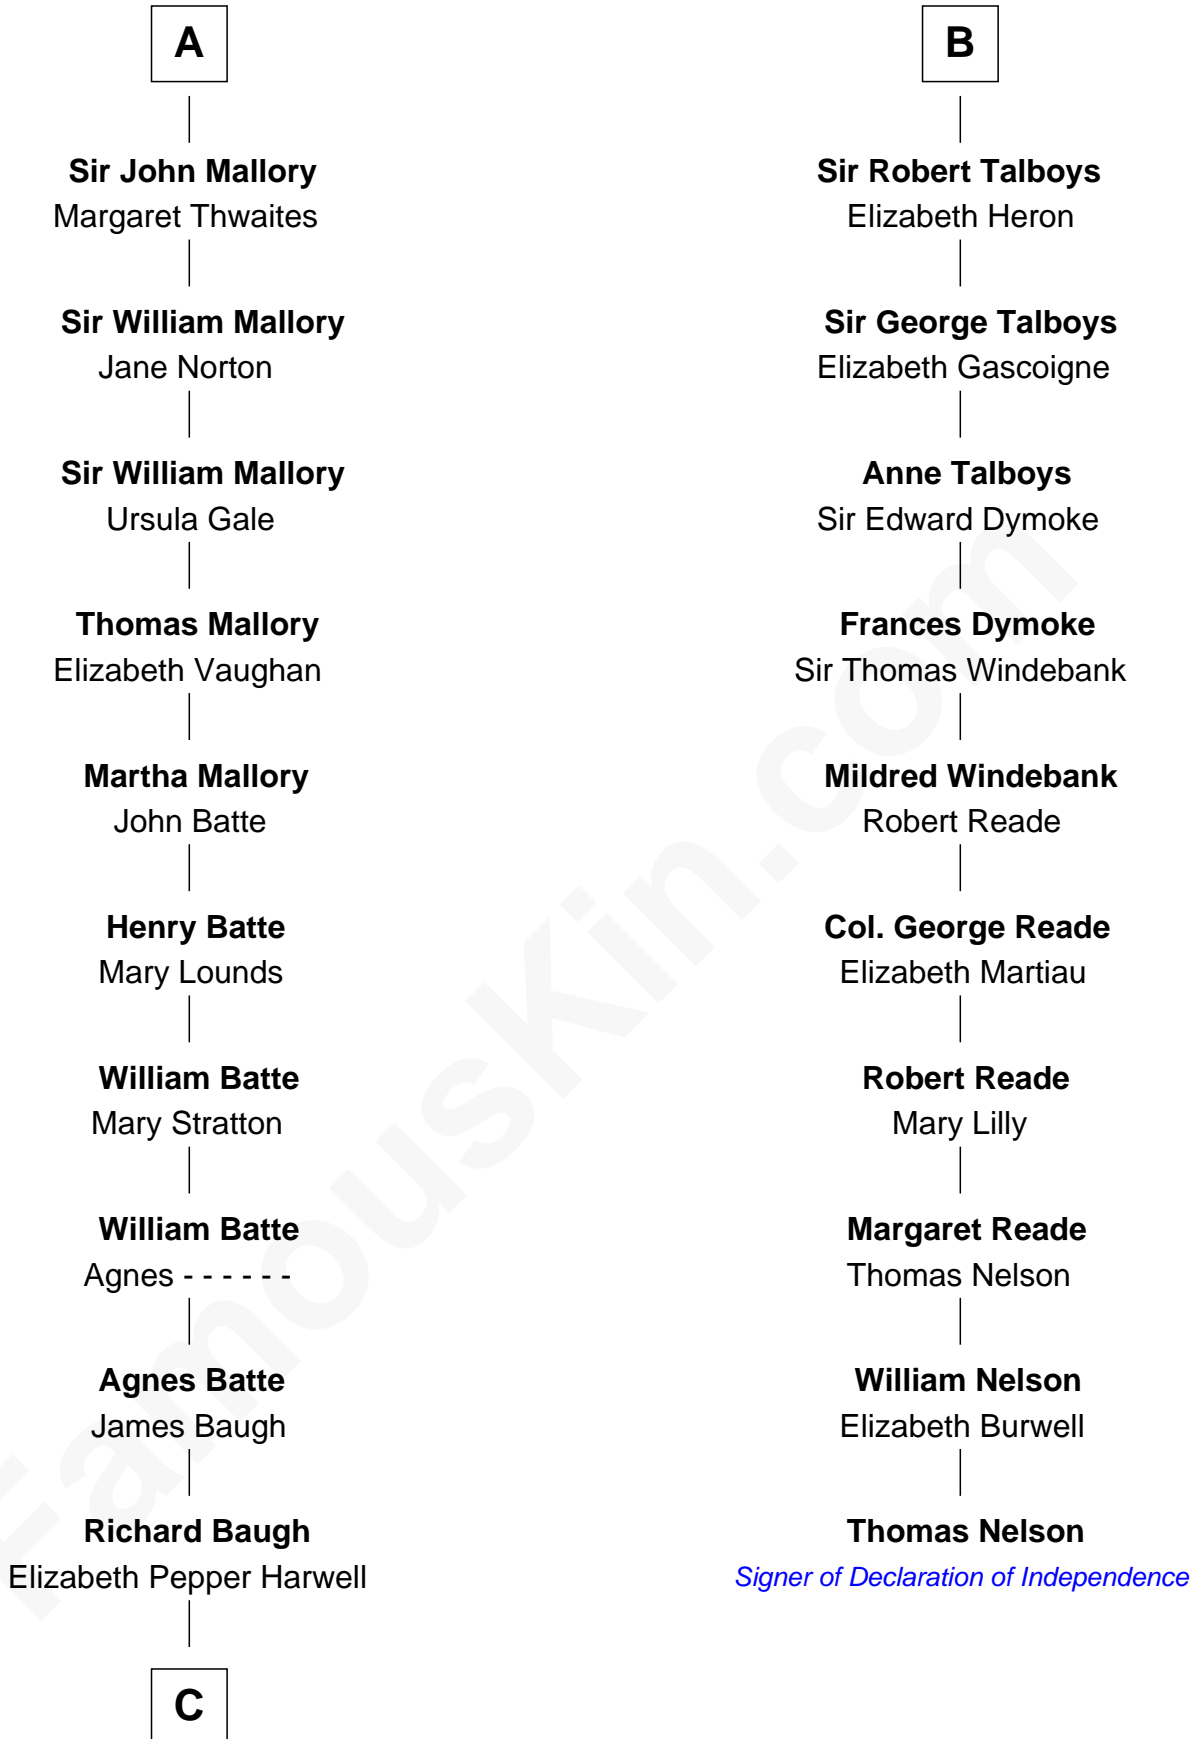

FamousKin.com Relationship Chart of

Judy Garland

Singer and Movie Actress

16th cousin 4 times removed of

Thomas Nelson

Signer of the Declaration of Independence

C

John Aldridge Baugh