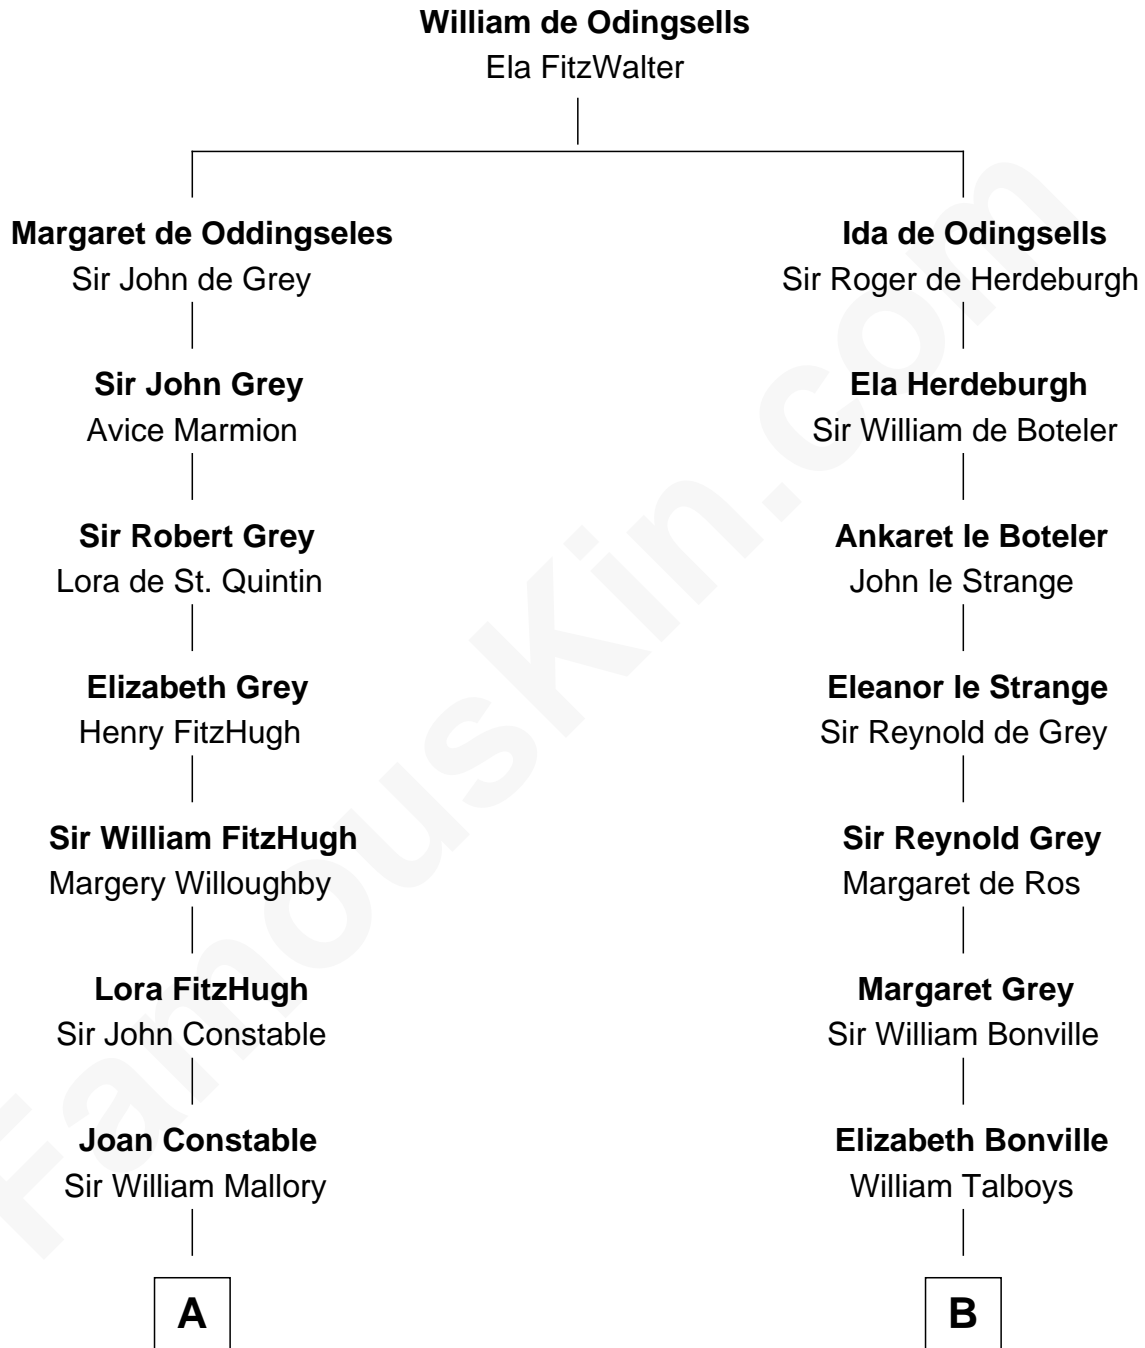

FamousKin.com Relationship Chart of

Judy Garland

Singer and Movie Actress

16th cousin 4 times removed of

Thomas Nelson

Signer of the Declaration of Independence

C

John Aldridge Baugh

Mary Ann Marable

Elizabeth Baugh

William Tecumseh Gumm

Francis Avent Gumm

Ethel Marian Milne

Judy Garland

Singer and Movie Actress

FamousKin.com