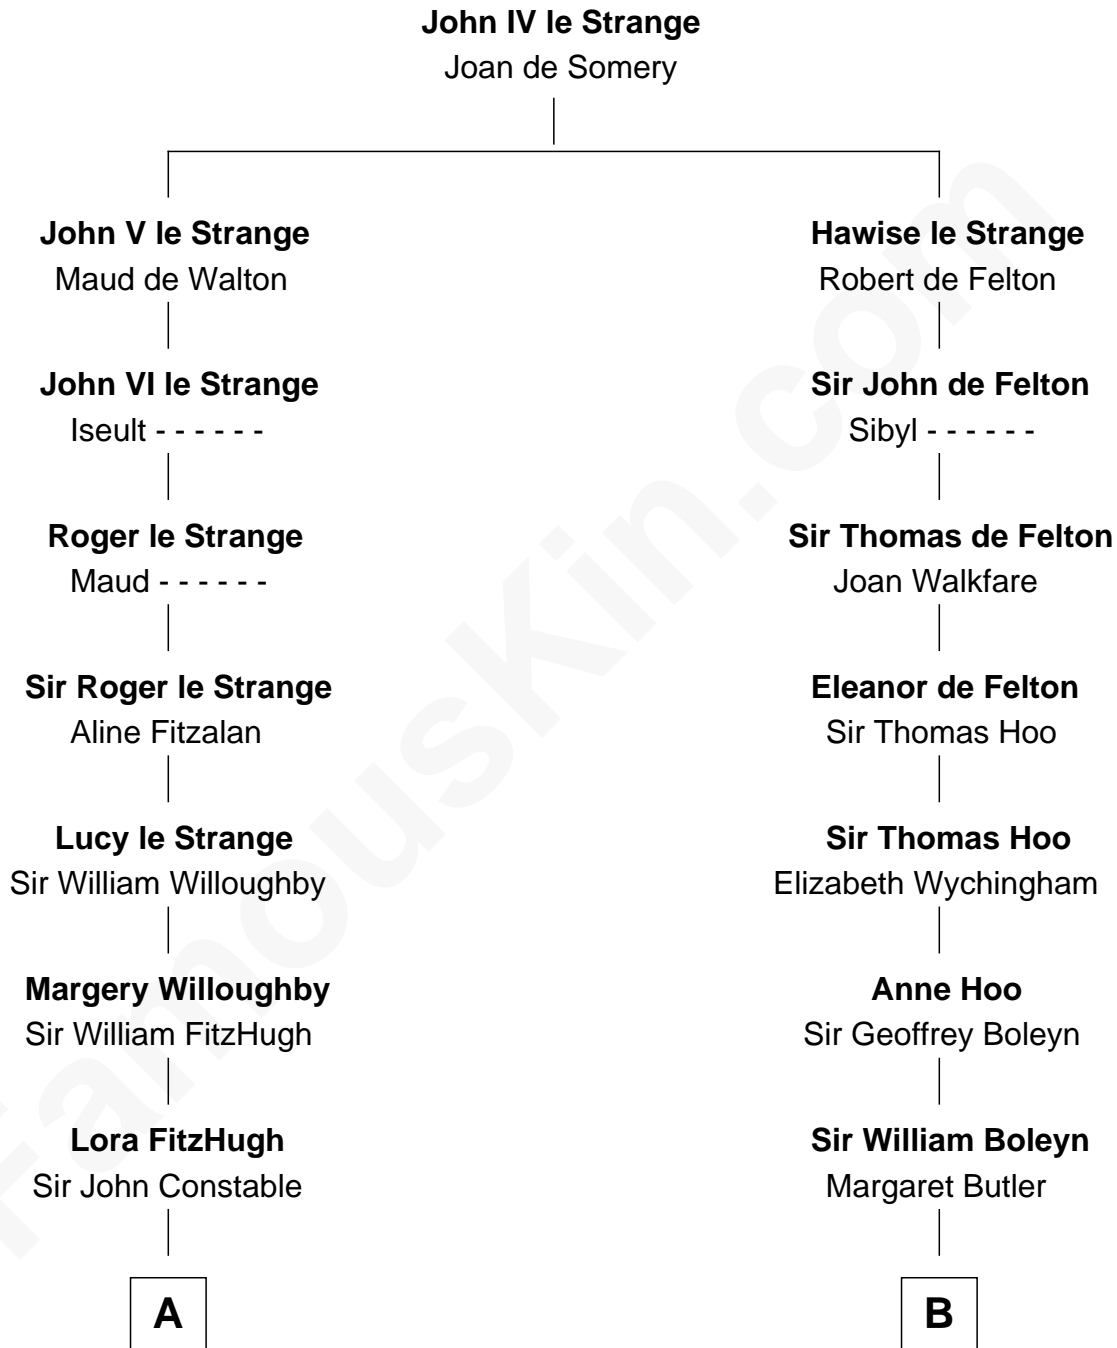

FamousKin.com Relationship Chart of

Judy Garland

Singer and Movie Actress

16th cousin 5 times removed of

William Floyd

Signer of the Declaration of Independence

C

—
Richard Baugh
Elizabeth Pepper Harwell

—
John Aldridge Baugh
Mary Ann Marable

—
Elizabeth Baugh
William Tecumseh Gumm

—
Francis Avent Gumm
Ethel Marian Milne

—
Judy Garland
Singer and Movie Actress

FamousKin.com