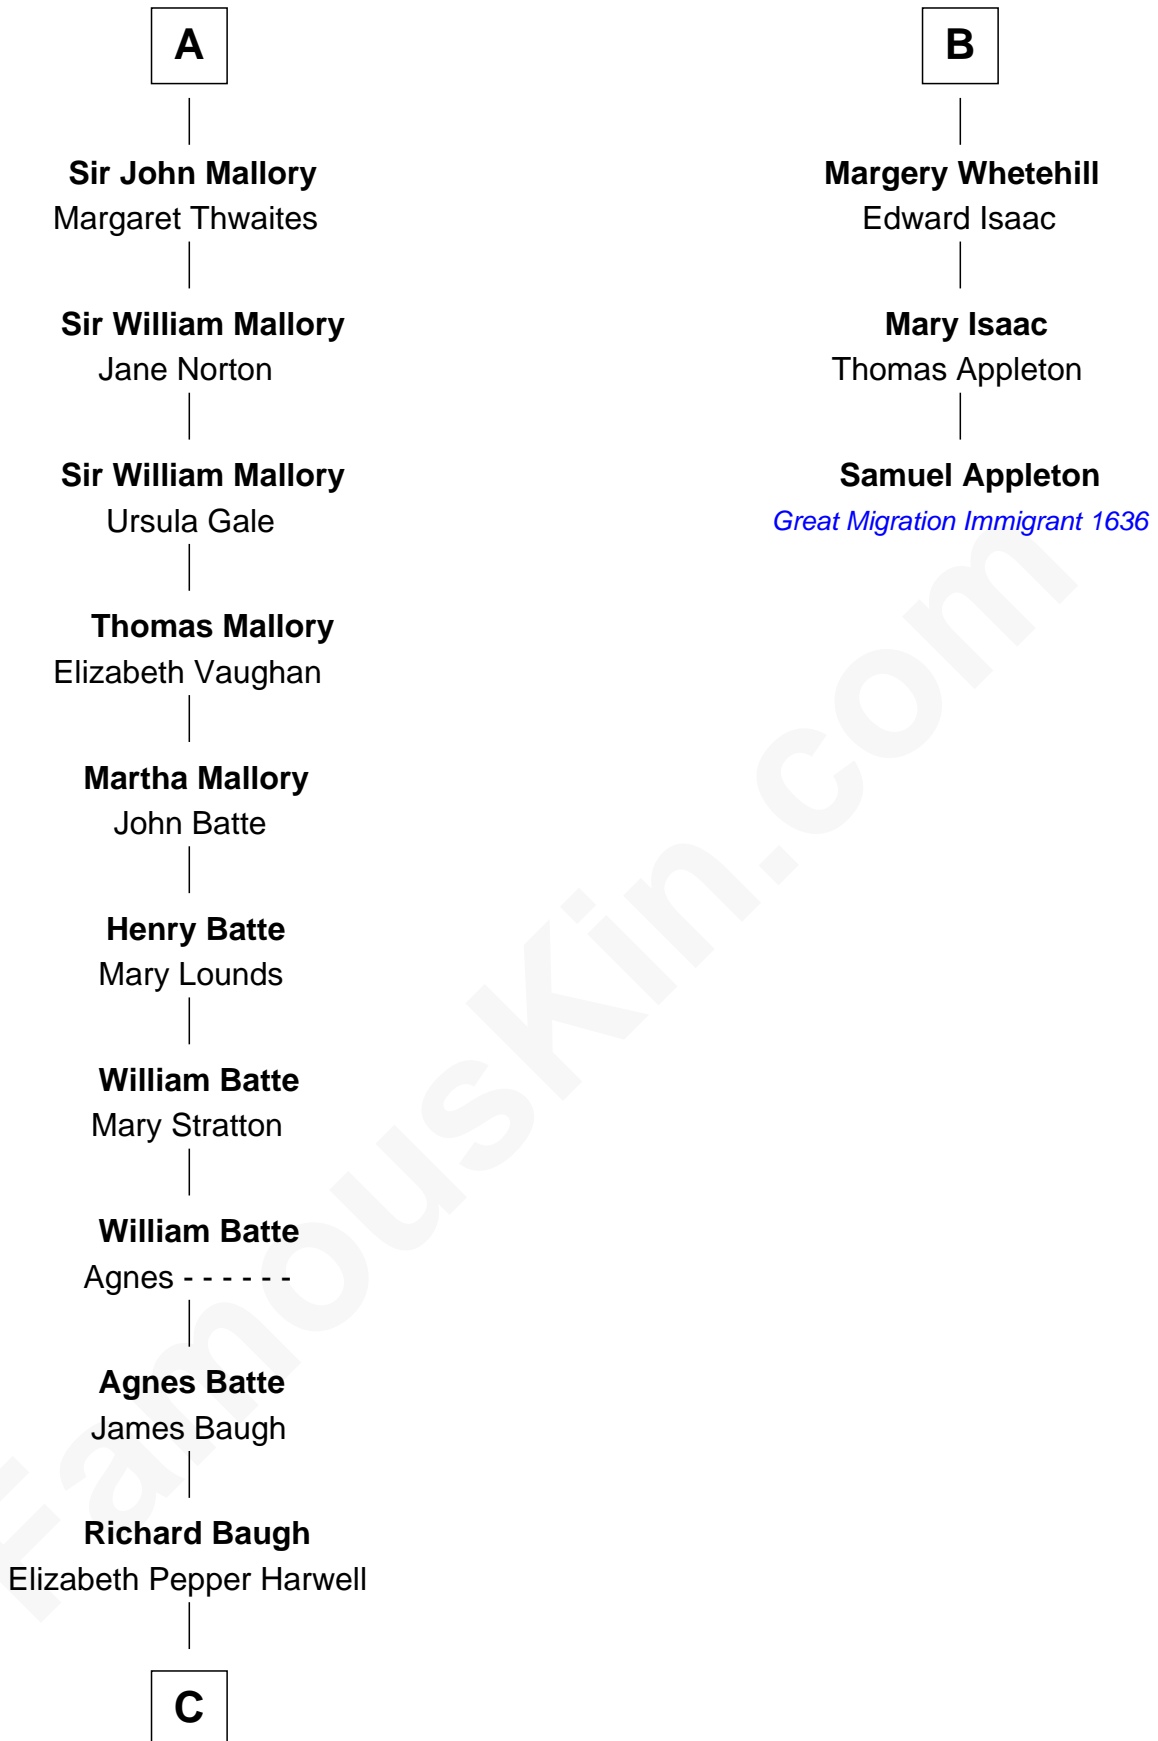

FamousKin.com Relationship Chart of

Judy Garland

Singer and Movie Actress

9th cousin 11 times removed of

Samuel Appleton

(c1586 - 1670) Great Migration Immigrant 1636

C

—
John Aldridge Baugh

Mary Ann Marable

—
Elizabeth Baugh

William Tecumseh Gumm

—
Francis Avent Gumm

Ethel Marian Milne

—
Judy Garland

Singer and Movie Actress

FamousKin.com