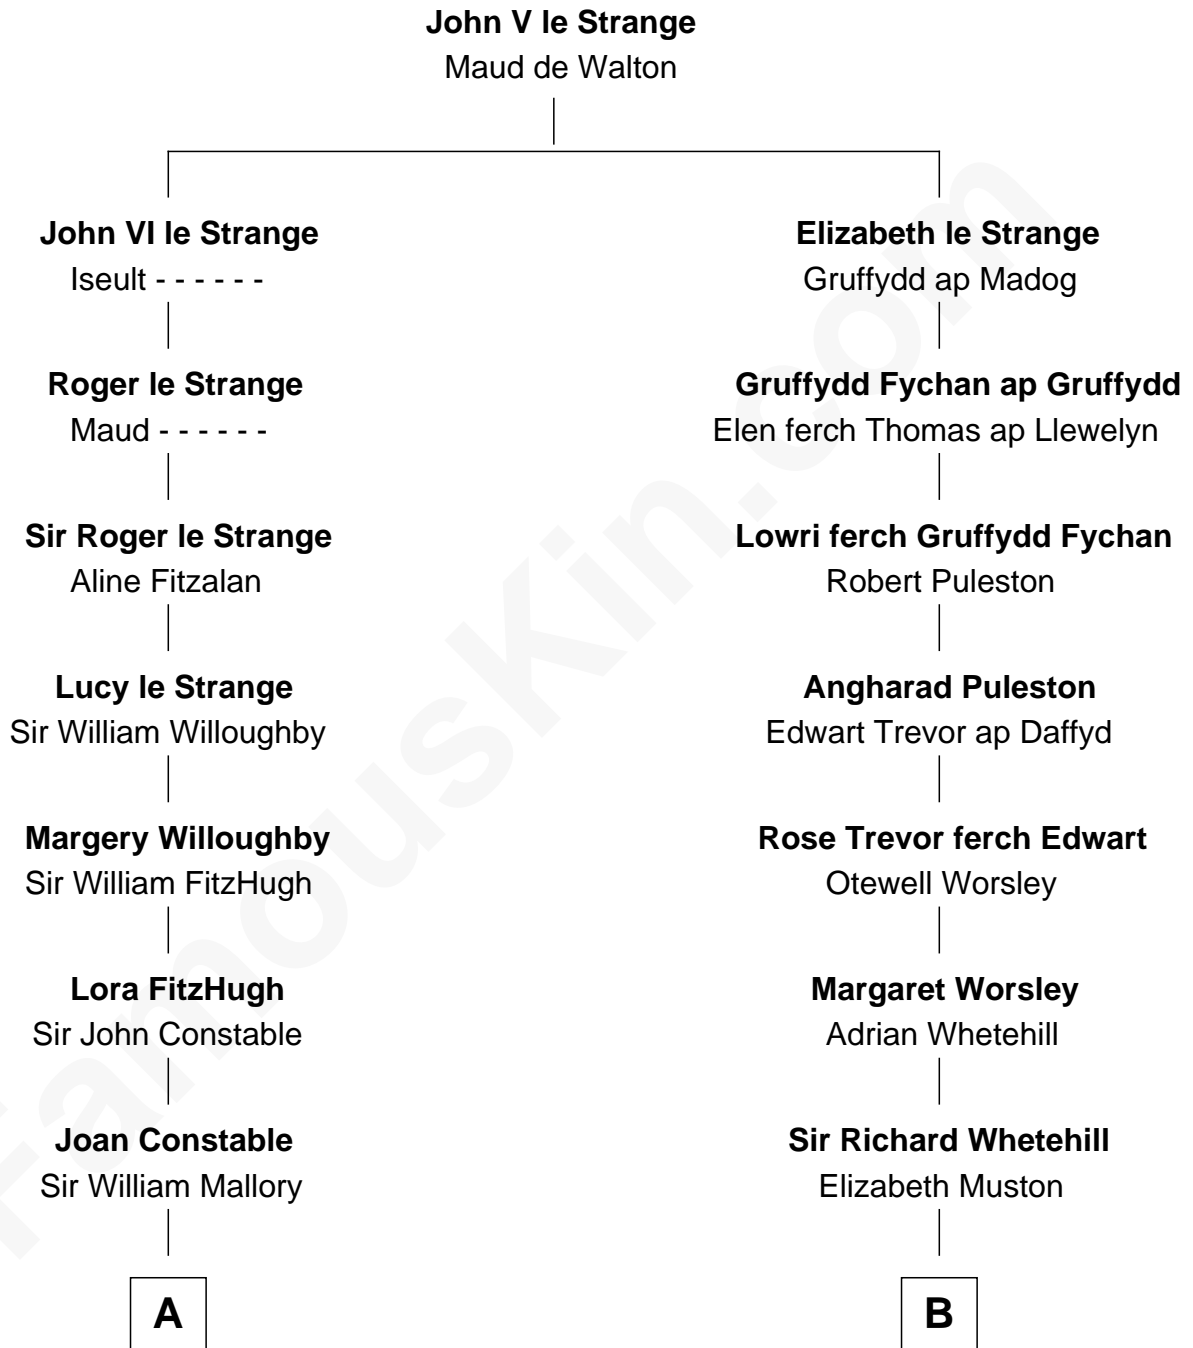

FamousKin.com Relationship Chart of

Judy Garland

Singer and Movie Actress

9th cousin 11 times removed of

Samuel Appleton

(c1586 - 1670) Great Migration Immigrant 1636

C

—
John Aldridge Baugh

Mary Ann Marable

—
Elizabeth Baugh

William Tecumseh Gumm

—
Francis Avent Gumm

Ethel Marian Milne

—
Judy Garland

Singer and Movie Actress

FamousKin.com