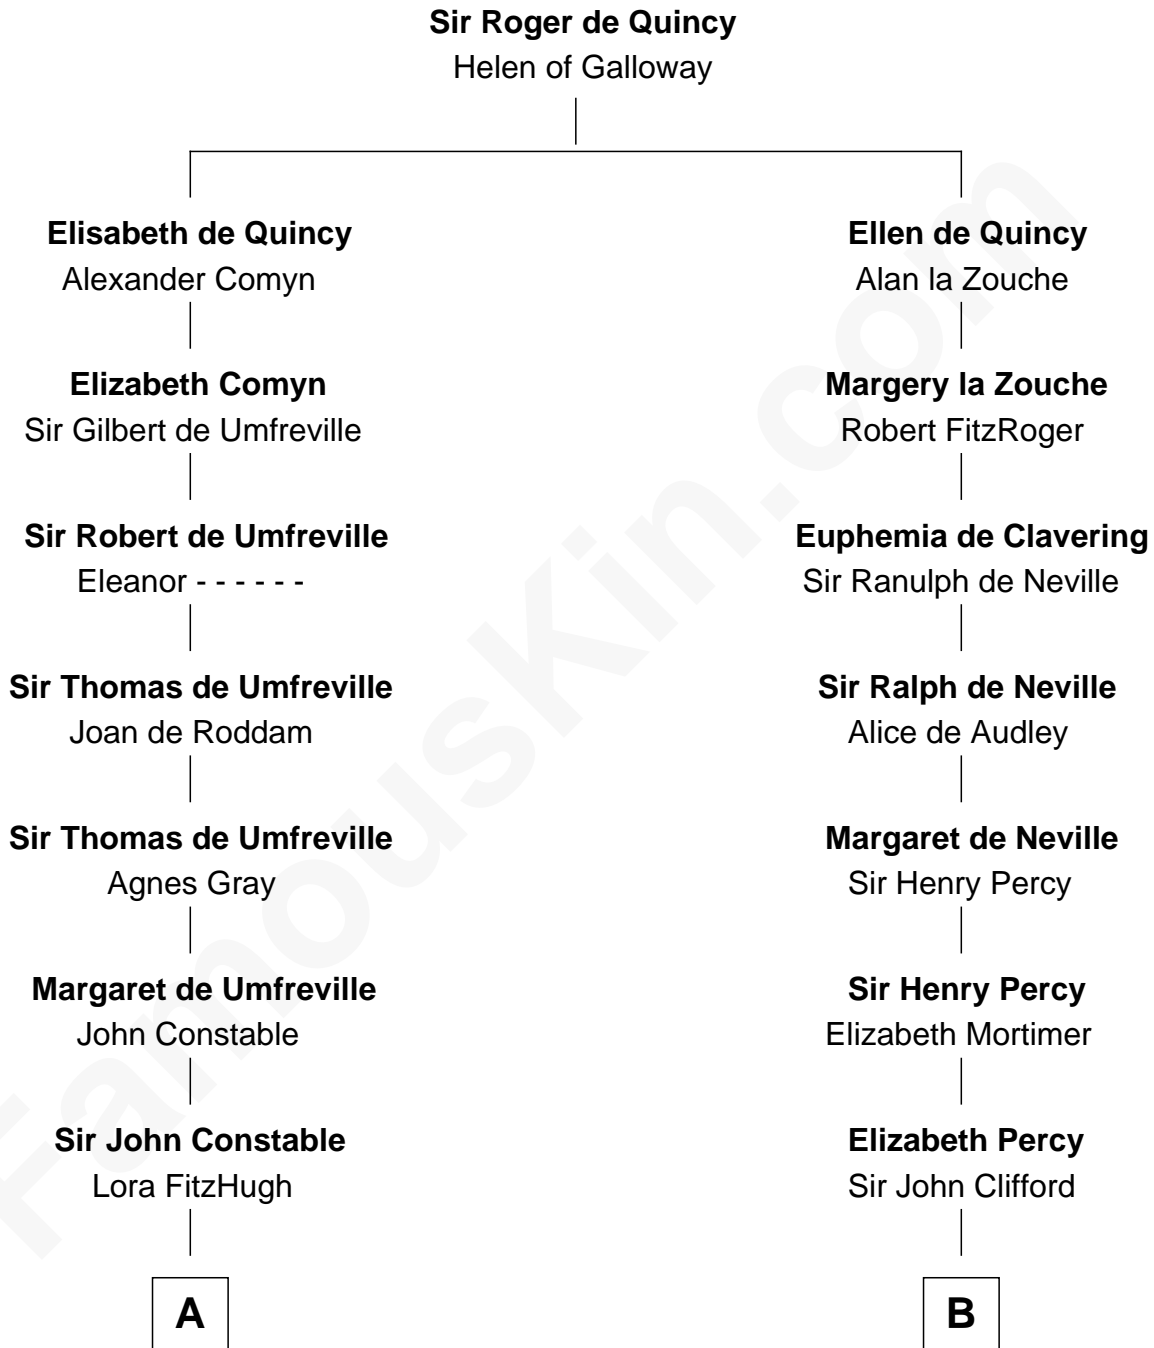

FamousKin.com

Relationship Chart of

Judy Garland

Singer and Movie Actress

16th cousin 5 times removed of

Caesar Rodney

Signer of the Declaration of Independence

C