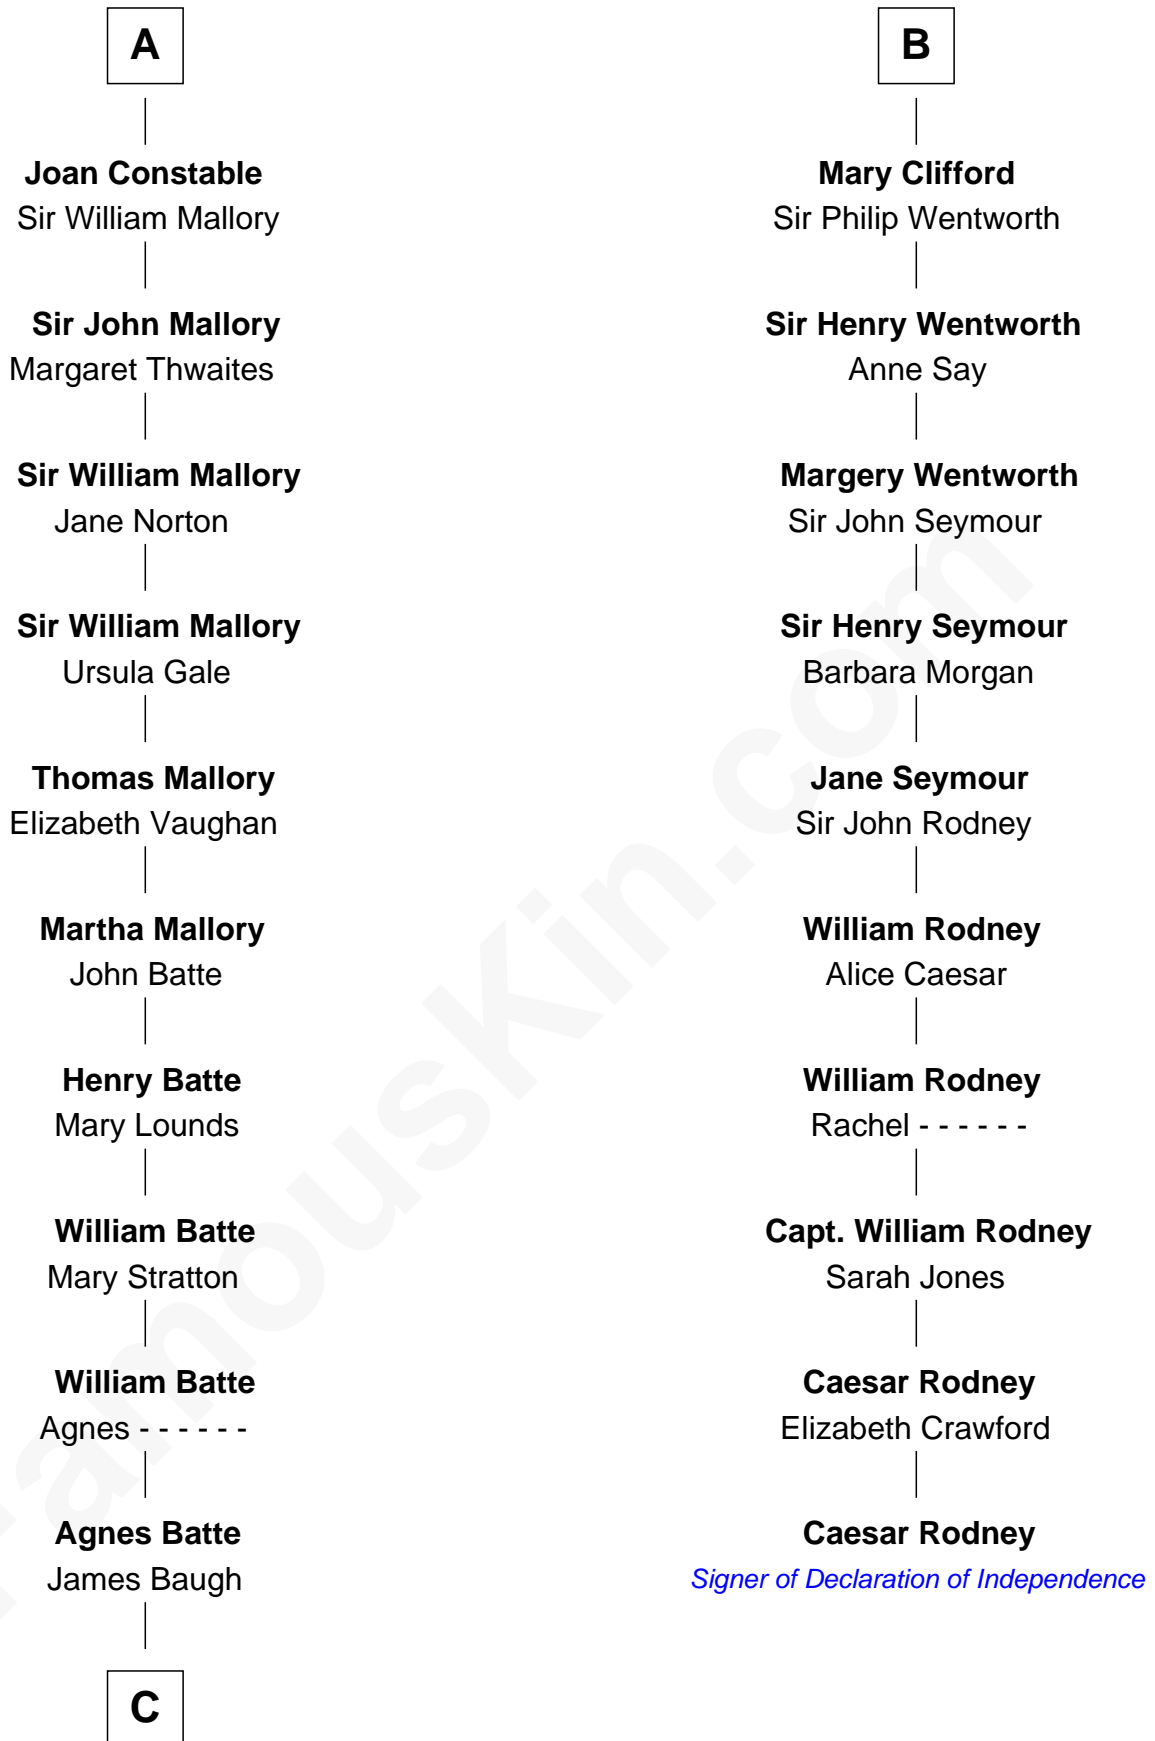

FamousKin.com

Relationship Chart of

Judy Garland

Singer and Movie Actress

16th cousin 5 times removed of

Caesar Rodney

Signer of the Declaration of Independence

C

Richard Baugh
Elizabeth Pepper Harwell

John Aldridge Baugh
Mary Ann Marable

Elizabeth Baugh
William Tecumseh Gumm

Francis Avent Gumm
Ethel Marian Milne

Judy Garland
Singer and Movie Actress

FamousKin.com