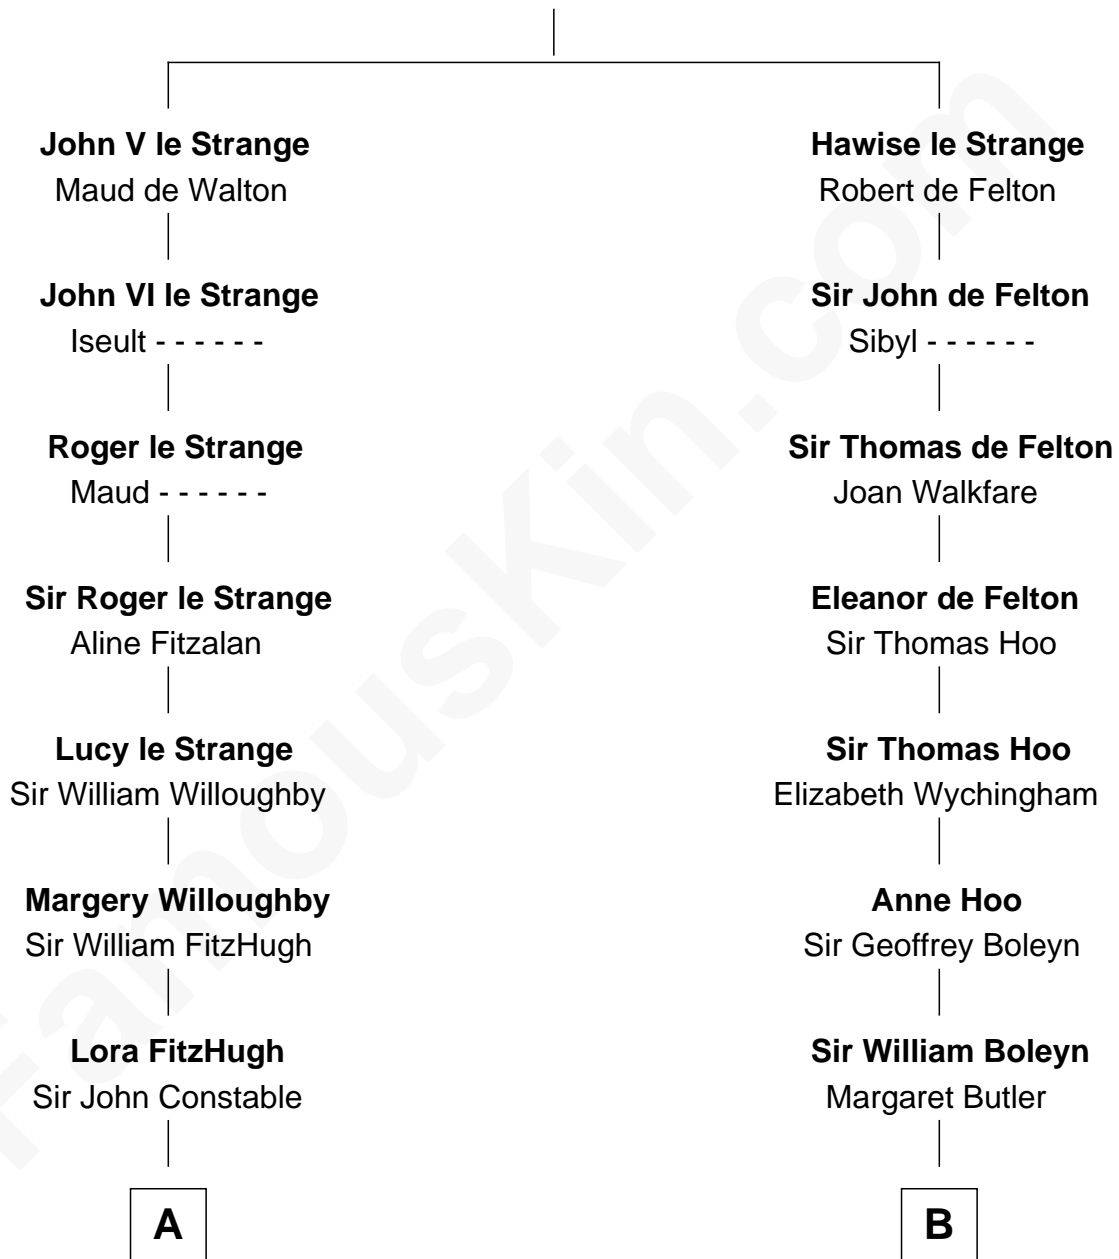

FamousKin.com Relationship Chart of

Judy Garland

Singer and Movie Actress

9th cousin 12 times removed of

Queen Elizabeth I

Queen of England

John IV le Strange

Joan de Somery