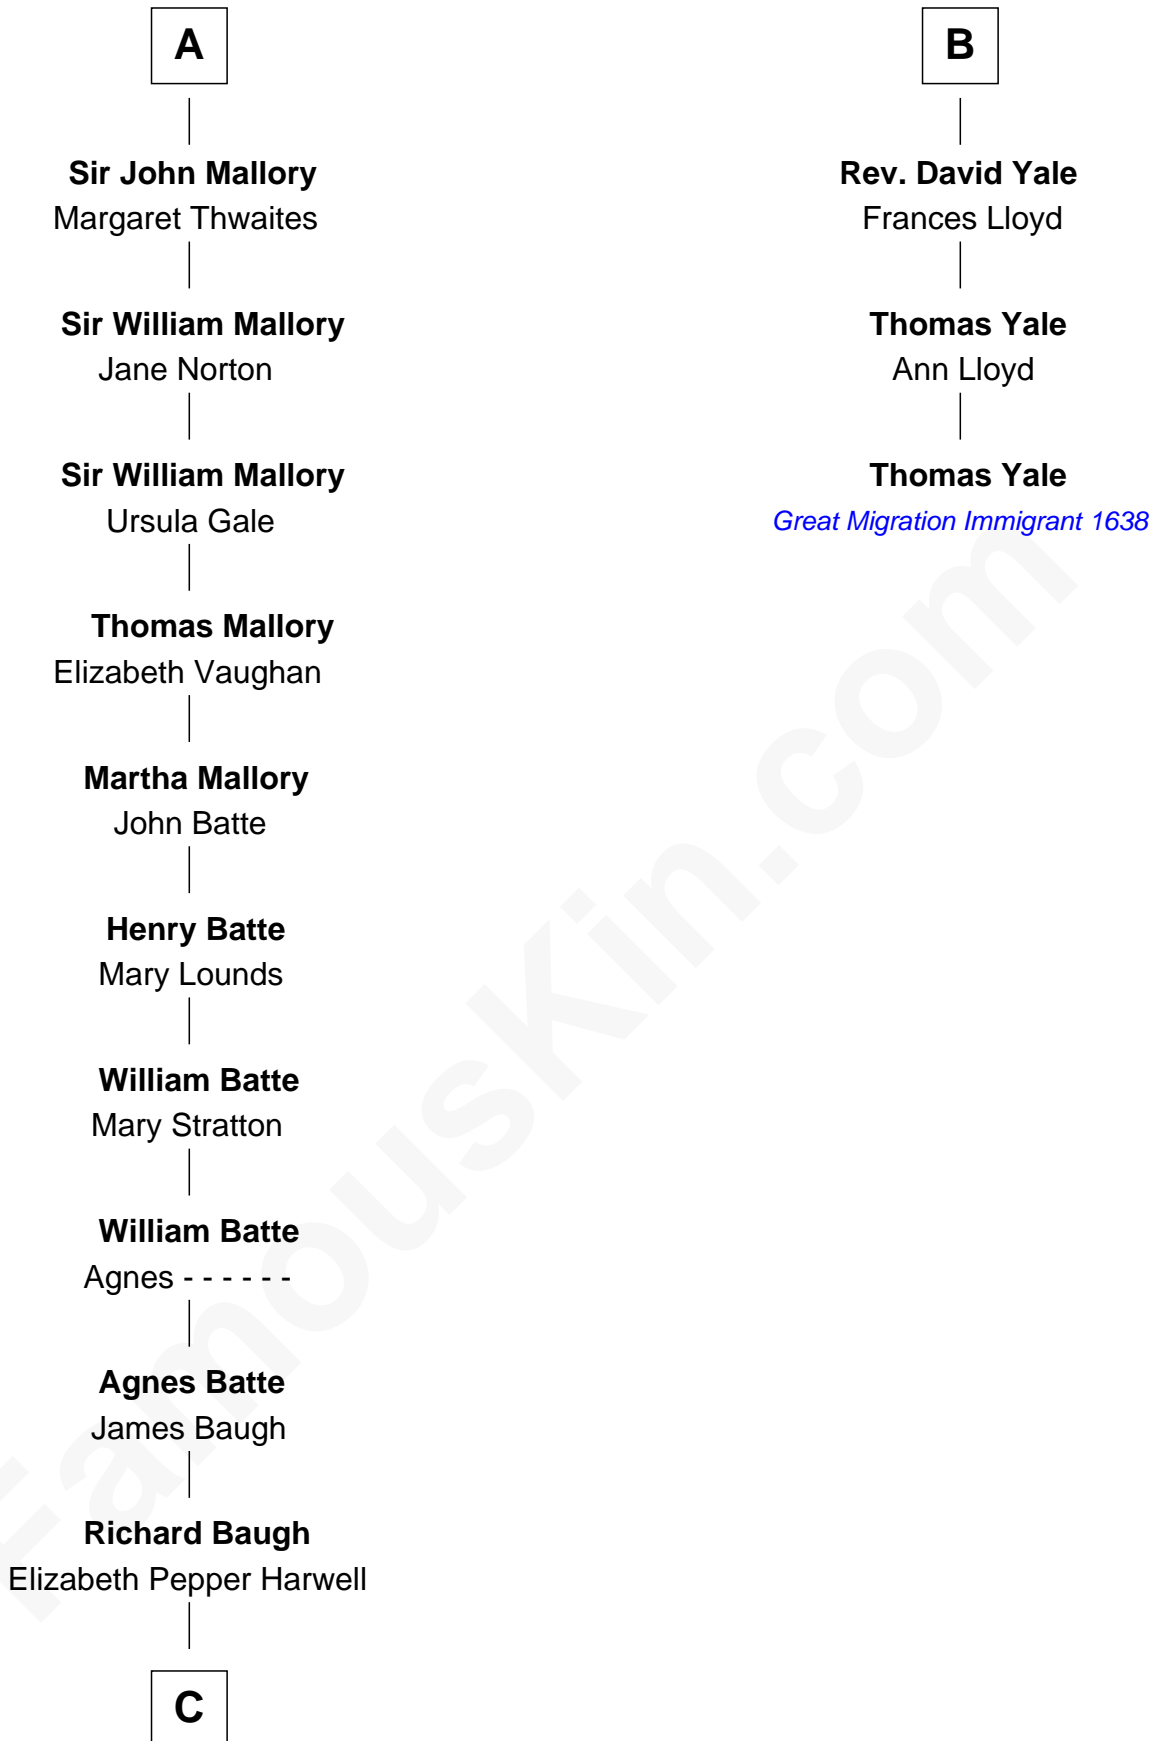

FamousKin.com Relationship Chart of

Judy Garland

Singer and Movie Actress

9th cousin 11 times removed of

Thomas Yale

(c1616 - 1683) Great Migration Immigrant 1638

C

—
John Aldridge Baugh

Mary Ann Marable

—
Elizabeth Baugh

William Tecumseh Gumm

—
Francis Avent Gumm

Ethel Marian Milne

—
Judy Garland

Singer and Movie Actress

FamousKin.com