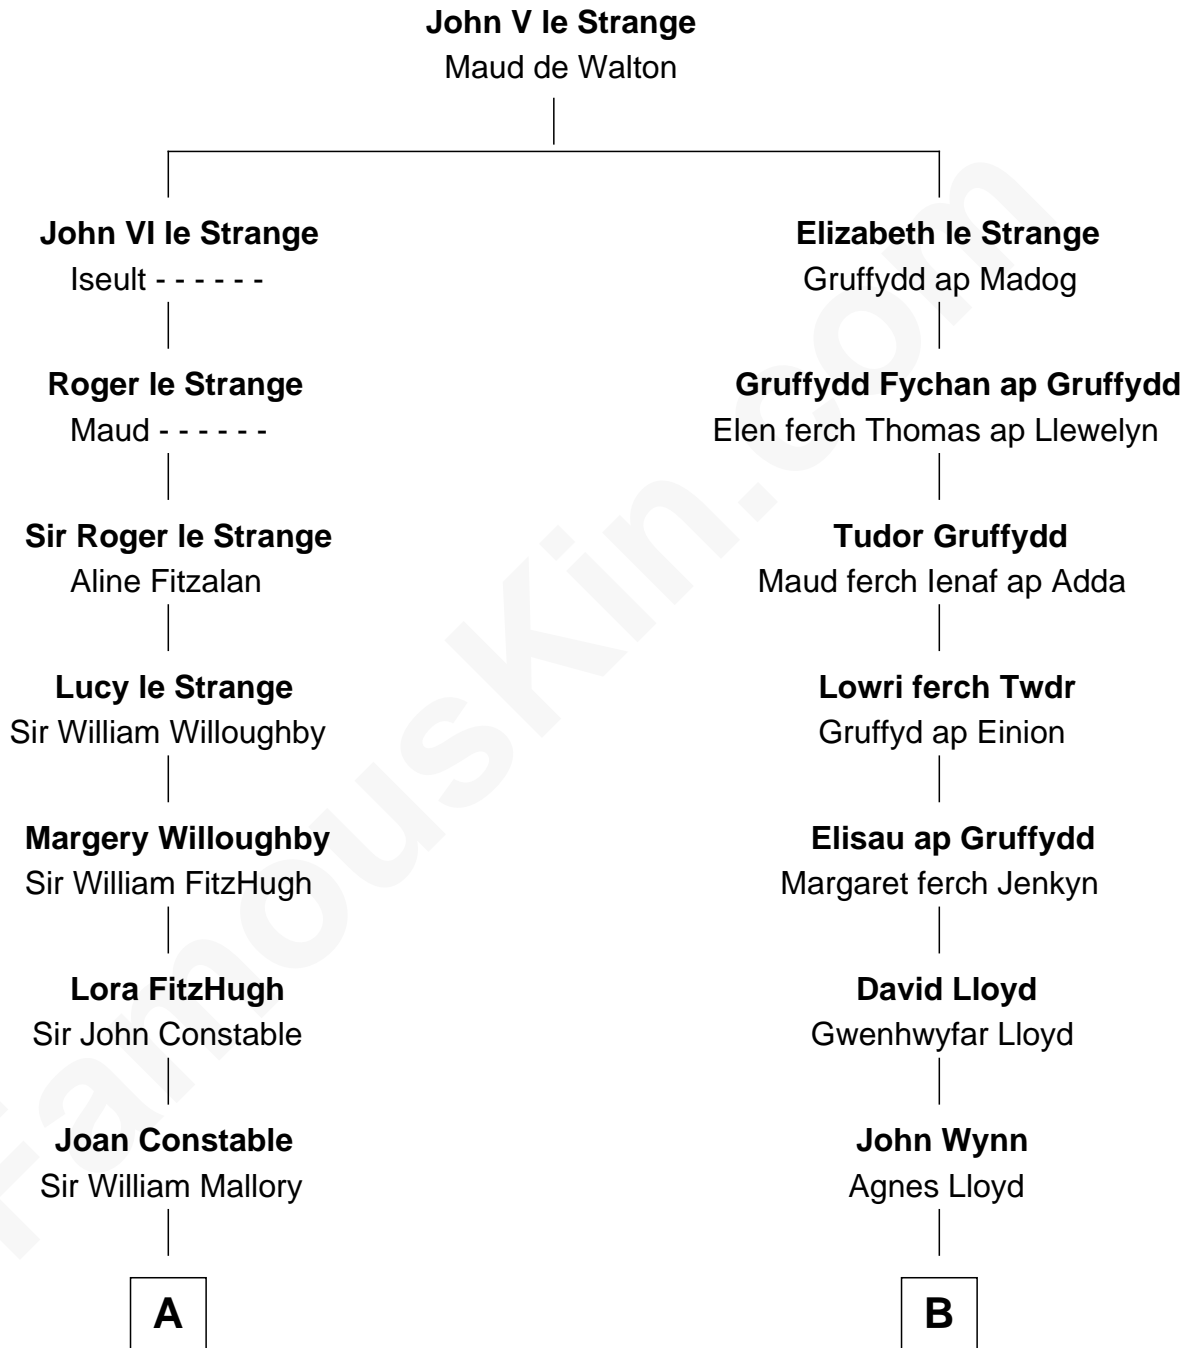

FamousKin.com Relationship Chart of

Judy Garland

Singer and Movie Actress

9th cousin 11 times removed of

Thomas Yale

(c1616 - 1683) Great Migration Immigrant 1638

C

—
John Aldridge Baugh

Mary Ann Marable

—
Elizabeth Baugh

William Tecumseh Gumm

—
Francis Avent Gumm

Ethel Marian Milne

—
Judy Garland

Singer and Movie Actress

FamousKin.com