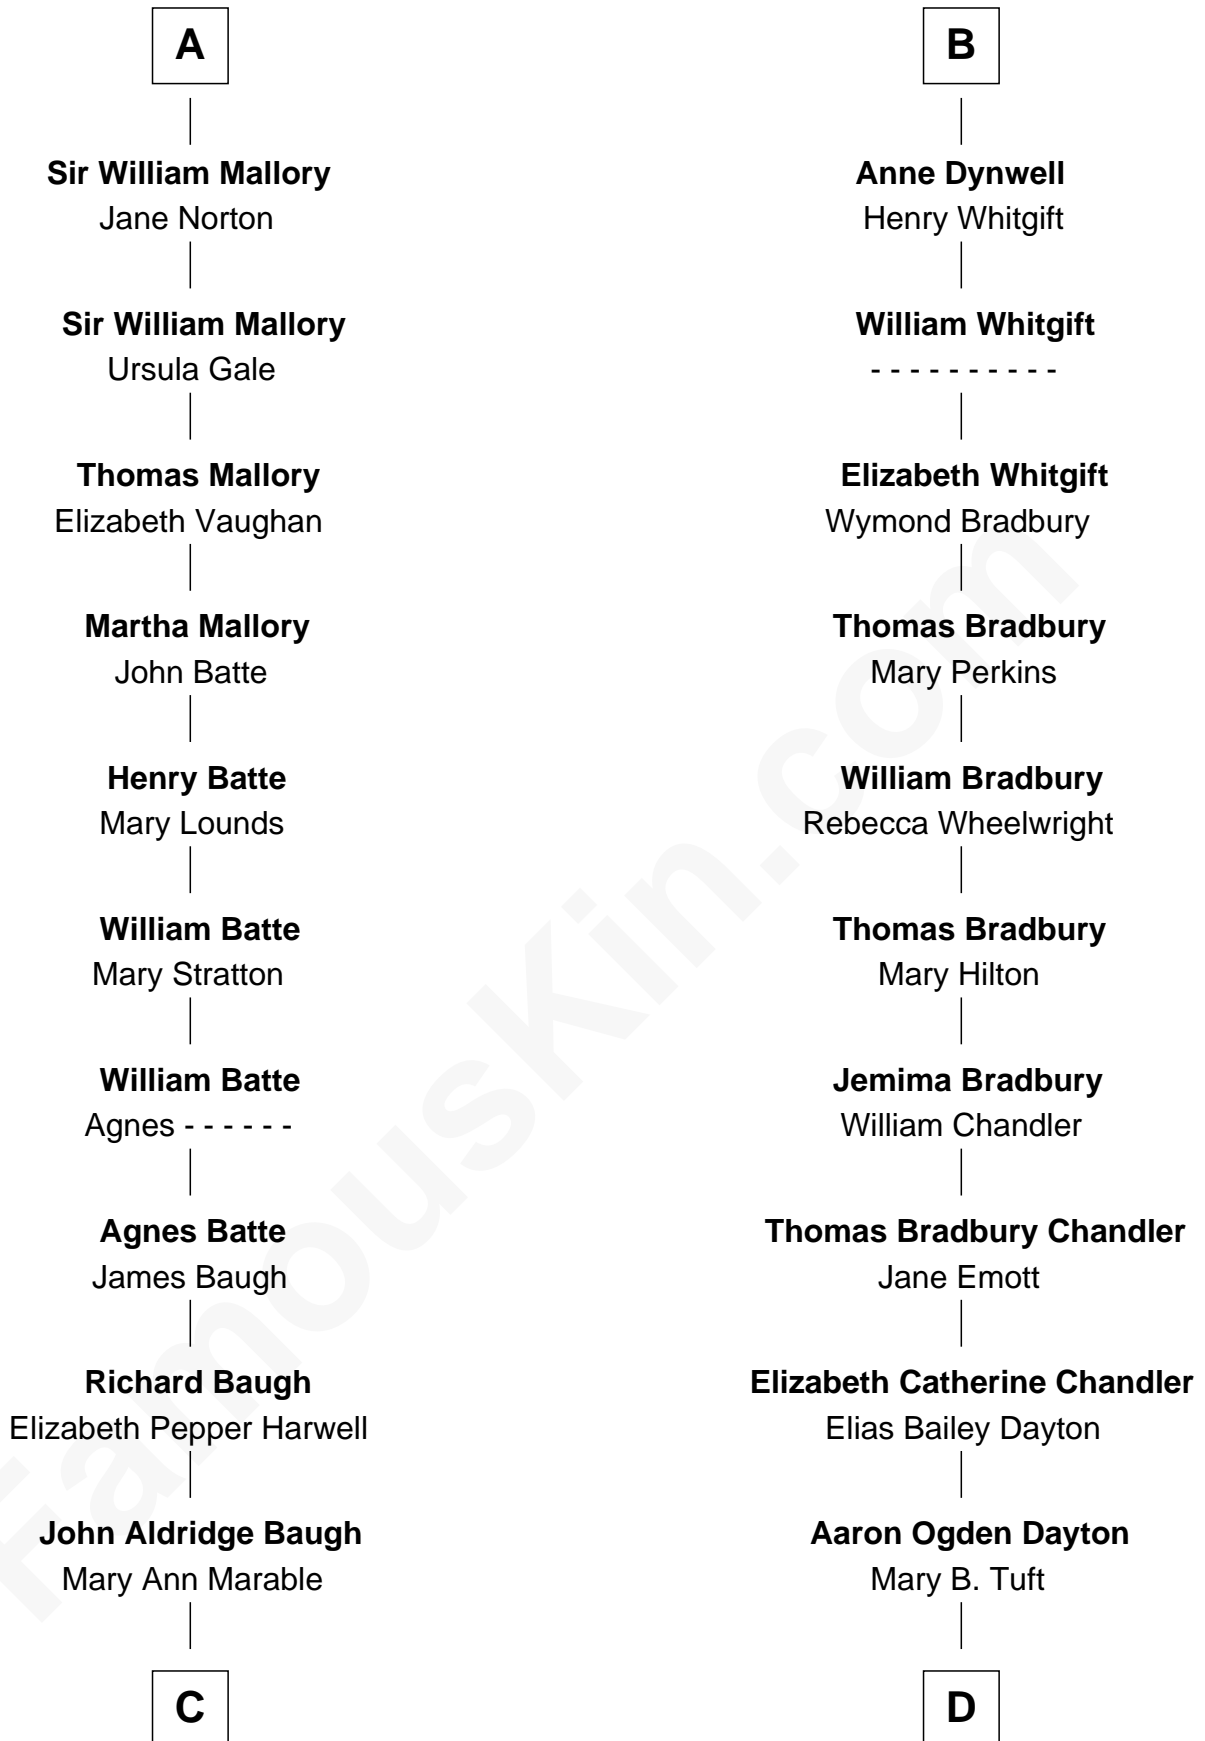

FamousKin.com Relationship Chart of

Judy Garland

Singer and Movie Actress

19th cousin 2 times removed of

Christopher Reeve

Movie Actor

Sir Geoffrey le Scrope

Ivetta de Ros