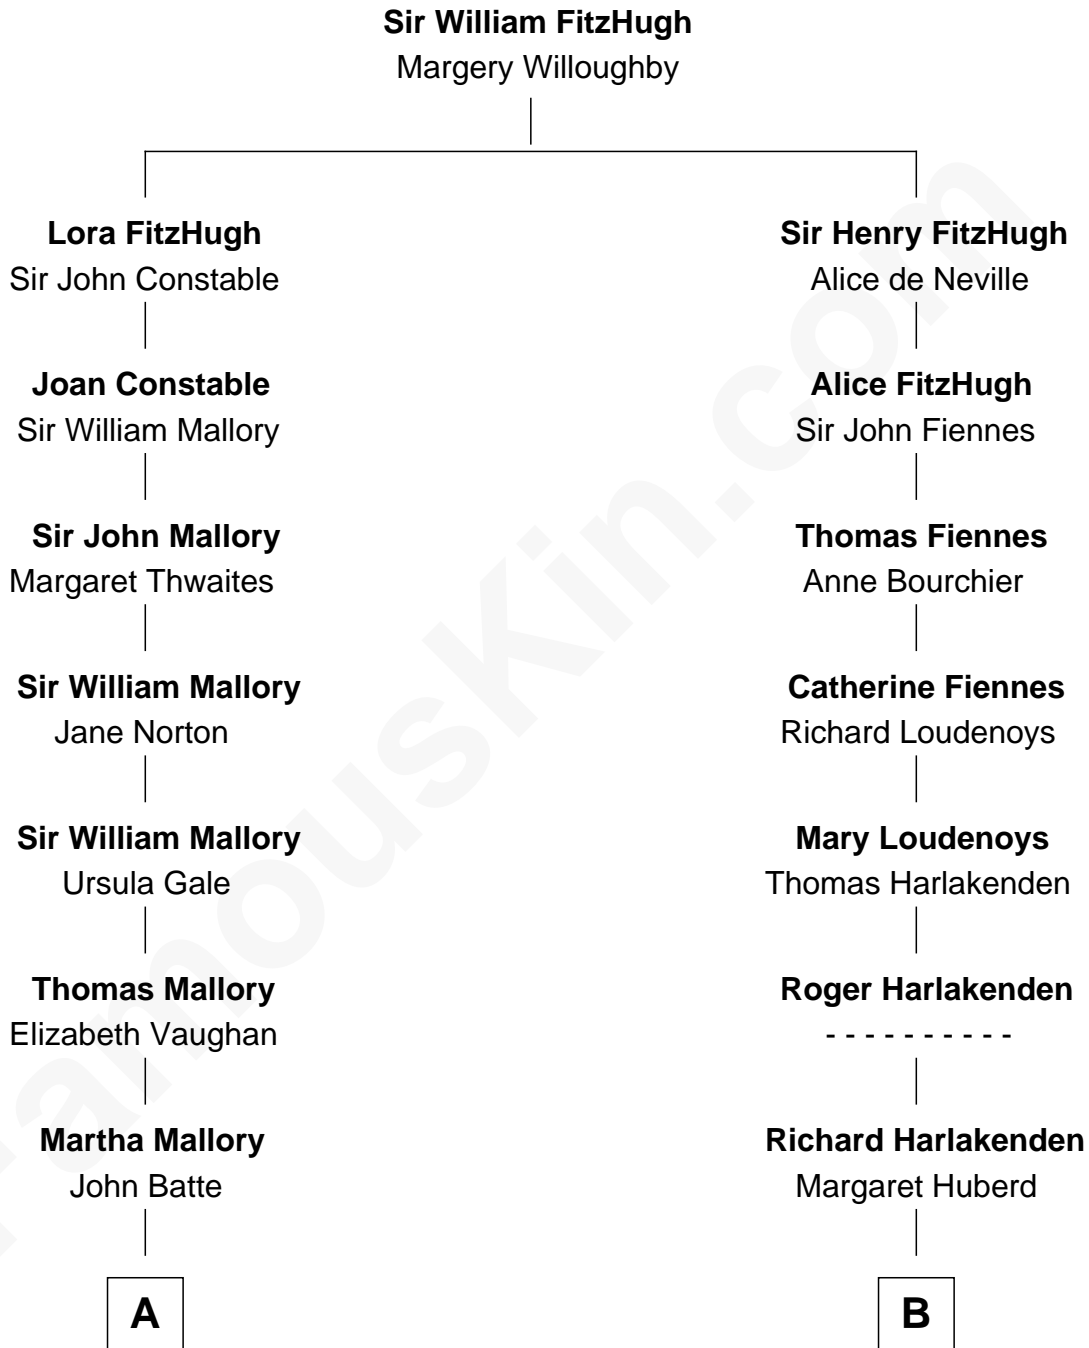

FamousKin.com Relationship Chart of

Judy Garland

Singer and Movie Actress

15th cousin 3 times removed of

Anne Baxter

Movie Actress

C

—
Catherine Dorothy Wright

Kenneth Stuart Baxter

—
Anne Baxter

Movie Actress

FamousKin.com