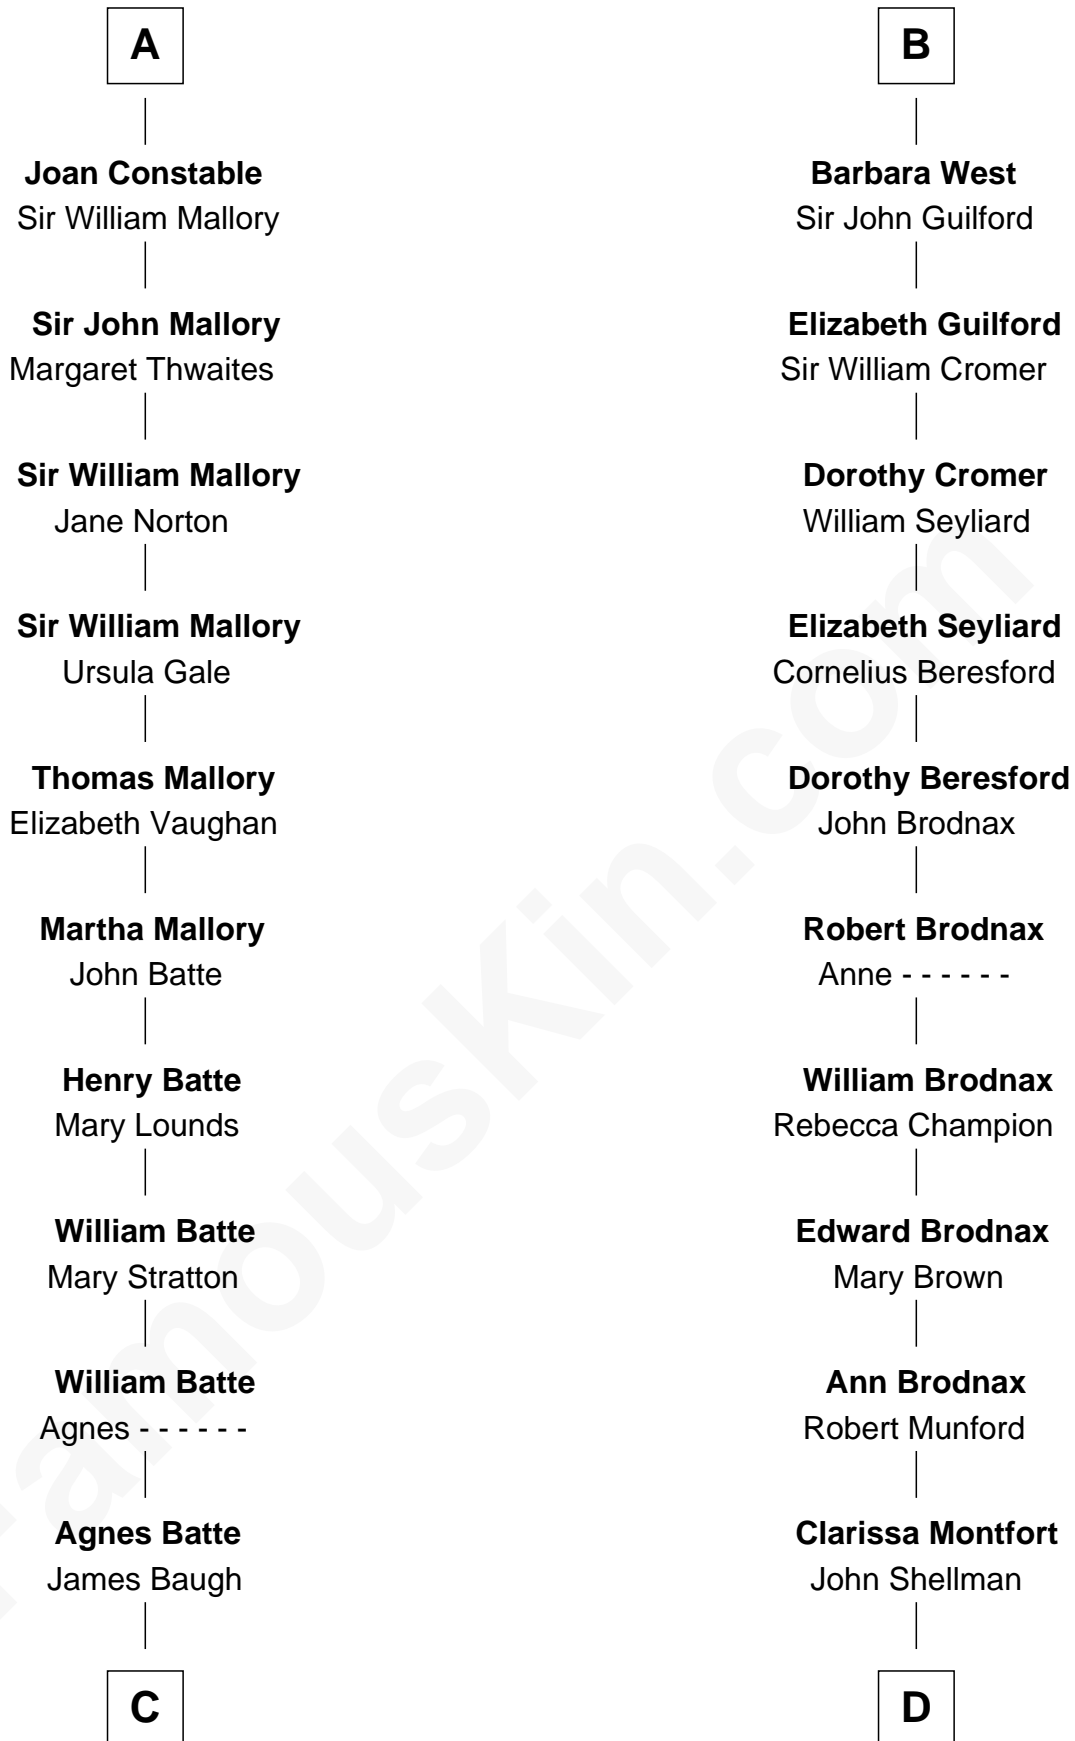

# FamousKin.com Relationship Chart of

**Judy Garland**

*Singer and Movie Actress*

21st cousin of

**George H. W. Bush**

*41st U.S. President*

**John IV le Strange**

Joan de Somery

**C**

**Richard Baugh**  
Elizabeth Pepper Harwell

**John Aldridge Baugh**  
Mary Ann Marable

**Elizabeth Baugh**  
William Tecumseh Gumm

**Francis Avent Gumm**  
Ethel Marian Milne

**Judy Garland**  
*Singer and Movie Actress*

**D**

**Susan Montfort Shellman**  
Samuel Howard Fay

**Harriet Eleanor Fay**  
Rev. James Smith Bush

**Samuel Prescott Bush**  
Flora Sheldon

**Prescott Sheldon Bush**  
Dorothy Wear Walker

**George H. W. Bush**  
*41st U.S. President*